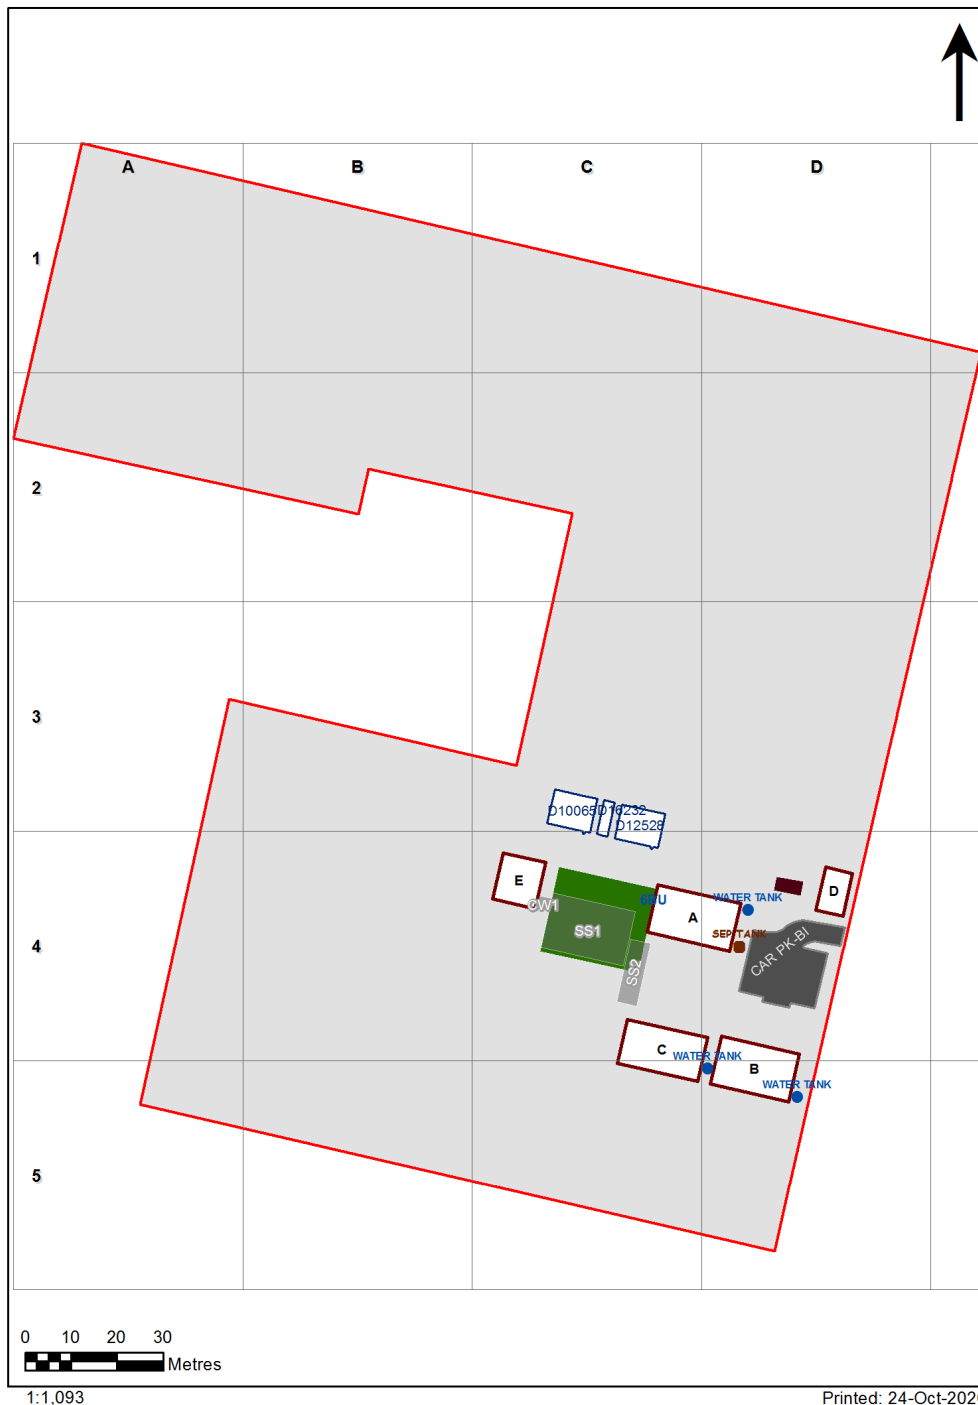

SCHOOL:	North Gosford Learning Centre (5760)
AMU REGION:	Hunter/Central Coast
STATE ELECTORATE:	Gosford
LOCAL GOVERNMENT AREA:	Central Coast

5760 - North Gosford Learning Centre
Site Plan (11767)

Site plan is indicative only and is included to show building numbers used by the Department.

Ventilation Audit Key

Category	Description
	Category A Operate this space in line with COVID safe school operations . It has the required level of natural ventilation. NB. Circulation and storage areas should not be used for groups or gatherings.
	Category B This space should be occupied at 1 person per 4m ² to comply with COVID safe school operations and the guided use of spaces . The report details the number of people who can be accommodated safely in each of the identified spaces.