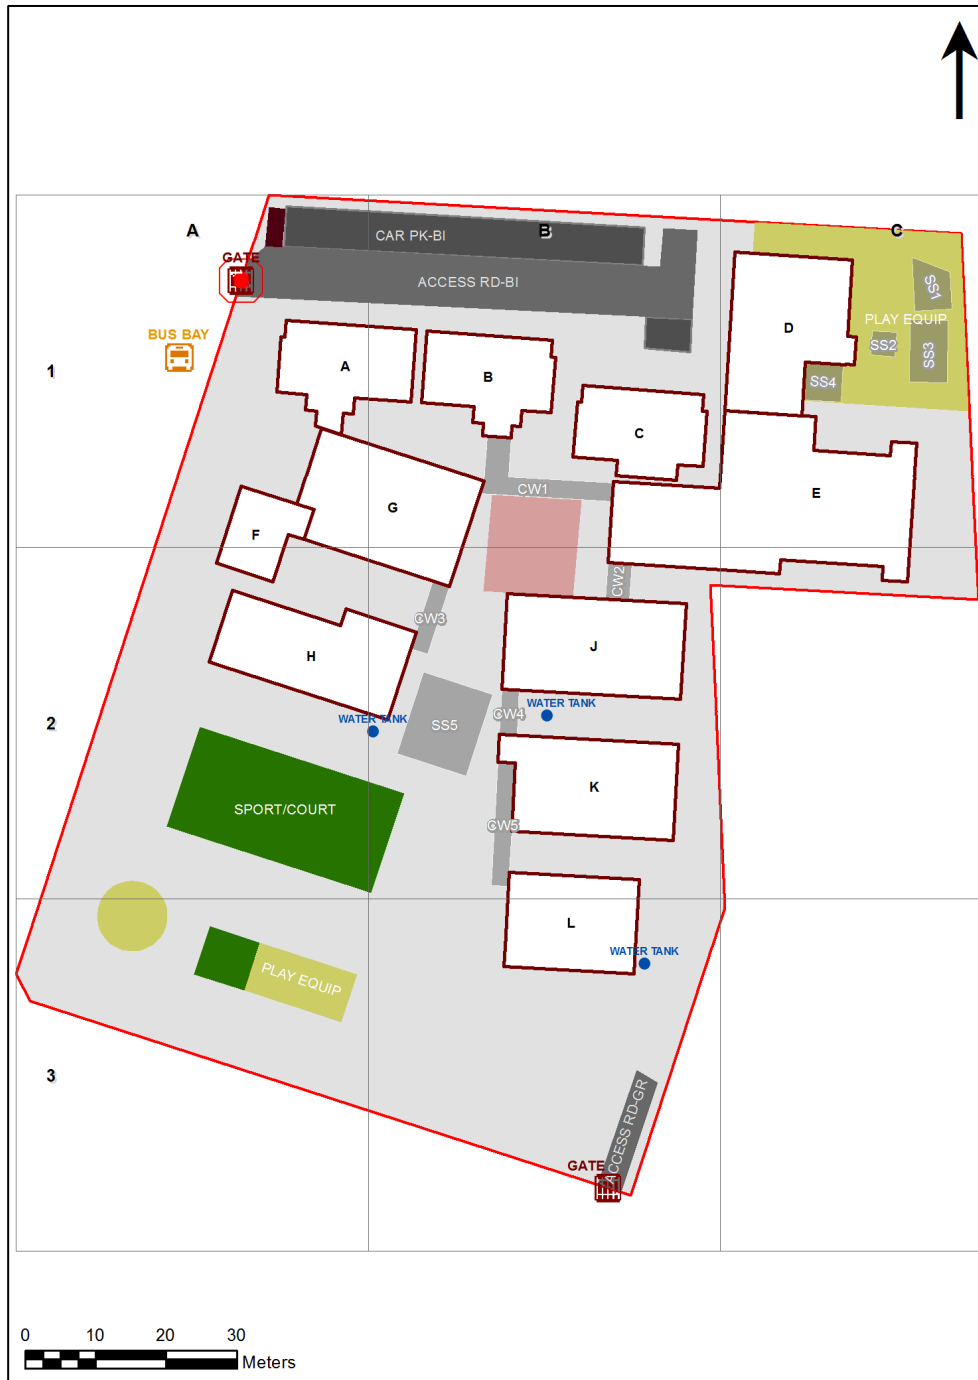

SCHOOL:	Matraville Soldiers Settlement Public School (4067)
AMU REGION:	Sydney
STATE ELECTORATE:	Maroubra
LOCAL GOVERNMENT AREA:	Randwick

4067 - Matraville Soldiers Settlement Public School
Site Plan (11193)

1:712

Printed: 21-Mar-2020

Site plan is indicative only and is included to show building numbers used by the Department.

Ventilation Audit Key

Category	Description
	Category A Operate this space in line with COVID safe school operations . It has the required level of natural ventilation. NB. Circulation and storage areas should not be used for groups or gatherings.
	Category B This space should be occupied at 1 person per 4m ² to comply with COVID safe school operations and the guided use of spaces . The report details the number of people who can be accommodated safely in each of the identified spaces.