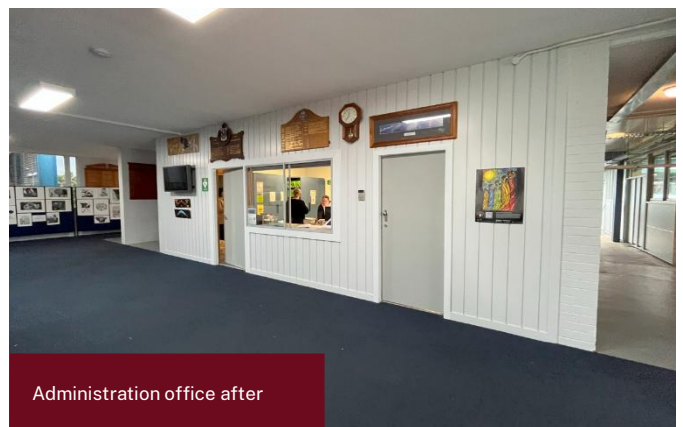

Progress summary

We are excited to share photos of the completed improvements works at Maitland Grossmann High School.

We have completed:

- painting Blocks A, B, C, D and H (the hall)
- installing covered walkways
- replacing the timber retaining wall between Blocks F and M
- adding a new demountable vocational education and training (VET) hospitality kitchen
- artwork for the gymnasium and a demountable classroom.

Administration office after

New undercover walkways connecting school buildings

Next steps

We will continue improvement works to:

- enhance the appearance of Block E
- install artwork on the new hoarding facing the main courtyard area and Cumberland Street
- finish landscaping around the new shade structures.