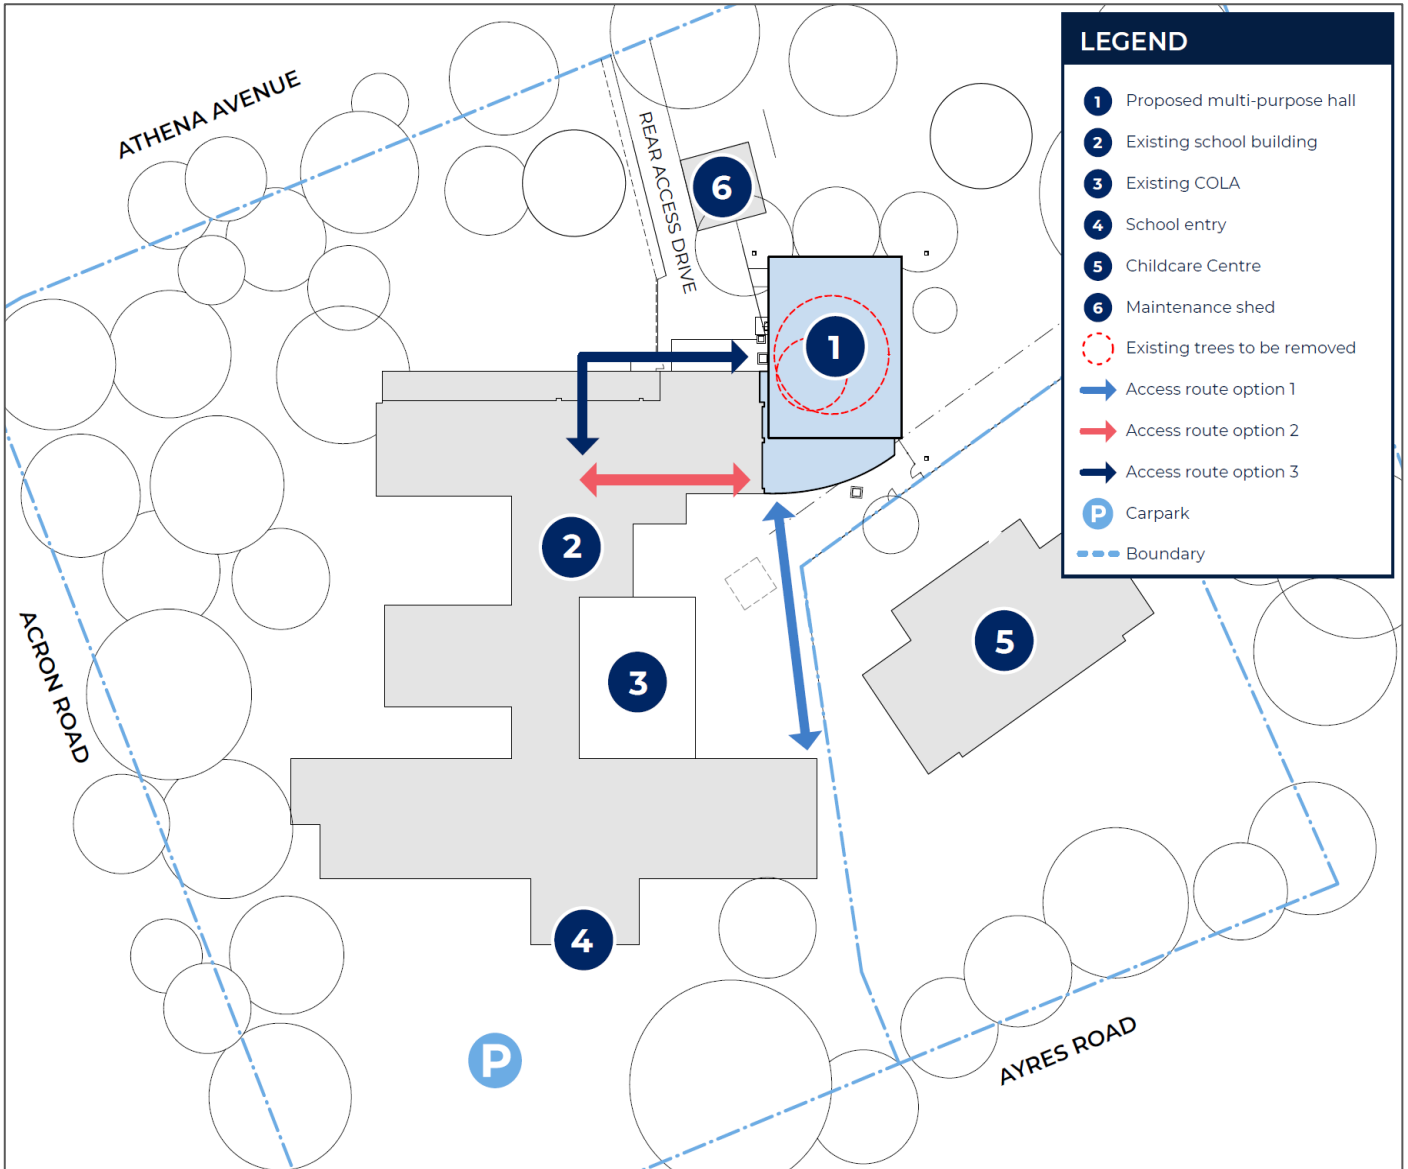

Indicative location of the new hall

For more information contact:

School Infrastructure NSW
Email: schoolinfrastructure@det.nsw.edu.au
Phone: 1300 482 651
www.schoolinfrastructure.nsw.gov.au