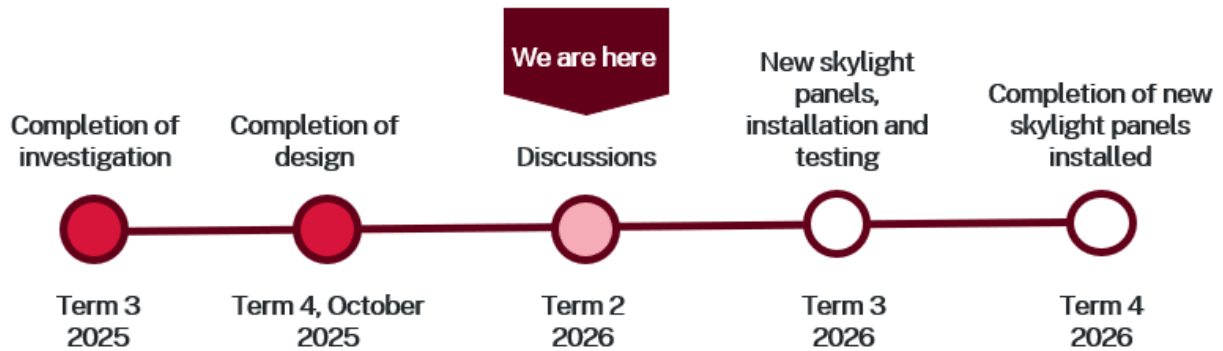

Halinda School

Works notification | 30 April 2026

Dear staff, parents and carers,

The health, safety and wellbeing of all members of our school and the local community are our highest priorities.

We are writing to provide an update on the precautionary review of skylight diffuser panels across 15 NSW public schools, managed by the facilities contractor Downer. This follows our earlier communication on Monday 1 December 2025 regarding Halinda School.

Due to ongoing discussions with Downer and the NSW Education Public Private Partnership project team, the timeline for these works has been revised. We are working together closely to ensure all requirements of the [Education Facilities Standards Guidelines](#) are met and to finalise plans for the installation of new skylight diffuser panels.

We appreciate the importance of these works and are working to deliver as soon as possible. The timeline to deliver these replacement works is expected to be:

Please note that these dates are indicative and may be subject to change.

Temporary measures are still currently in place to keep the skylight diffuser panels secure. The department continues to monitor the situation closely and is working with Downer to ensure all works are in accordance with Work Health and Safety standards.

We will keep the community updated as new information becomes available.

If you have any questions about this work, please contact the NSW Department of Education using the details below.

Thank you for your understanding and support during this important work.

What makes Halinda School special?

We are a welcoming and supportive school community focused on helping every child thrive, built on respect, curiosity, and teamwork, with strong staff and family partnerships that inspire students to learn.- Jan Eccleston, Principal of Halinda School