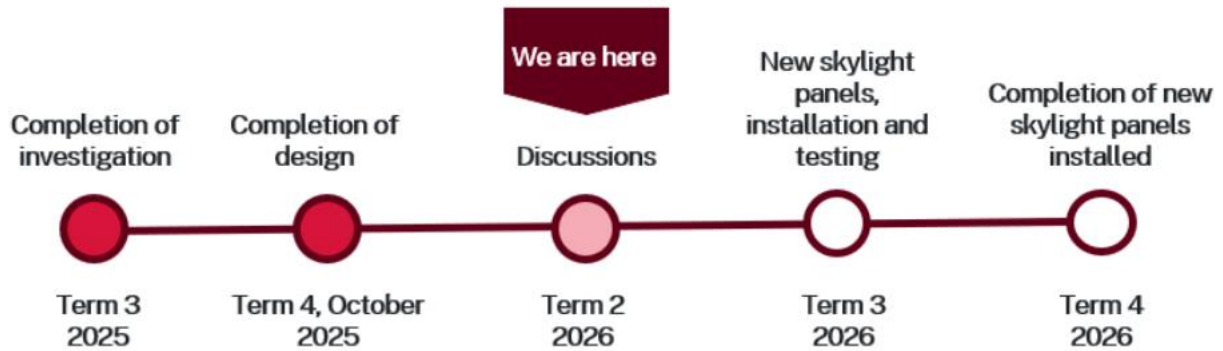

Sherwood Ridge Public School

Works notification | 30 April 2026

Dear staff, parents and carers,

The health, safety and wellbeing of all members of our school and the local community are our highest priorities.

We are writing to provide an update on the precautionary review of skylight diffuser panels across 15 NSW public schools, managed by the facilities contractor Downer. This follows our earlier communication on [Monday 1 December 2025](#) regarding Sherwood Ridge Public School.

Due to ongoing discussions with Downer and the NSW Education Public Private Partnership project team, the timeline for these works has been revised. We are working together closely to ensure all requirements of the [Education Facilities Standards Guidelines](#) are met and to finalise plans for the installation of new skylight diffuser panels.

We appreciate the importance of these works and are working to deliver as soon as possible. The timeline to deliver these replacement works is expected to be:

Please note that these dates are indicative and may be subject to change.

Temporary measures are still currently in place to keep the skylight diffuser panels secure. The department continues to monitor the situation closely and is working with Downer to ensure all works are in accordance with Work Health and Safety standards.

We will keep the community updated as new information becomes available.

If you have any questions about this work, please contact the NSW Department of Education using the details below.

Thank you for your understanding and support during this important work.

What makes Sherwood Ridge Public School special?

Our well-established learning and support team provide individual, small group, and class-based support, ensuring every student, including those learning English as an additional language, receives the help they need to succeed. **Jody Sullivan, Principal, Sherwood Ridge Public School**