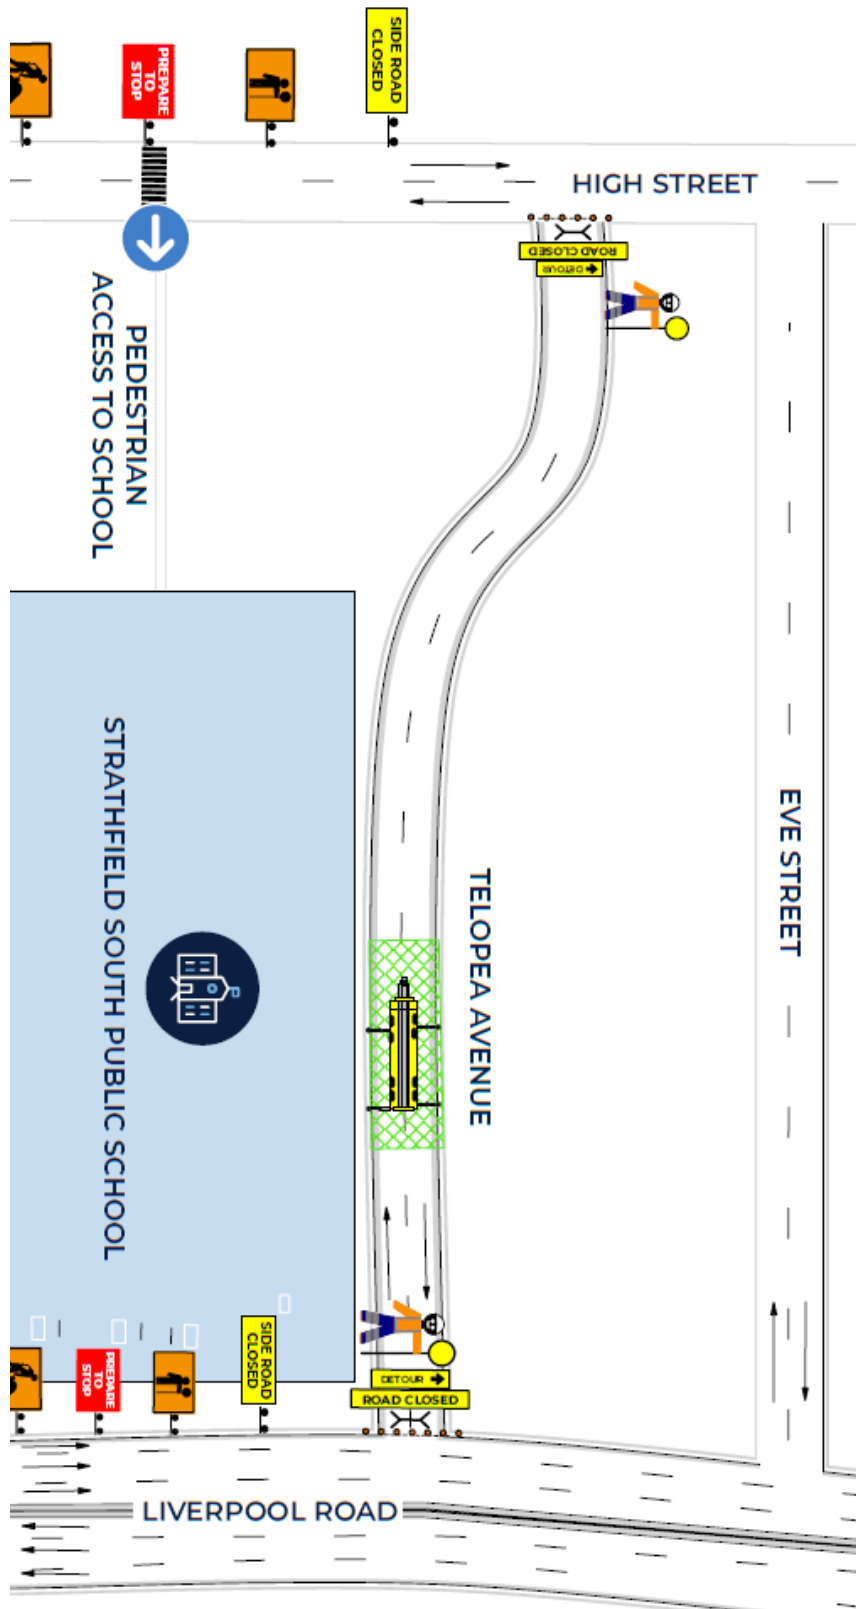

Map of temporary road closure – Telopea Avenue

For more information contact:

School Infrastructure NSW
Email: schoolinfrastructure@det.nsw.edu.au
Phone: 1300 482 651
www.schoolinfrastructure.nsw.gov.au