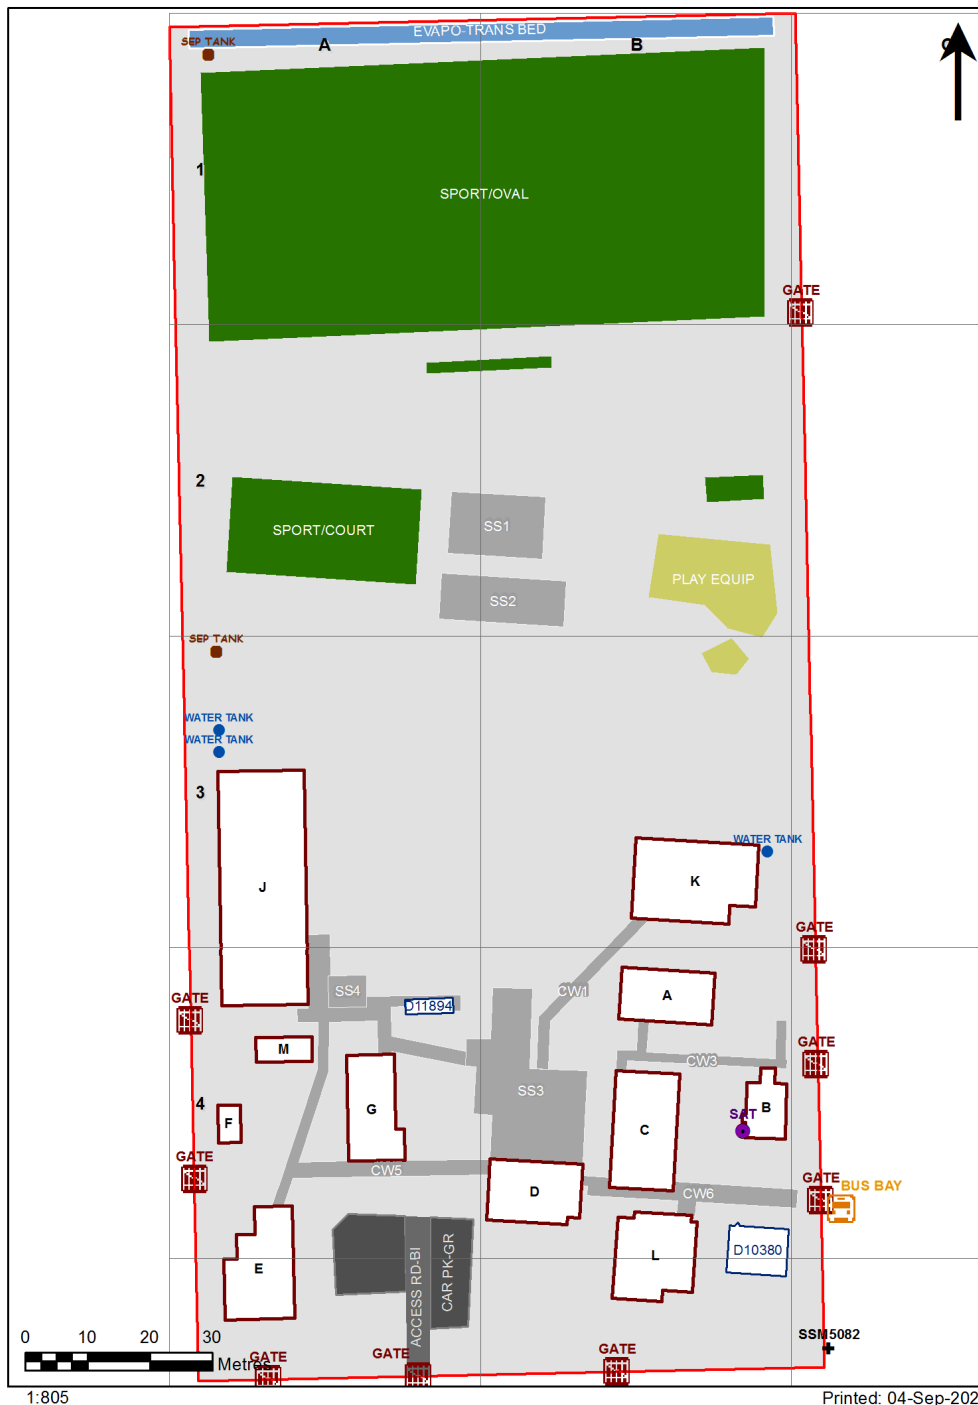

VENTILATION AUDIT REPORT

SCHOOL:	Wye Public School (3522)
AMU REGION:	Hunter/Central Coast
STATE ELECTORATE:	Lake Macquarie
LOCAL GOVERNMENT AREA:	Lake Macquarie

3522 - Wye Public School
Site Plan (10810)

1:805

Printed: 04-Sep-2021

Ventilation Audit Key

Category	Description
	Category A Operate this space in line with COVID safe school operations . It has the required level of natural ventilation. NB. Circulation and storage areas should not be used for groups or gatherings.
	Category B This space should be occupied at 1 person per 4m ² to comply with COVID safe school operations and the guided use of spaces . The report details the number of people who can be accommodated safely in each of the identified spaces.