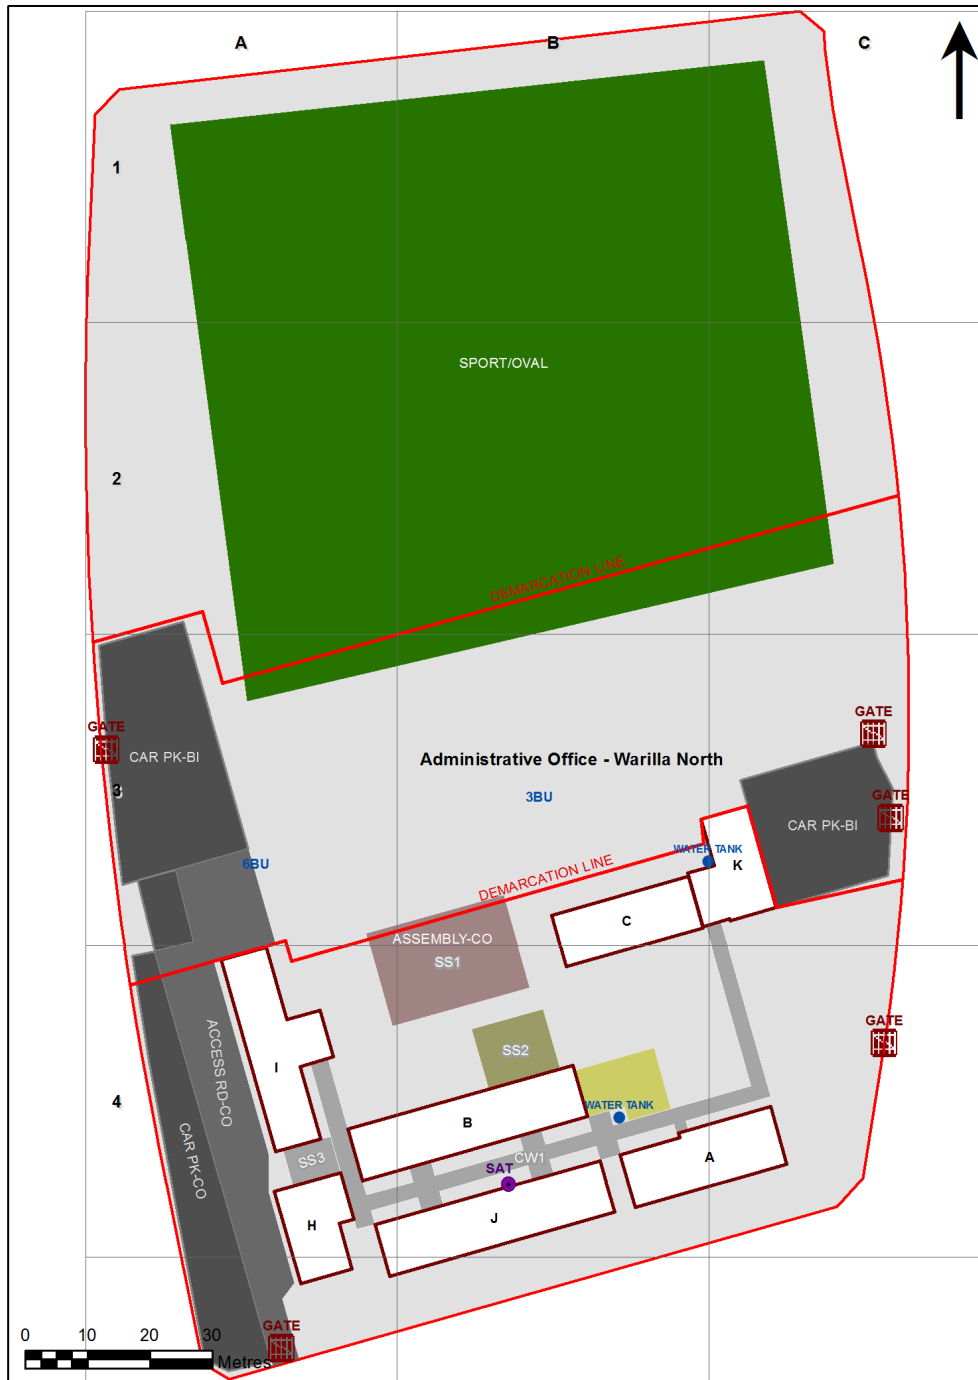

VENTILATION AUDIT REPORT

SCHOOL:	Warilla North Public School (4333)
AMU REGION:	Southern NSW
STATE ELECTORATE:	Shellharbour
LOCAL GOVERNMENT AREA:	Shellharbour

4333 - Warilla North Public School
Site Plan (11379)

1:805

Printed: 03-Oct-2020

Ventilation Audit Key

Category	Description
	Category A Operate this space in line with COVID safe school operations . It has the required level of natural ventilation. NB. Circulation and storage areas should not be used for groups or gatherings.
	Category B This space should be occupied at 1 person per 4m ² to comply with COVID safe school operations and the guided use of spaces . The report details the number of people who can be accommodated safely in each of the identified spaces.