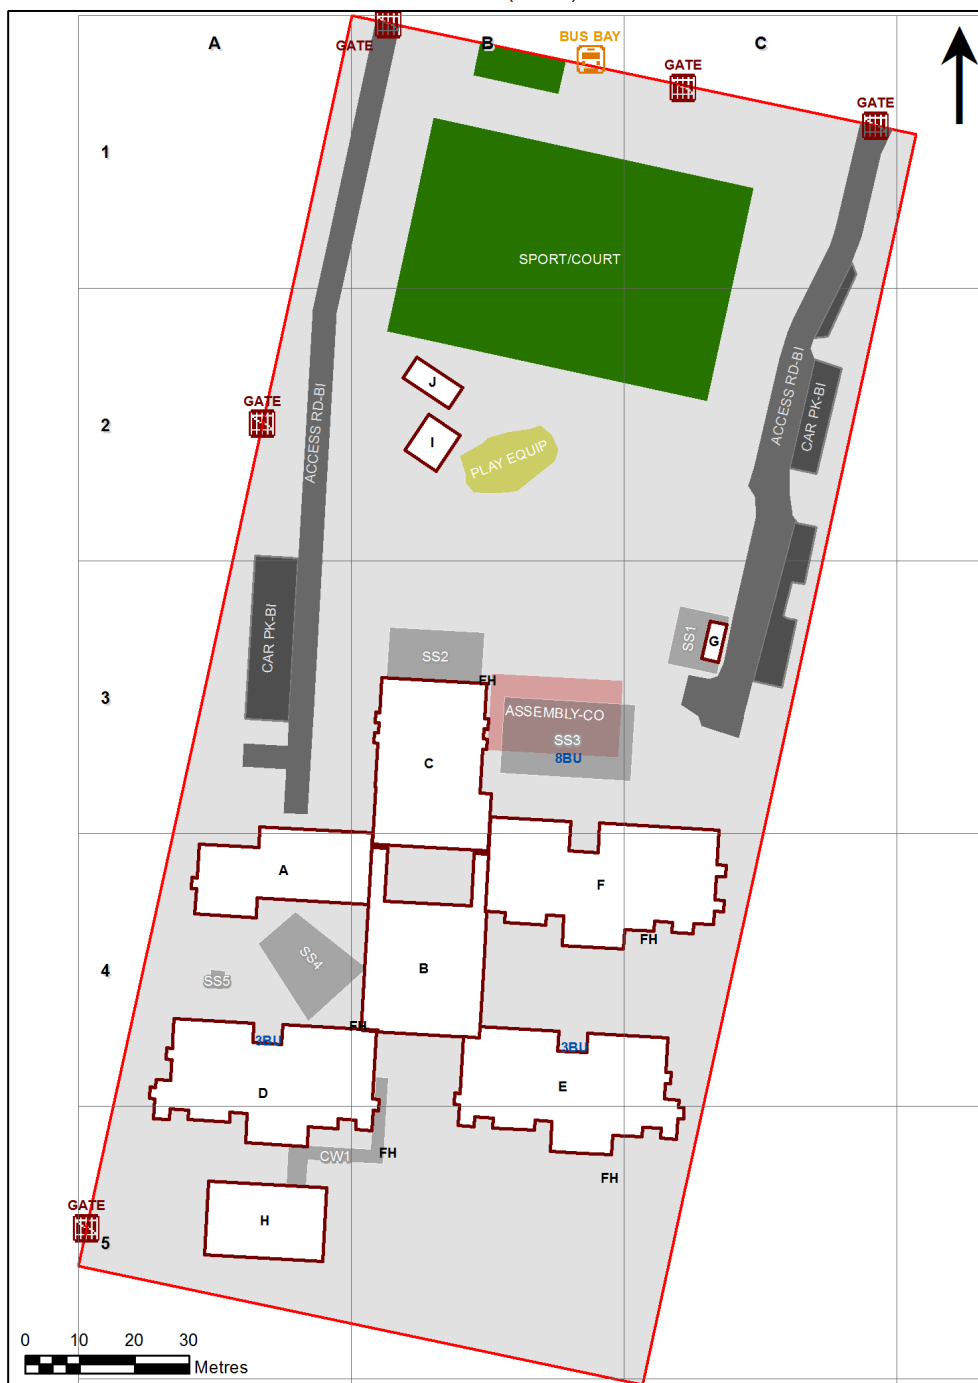

# VENTILATION AUDIT REPORT

<b>SCHOOL:</b>	<b>Valley View Public School (4508)</b>
<b>AMU REGION:</b>	<b>Hunter/Central Coast</b>
<b>STATE ELECTORATE:</b>	<b>The Entrance</b>
<b>LOCAL GOVERNMENT AREA:</b>	<b>Central Coast</b>

4508 - Valley View Public School  
Site Plan (11362)

1:919

Printed: 05-Dec-2020

## Ventilation Audit Key

Category	Description
	Category A Operate this space in line with <a href="#">COVID safe school operations</a> . It has the required level of natural ventilation. NB. Circulation and storage areas should not be used for groups or gatherings.
	Category B This space should be occupied at 1 person per 4m <sup>2</sup> to comply with <a href="#">COVID safe school operations and the guided use of spaces</a> . The report details the number of people who can be accommodated safely in each of the identified spaces.