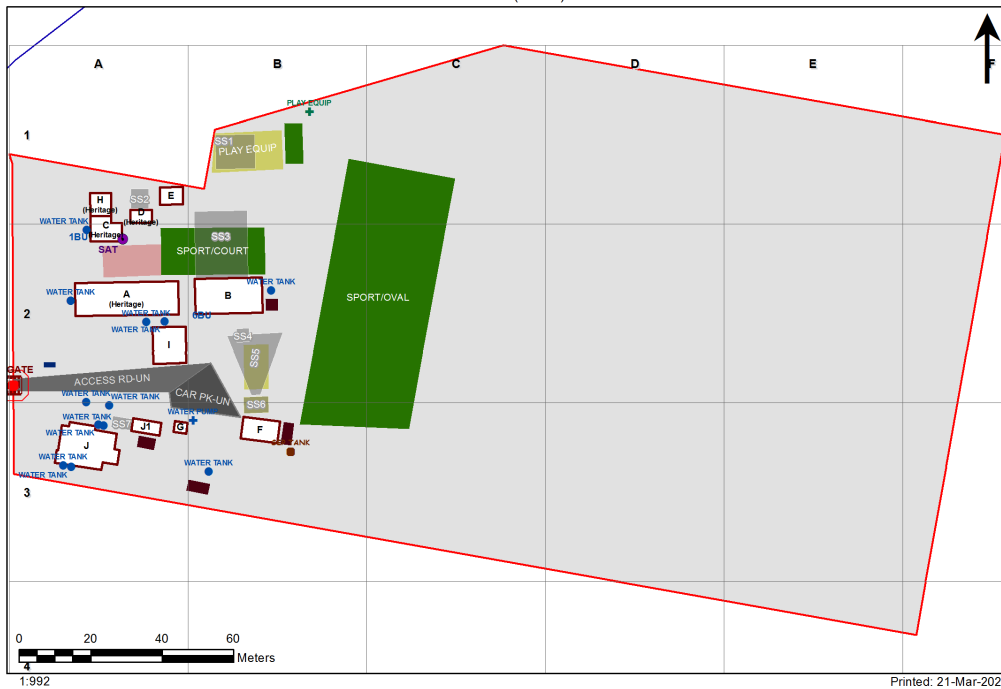

# VENTILATION AUDIT REPORT

<b>SCHOOL:</b>	<b>Tooraweenah Public School (3242)</b>
<b>AMU REGION:</b>	<b>North Western NSW</b>
<b>STATE ELECTORATE:</b>	<b>Barwon</b>
<b>LOCAL GOVERNMENT AREA:</b>	<b>Gilgandra</b>

3242 - Tooraweenah Public School  
Site Plan (12879)