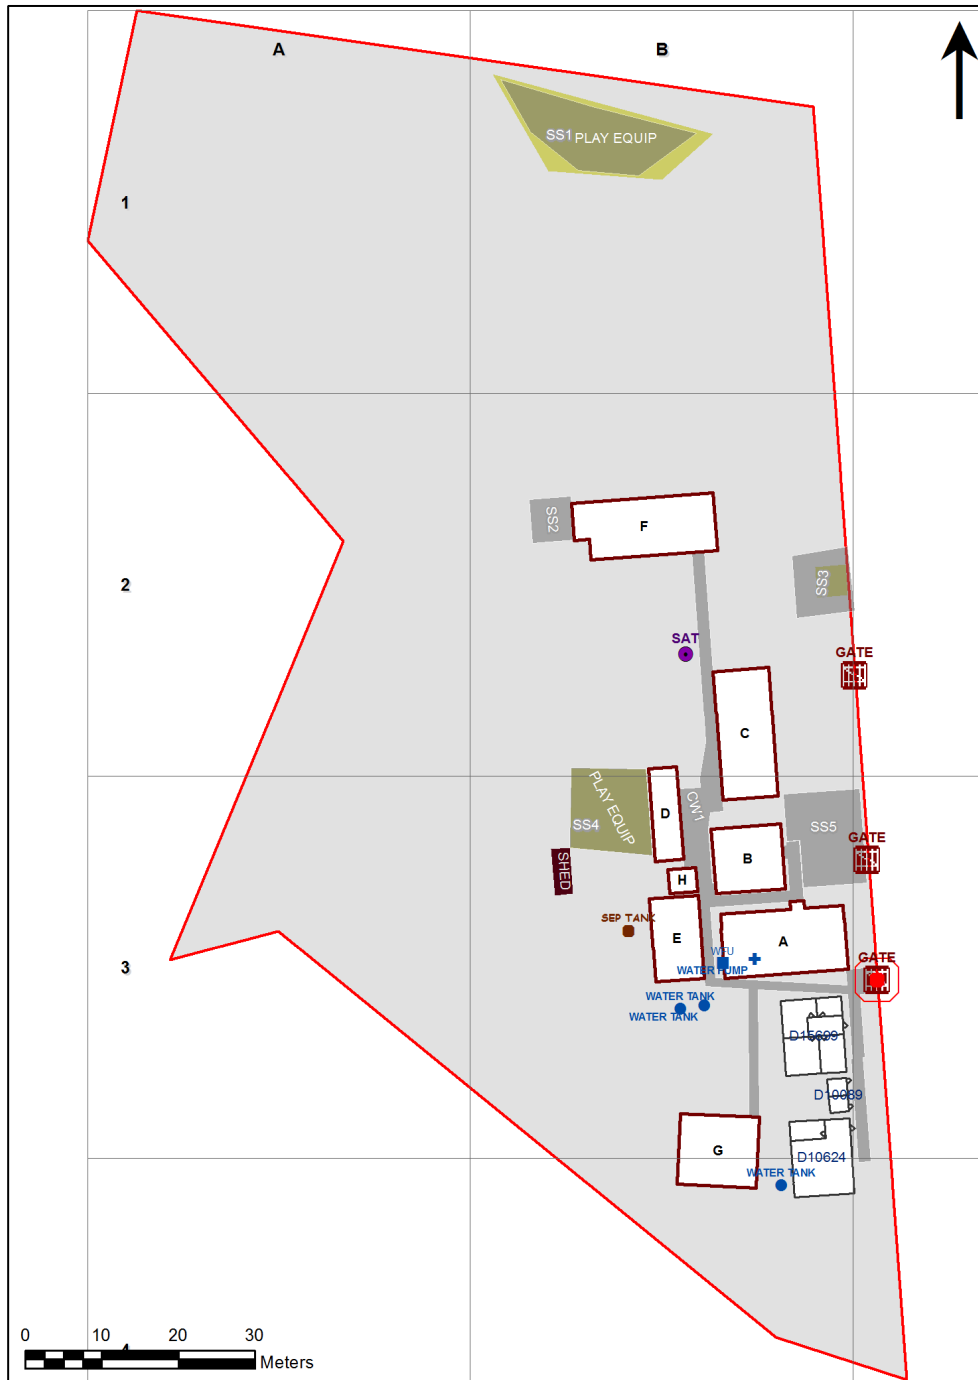

VENTILATION AUDIT REPORT

SCHOOL:	Orara Upper Public School (2814)
AMU REGION:	North Coast
STATE ELECTORATE:	Coffs Harbour
LOCAL GOVERNMENT AREA:	Coffs Harbour

2814 - Orara Upper Public School
Site Plan (11741)

1:655

Printed: 21-Mar-2020

Ventilation Audit Key

Category	Description
	Category A Operate this space in line with COVID safe school operations . It has the required level of natural ventilation. NB. Circulation and storage areas should not be used for groups or gatherings.
	Category B This space should be occupied at 1 person per 4m ² to comply with COVID safe school operations and the guided use of spaces . The report details the number of people who can be accommodated safely in each of the identified spaces.