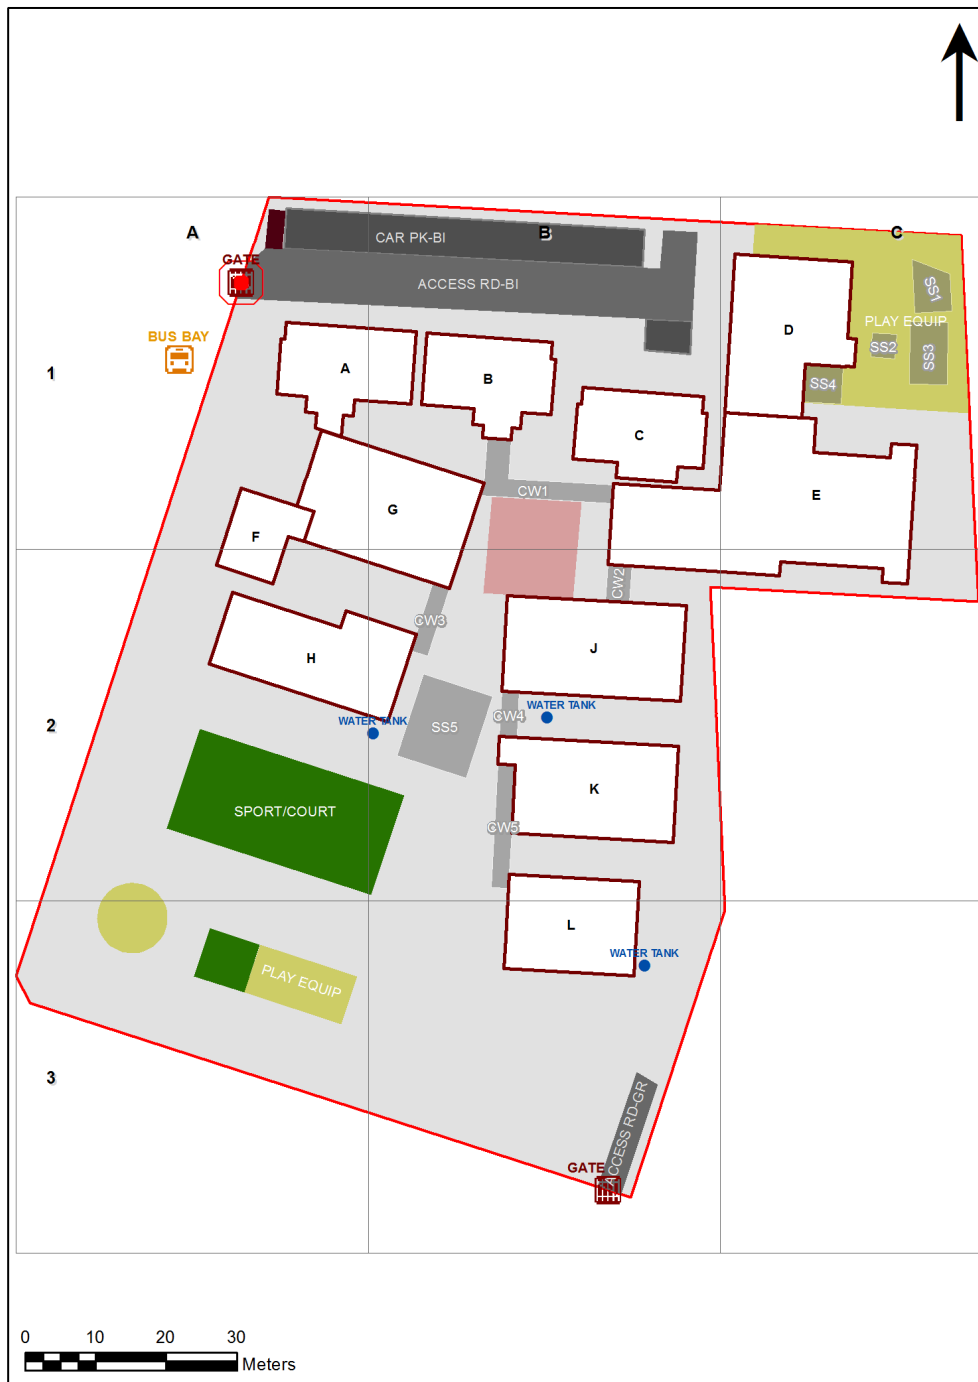

VENTILATION AUDIT REPORT

SCHOOL:	Matraville Soldiers Settlement Public School (4067)
AMU REGION:	Sydney
STATE ELECTORATE:	Maroubra
LOCAL GOVERNMENT AREA:	Randwick

4067 - Matraville Soldiers Settlement Public School
Site Plan (11193)

1:712

Printed: 21-Mar-2020

Ventilation Audit Key

Category	Description
	Category A Operate this space in line with COVID safe school operations . It has the required level of natural ventilation. NB. Circulation and storage areas should not be used for groups or gatherings.
	Category B This space should be occupied at 1 person per 4m ² to comply with COVID safe school operations and the guided use of spaces . The report details the number of people who can be accommodated safely in each of the identified spaces.