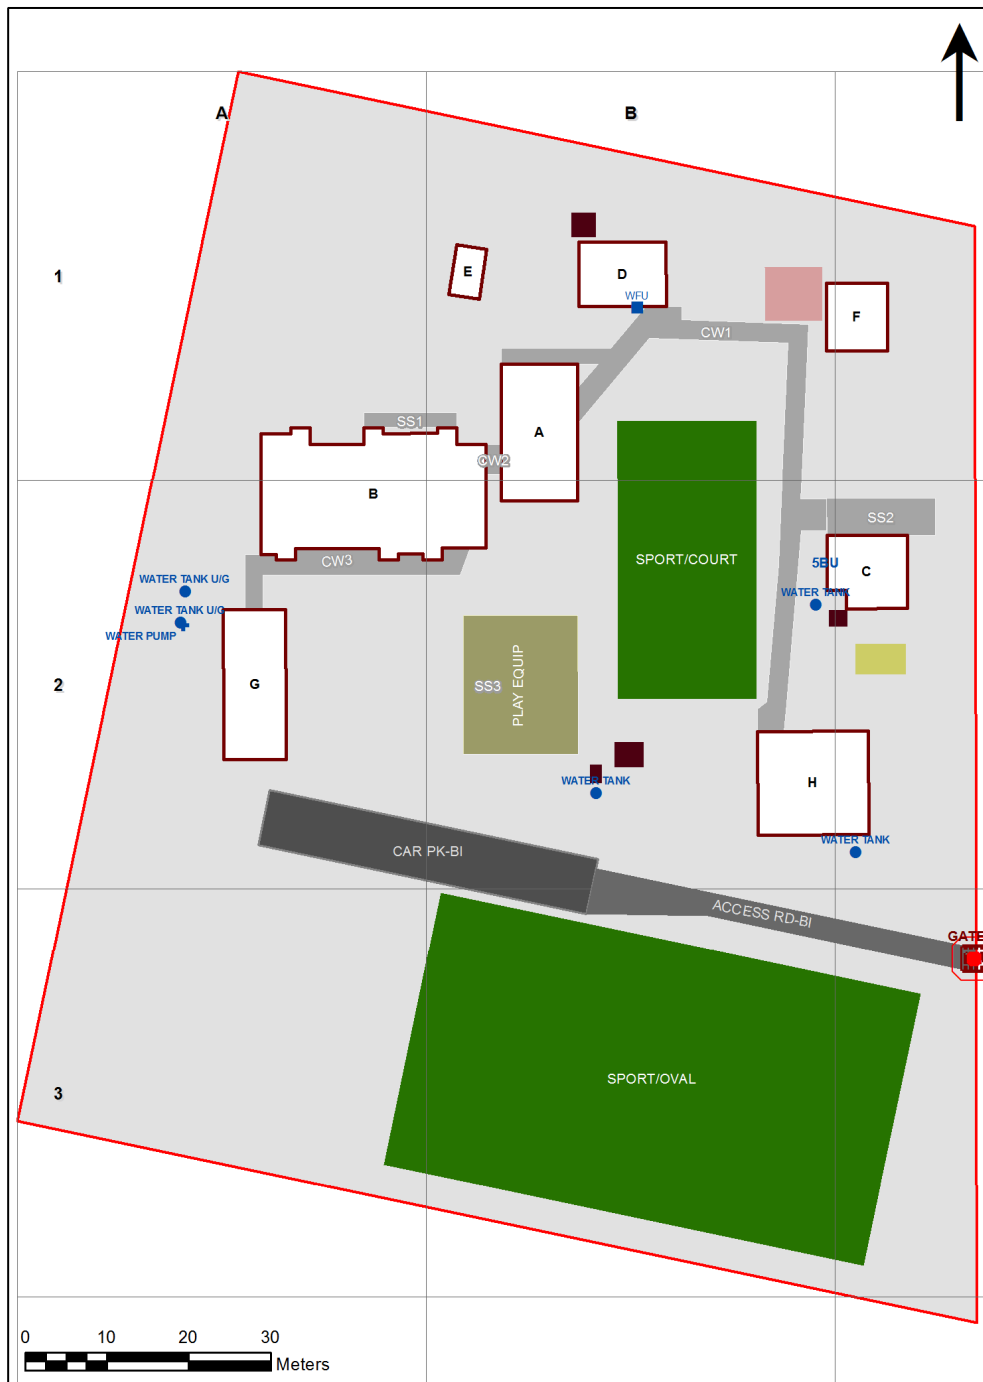

VENTILATION AUDIT REPORT

SCHOOL:	Maroota Public School (2480)
AMU REGION:	Western Sydney
STATE ELECTORATE:	Hawkesbury
LOCAL GOVERNMENT AREA:	The Hills

2480 - Maroota Public School
Site Plan (11440)

1:614

Printed: 21-Mar-2020

Ventilation Audit Key

Category	Description
	Category A Operate this space in line with COVID safe school operations . It has the required level of natural ventilation. NB. Circulation and storage areas should not be used for groups or gatherings.
	Category B This space should be occupied at 1 person per 4m ² to comply with COVID safe school operations and the guided use of spaces . The report details the number of people who can be accommodated safely in each of the identified spaces.