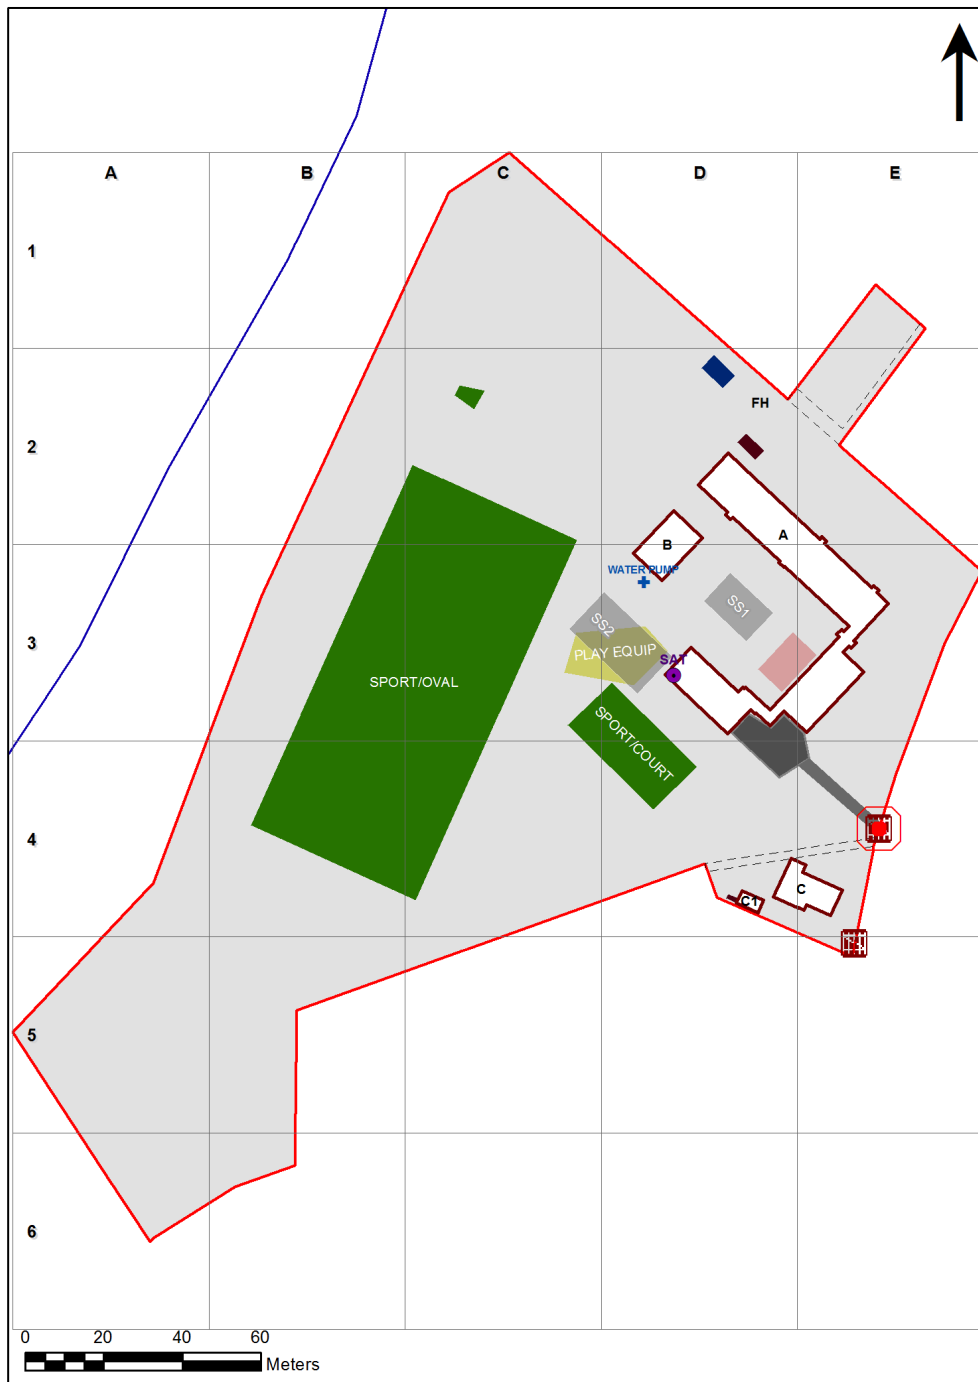

# VENTILATION AUDIT REPORT

<b>SCHOOL:</b>	<b>Khancoban Public School (4270)</b>
<b>AMU REGION:</b>	<b>Southern NSW</b>
<b>STATE ELECTORATE:</b>	<b>Albury</b>
<b>LOCAL GOVERNMENT AREA:</b>	<b>Snowy Valleys</b>

4270 - Khancoban Public School  
Site Plan (10452)

1:1,278

Printed: 21-Mar-2020