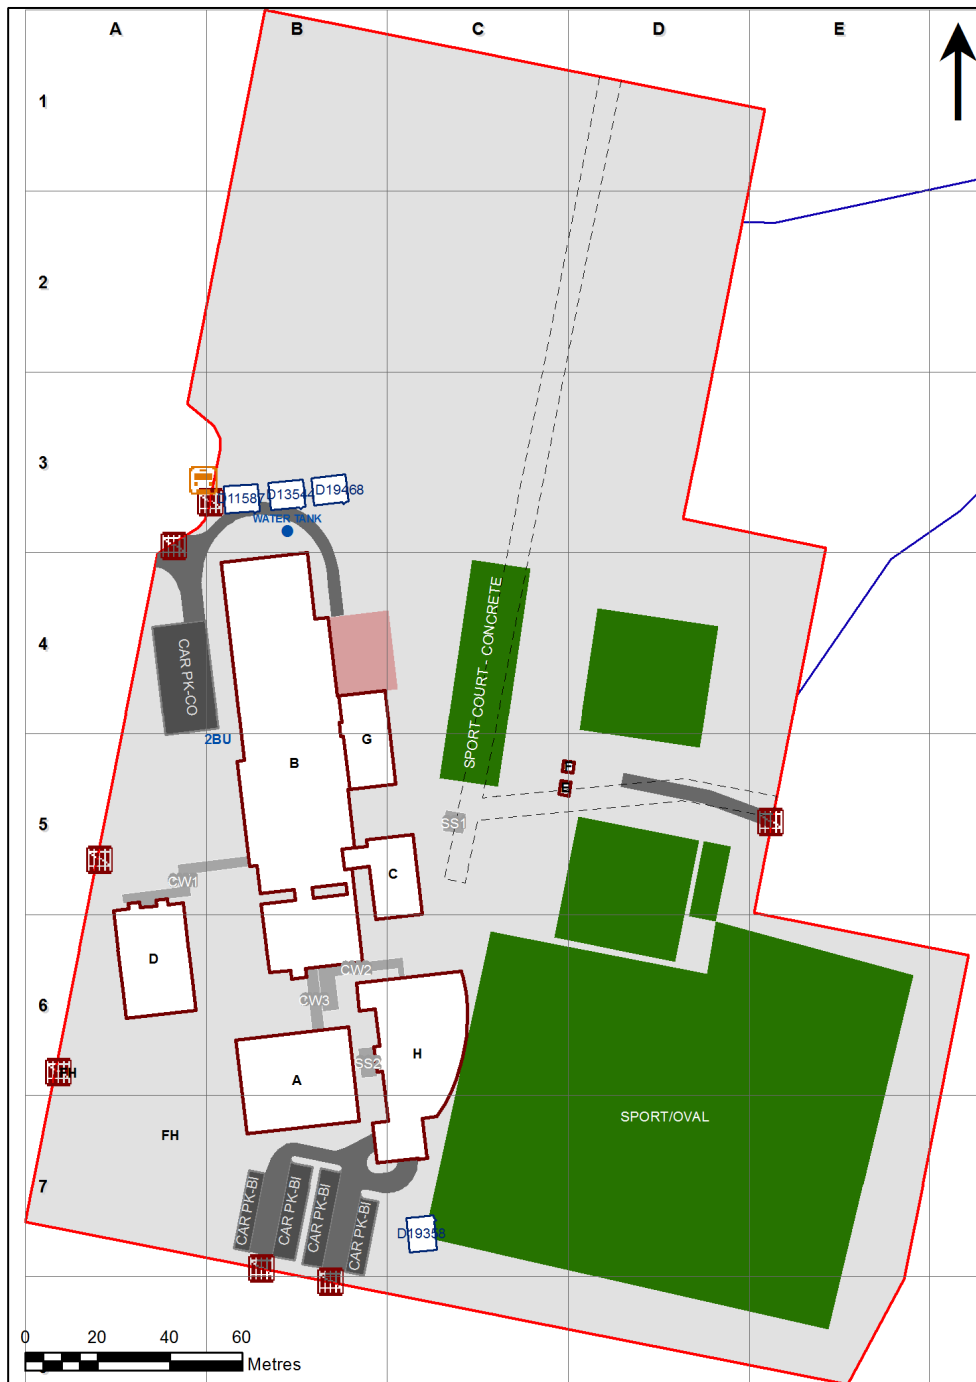

VENTILATION AUDIT REPORT

SCHOOL:	Katoomba High School (8150)
AMU REGION:	Western Sydney
STATE ELECTORATE:	Blue Mountains
LOCAL GOVERNMENT AREA:	Blue Mountains

8150 - Katoomba High School
Site Plan (11533)

1:1,386

Printed: 07-Jul-2021

Ventilation Audit Key

Category	Description
	Category A Operate this space in line with COVID safe school operations . It has the required level of natural ventilation. NB. Circulation and storage areas should not be used for groups or gatherings.
	Category B This space should be occupied at 1 person per 4m ² to comply with COVID safe school operations and the guided use of spaces . The report details the number of people who can be accommodated safely in each of the identified spaces.