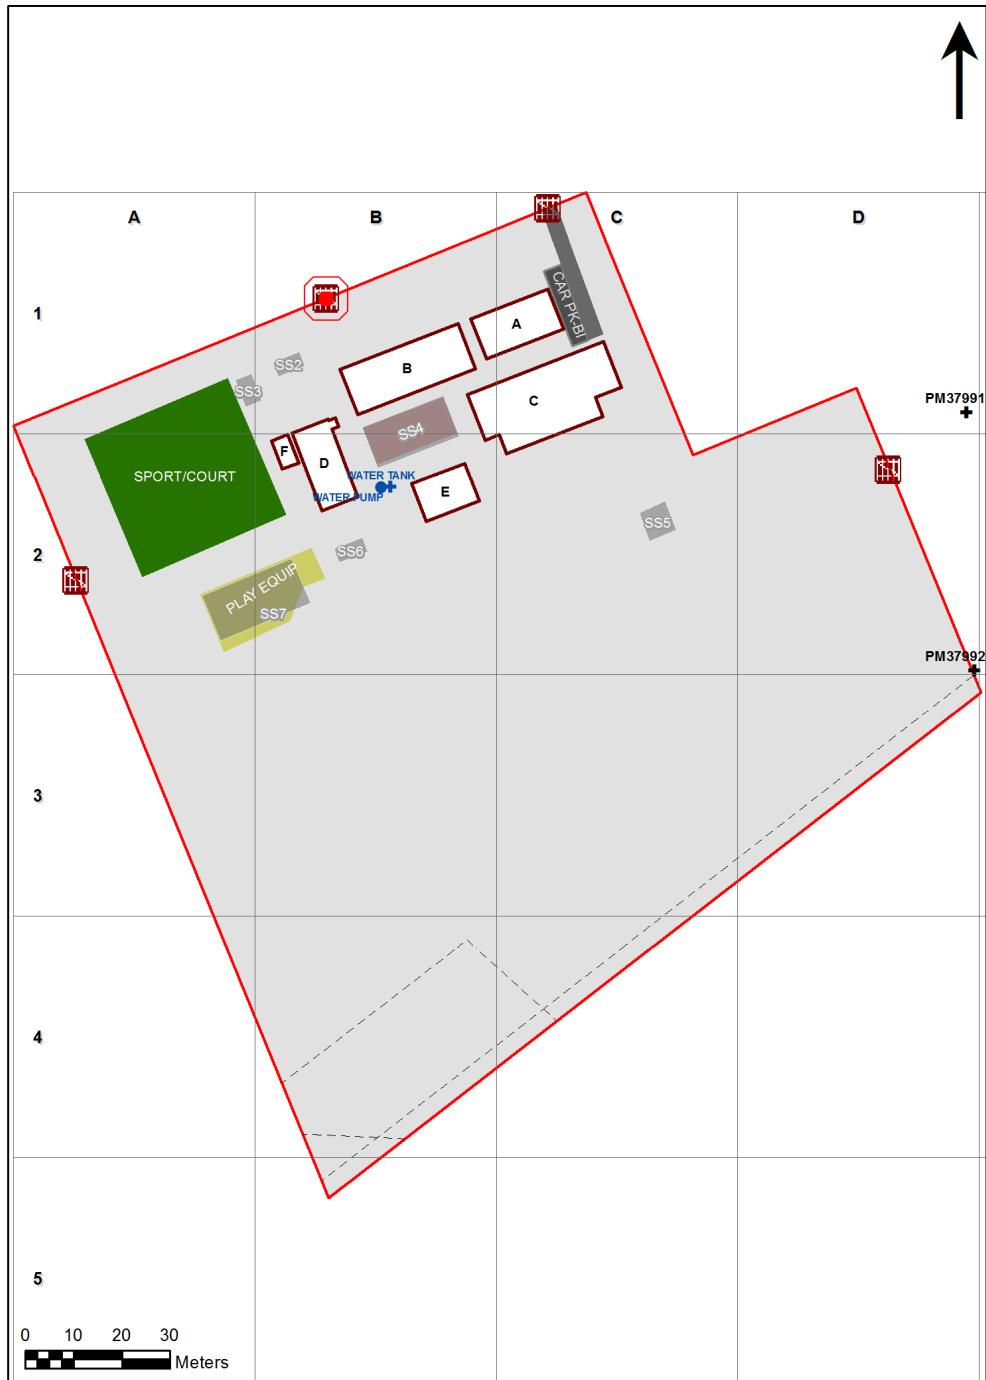

VENTILATION AUDIT REPORT

SCHOOL:	Argenton Public School (3904)
AMU REGION:	Hunter/Central Coast
STATE ELECTORATE:	Lake Macquarie
LOCAL GOVERNMENT AREA:	Lake Macquarie

3904 - Argenton Public School
Site Plan (11891)

1:1,039

Printed: 21-Mar-2020

Ventilation Audit Key

Category	Description
	Category A Operate this space in line with COVID safe school operations . It has the required level of natural ventilation. NB. Circulation and storage areas should not be used for groups or gatherings.
	Category B This space should be occupied at 1 person per 4m ² to comply with COVID safe school operations and the guided use of spaces . The report details the number of people who can be accommodated safely in each of the identified spaces.