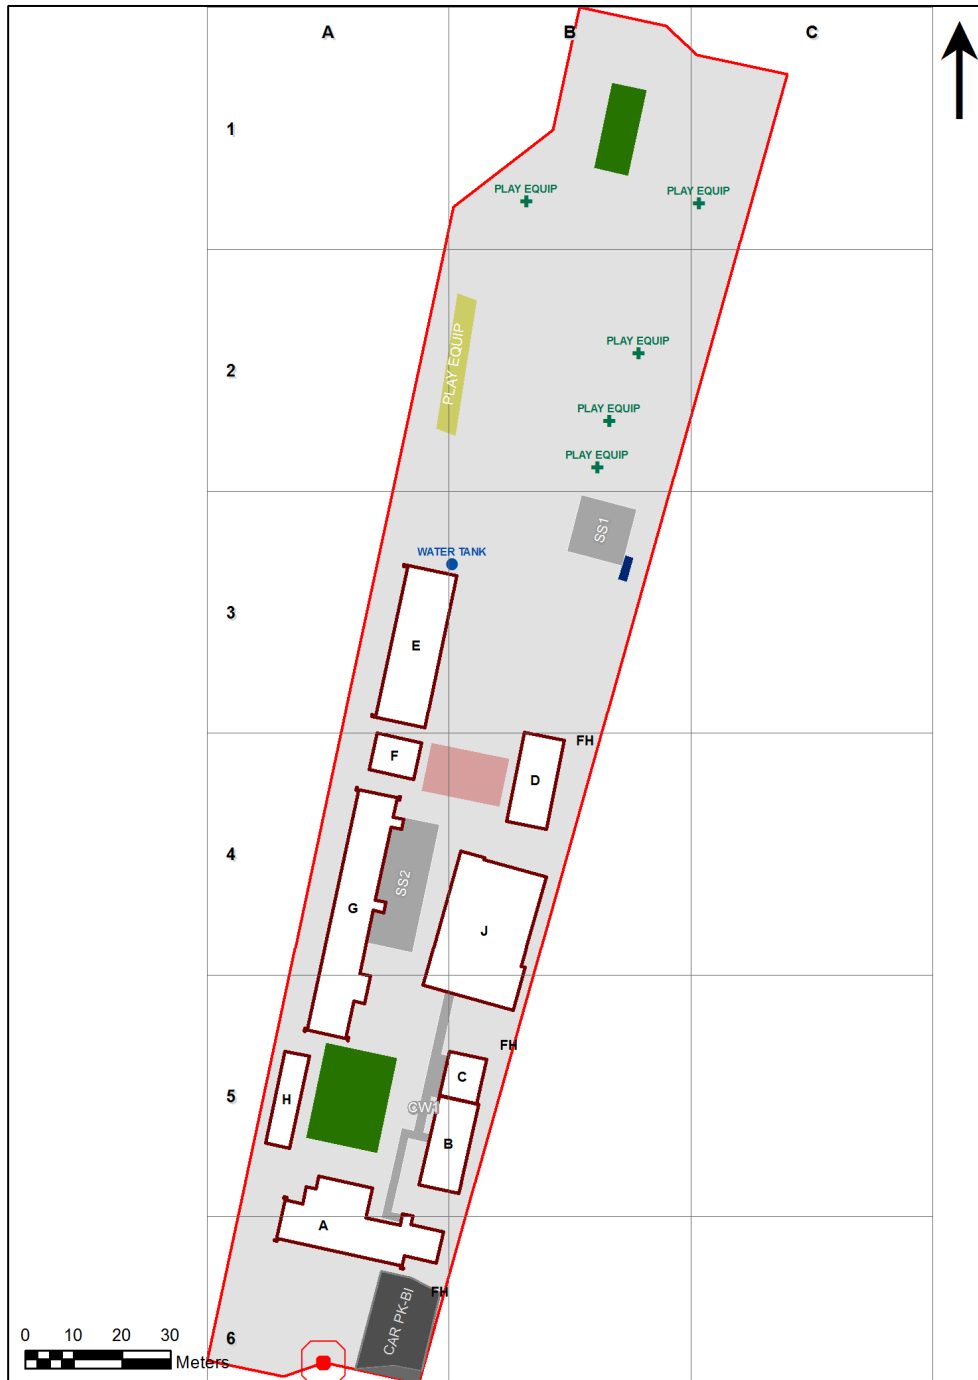

SCHOOL:	Heathcote East Public School (5272)
AMU REGION:	Sydney
STATE ELECTORATE:	Heathcote
LOCAL GOVERNMENT AREA:	Sutherland

5272 - Heathcote East Public School
Site Plan (10425)

1:1,037

Printed: 21-Mar-2020

Site plan is indicative only and is included to show building numbers used by the Department.

Ventilation Audit Key

Category	Description
	Category A Operate this space in line with COVID safe school operations . It has the required level of natural ventilation. NB. Circulation and storage areas should not be used for groups or gatherings.
	Category B This space should be occupied at 1 person per 4m ² to comply with COVID safe school operations and the guided use of spaces . The report details the number of people who can be accommodated safely in each of the identified spaces.