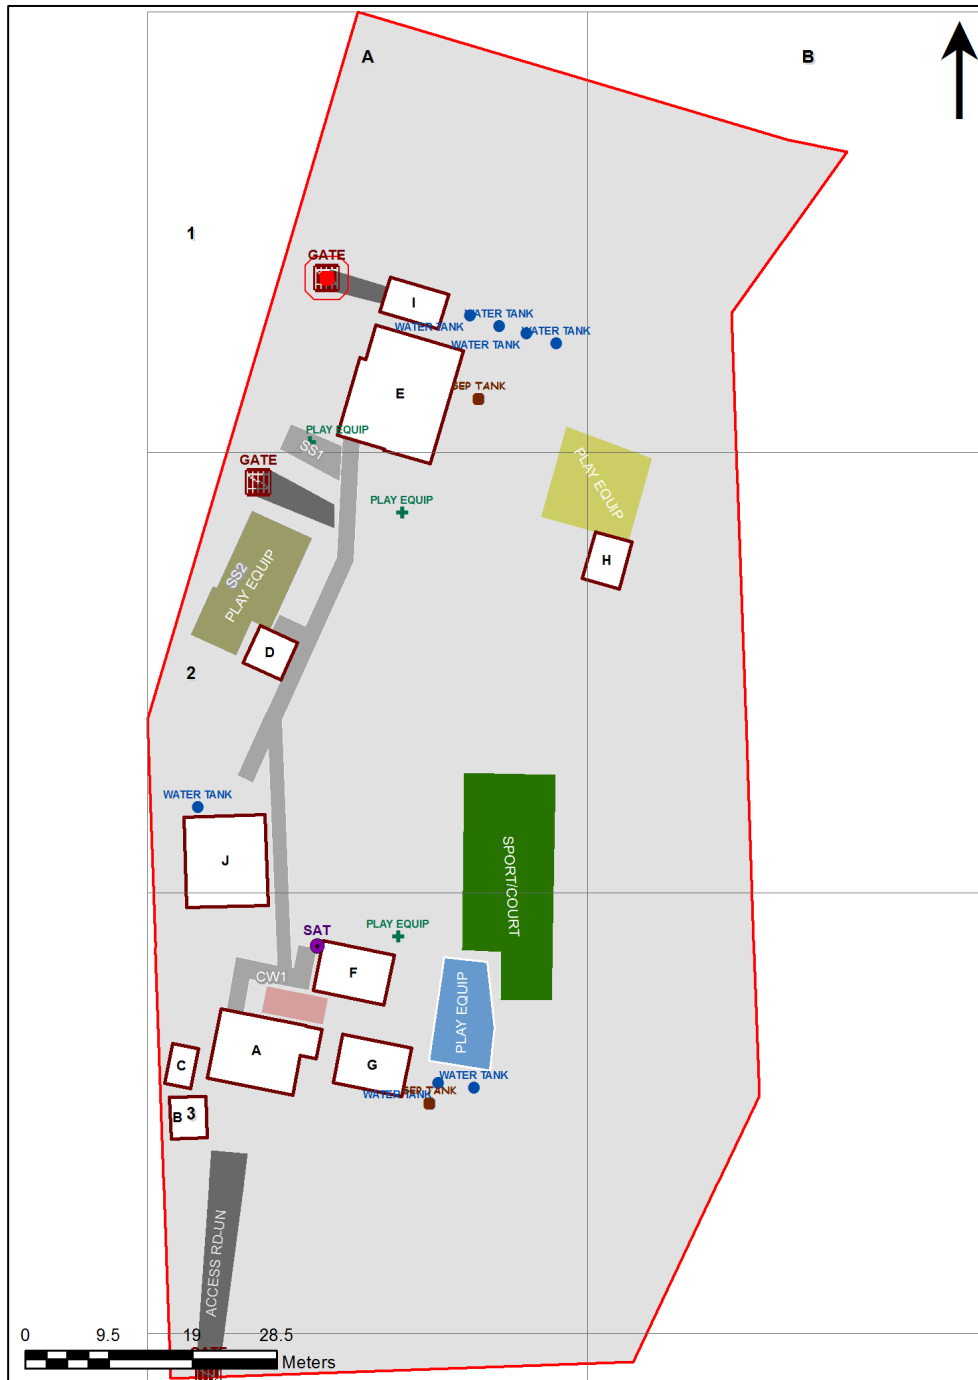

SCHOOL:	Elands Public School (1824)
AMU REGION:	North Coast
STATE ELECTORATE:	Myall Lakes
LOCAL GOVERNMENT AREA:	Mid-Coast

1824 - Elands Public School
Site Plan (12496)

1:569

Printed: 20-Mar-2020

Site plan is indicative only and is included to show building numbers used by the Department.

Ventilation Audit Key

Category	Description
	Category A Operate this space in line with COVID safe school operations . It has the required level of natural ventilation. NB. Circulation and storage areas should not be used for groups or gatherings.
	Category B This space should be occupied at 1 person per 4m ² to comply with COVID safe school operations and the guided use of spaces . The report details the number of people who can be accommodated safely in each of the identified spaces.