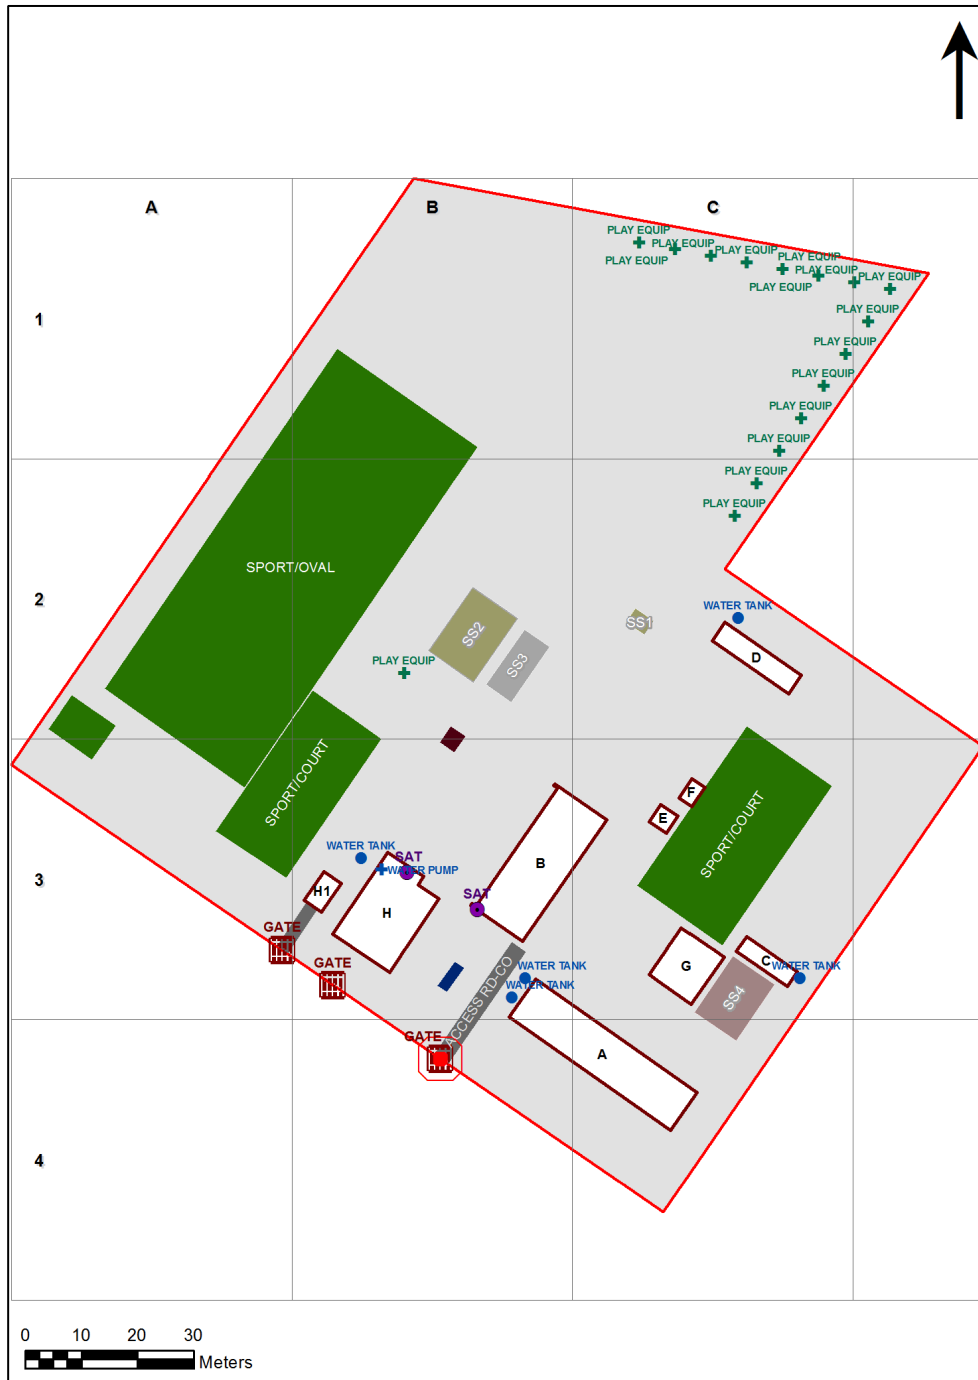

SCHOOL:	Delungra Public School (1747)
AMU REGION:	North Western NSW
STATE ELECTORATE:	Northern Tablelands
LOCAL GOVERNMENT AREA:	Inverell

1747 - Delungra Public School
Site Plan (12471)

1:894

Printed: 20-Mar-2020

Site plan is indicative only and is included to show building numbers used by the Department.

Ventilation Audit Key

Category	Description
	Category A Operate this space in line with COVID safe school operations . It has the required level of natural ventilation. NB. Circulation and storage areas should not be used for groups or gatherings.
	Category B This space should be occupied at 1 person per 4m ² to comply with COVID safe school operations and the guided use of spaces . The report details the number of people who can be accommodated safely in each of the identified spaces.