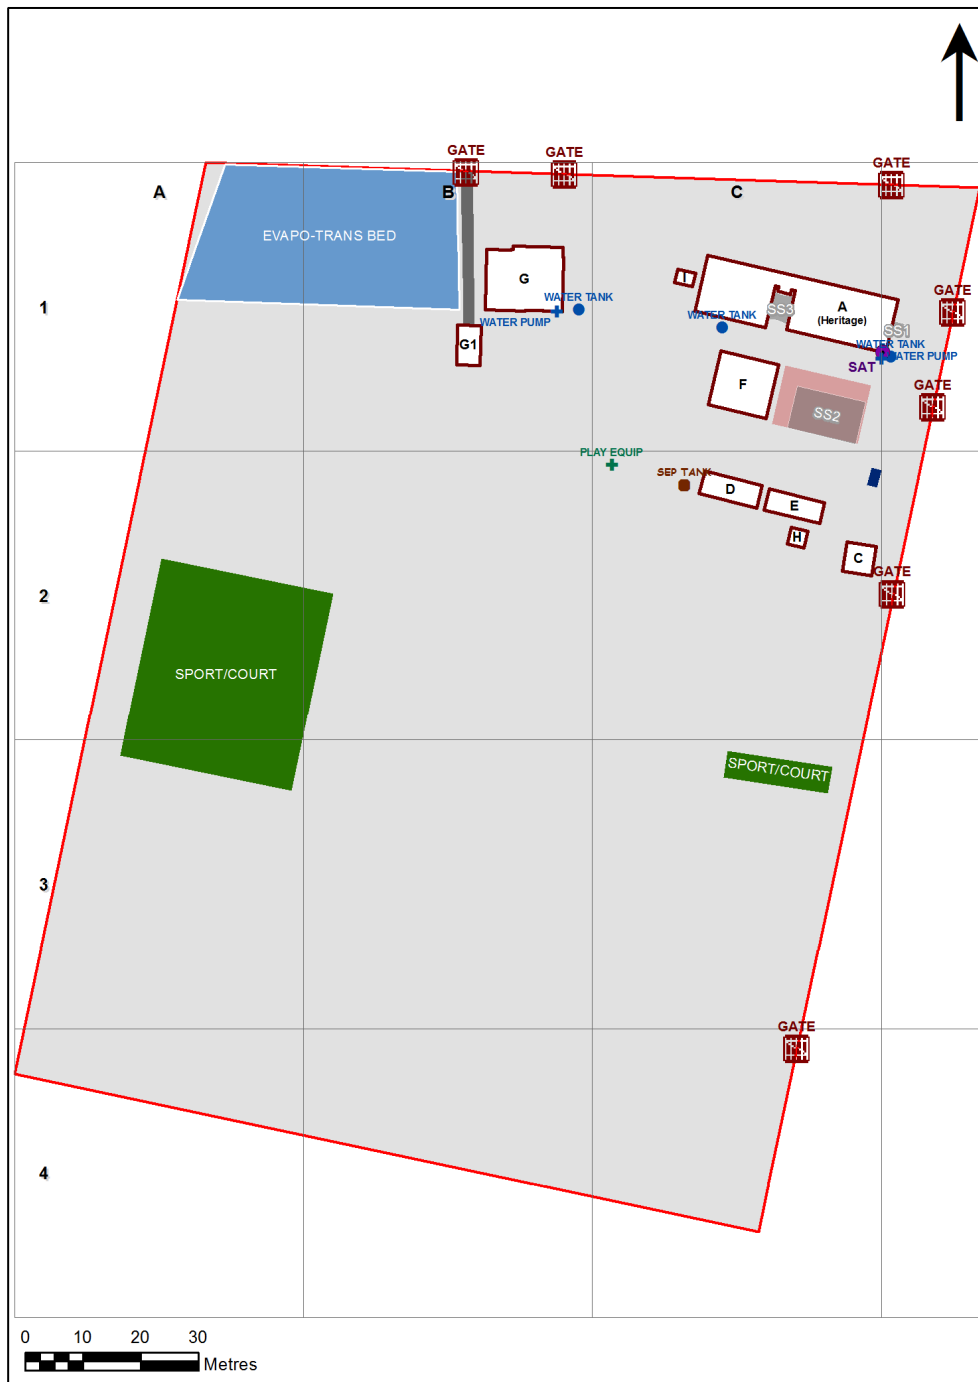

SCHOOL:	Bendemeer Public School (1191)
AMU REGION:	North Western NSW
STATE ELECTORATE:	Tamworth
LOCAL GOVERNMENT AREA:	Tamworth

1191 - Bendemeer Public School
Site Plan (10774)

1:868

Printed: 07-Nov-2020

Site plan is indicative only and is included to show building numbers used by the Department.

Ventilation Audit Key

Category	Description
	Category A Operate this space in line with COVID safe school operations . It has the required level of natural ventilation. NB. Circulation and storage areas should not be used for groups or gatherings.
	Category B This space should be occupied at 1 person per 4m ² to comply with COVID safe school operations and the guided use of spaces . The report details the number of people who can be accommodated safely in each of the identified spaces.