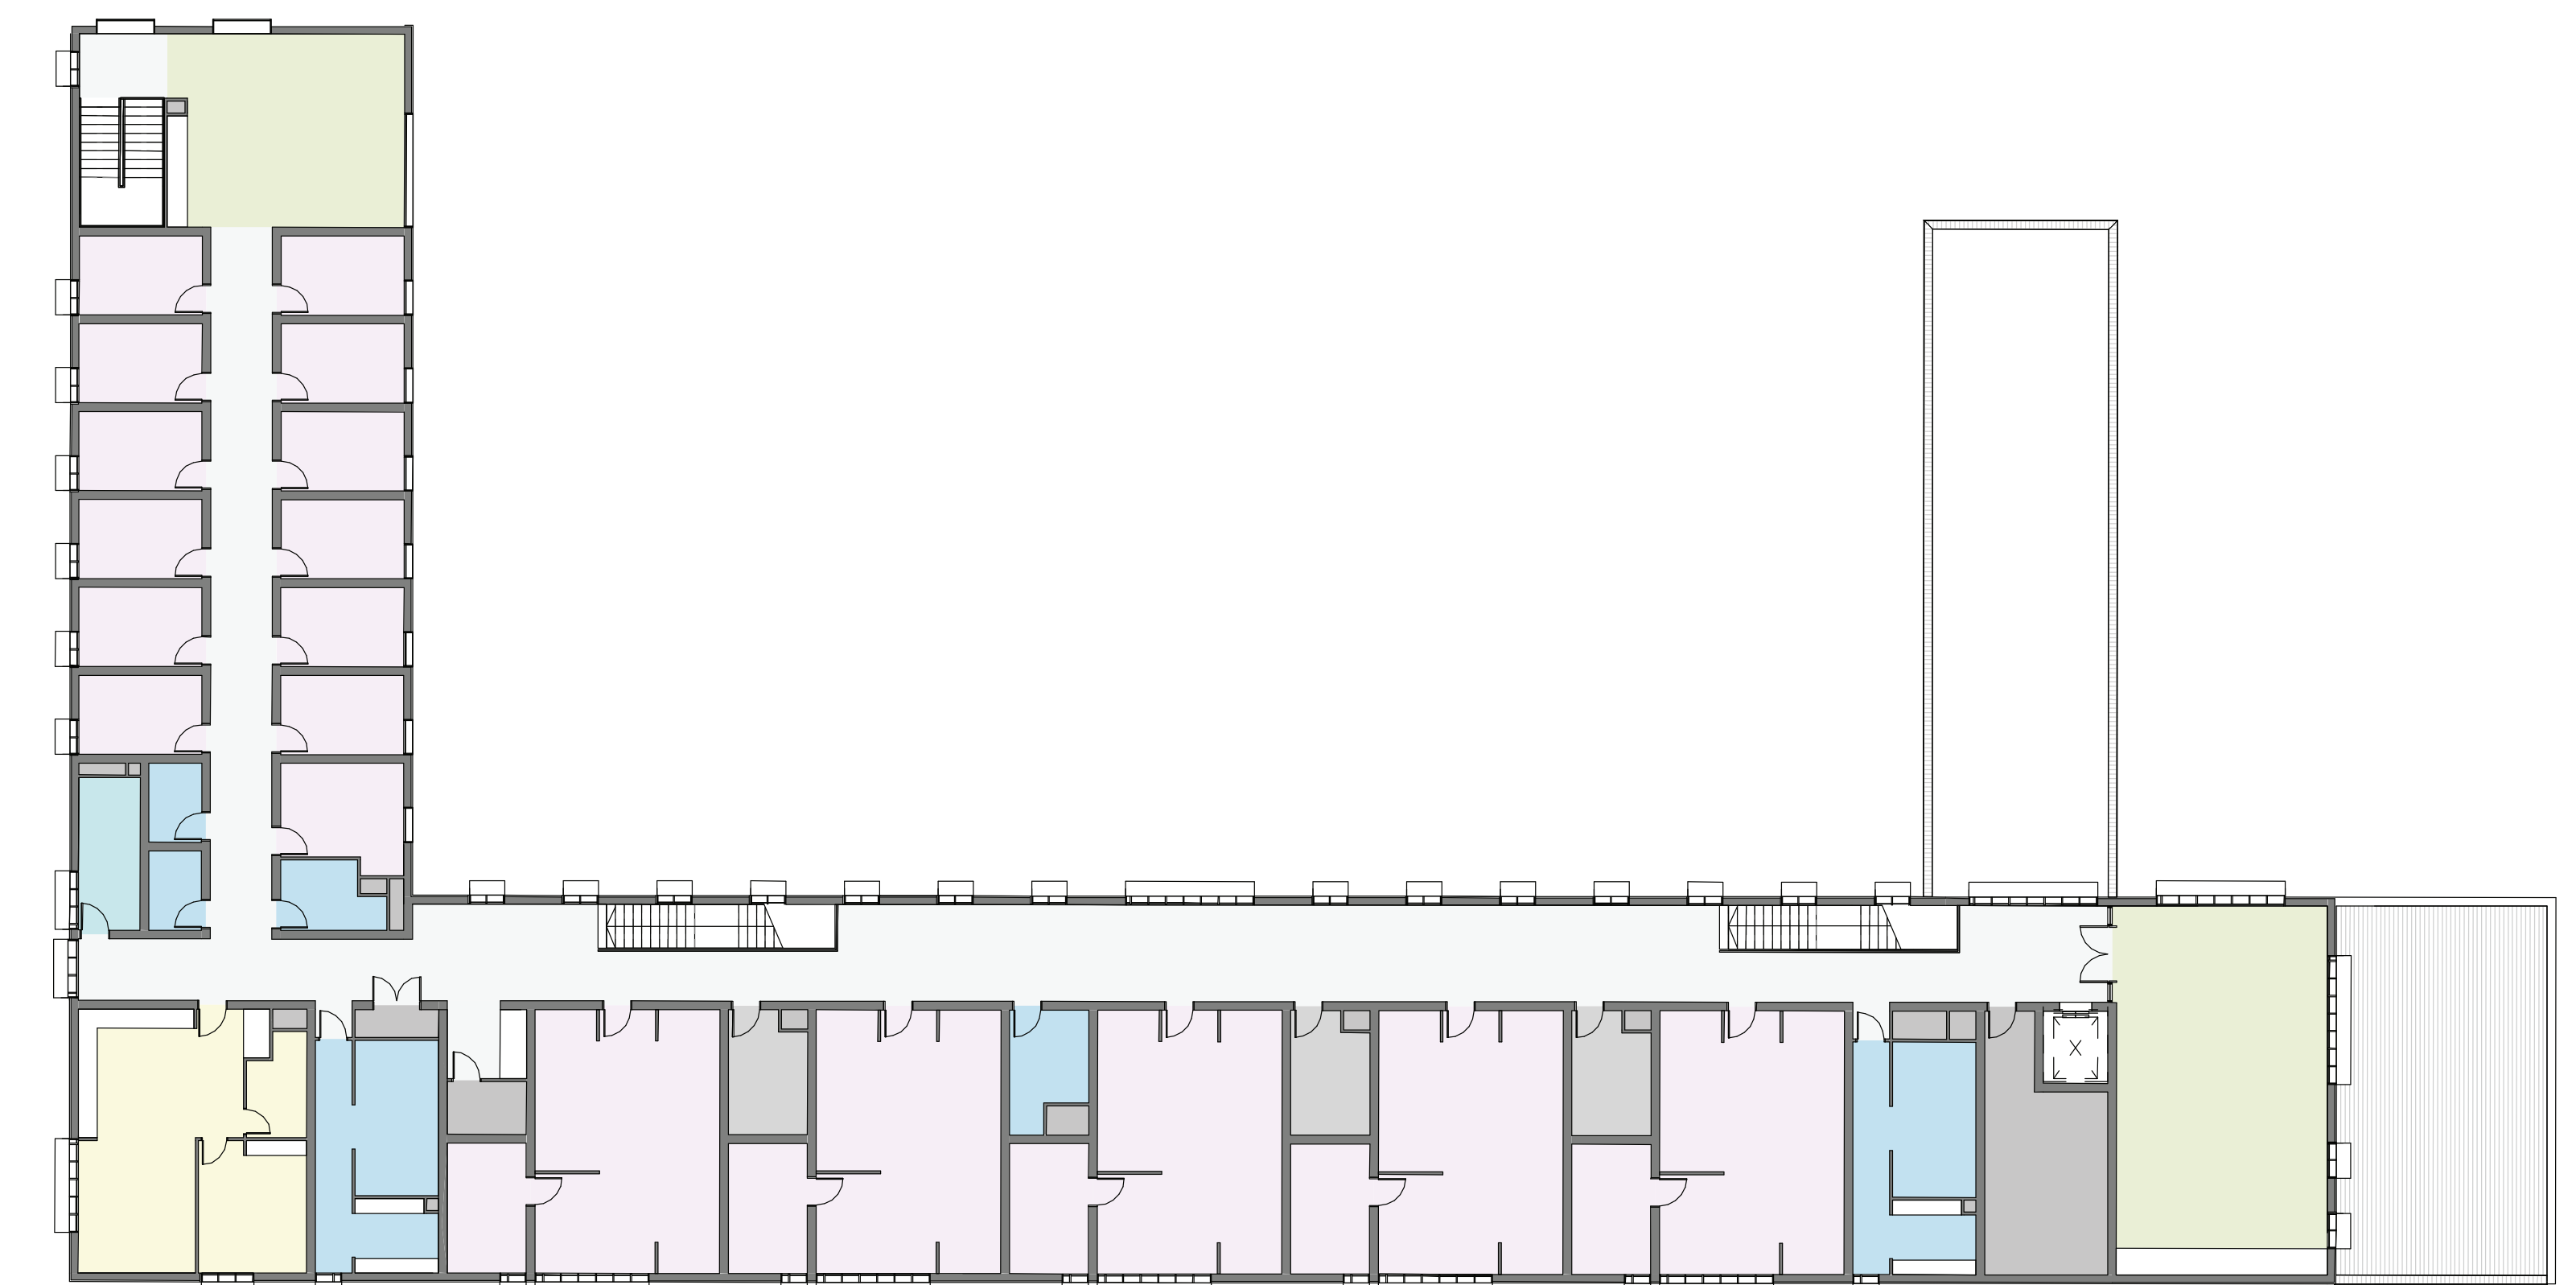

Yanco Agricultural High School

For more information phone: 1300 482 651
Email: schoolinfrastructure@det.nsw.edu.au

New female dormitory building

Ground Level

Level 1

LEGEND

-  Boarding facilities – female
-  Amenities
-  Common Room
-  Staff residences
-  Stores, amenities, cleaners stores, etc.
-  Internal movement