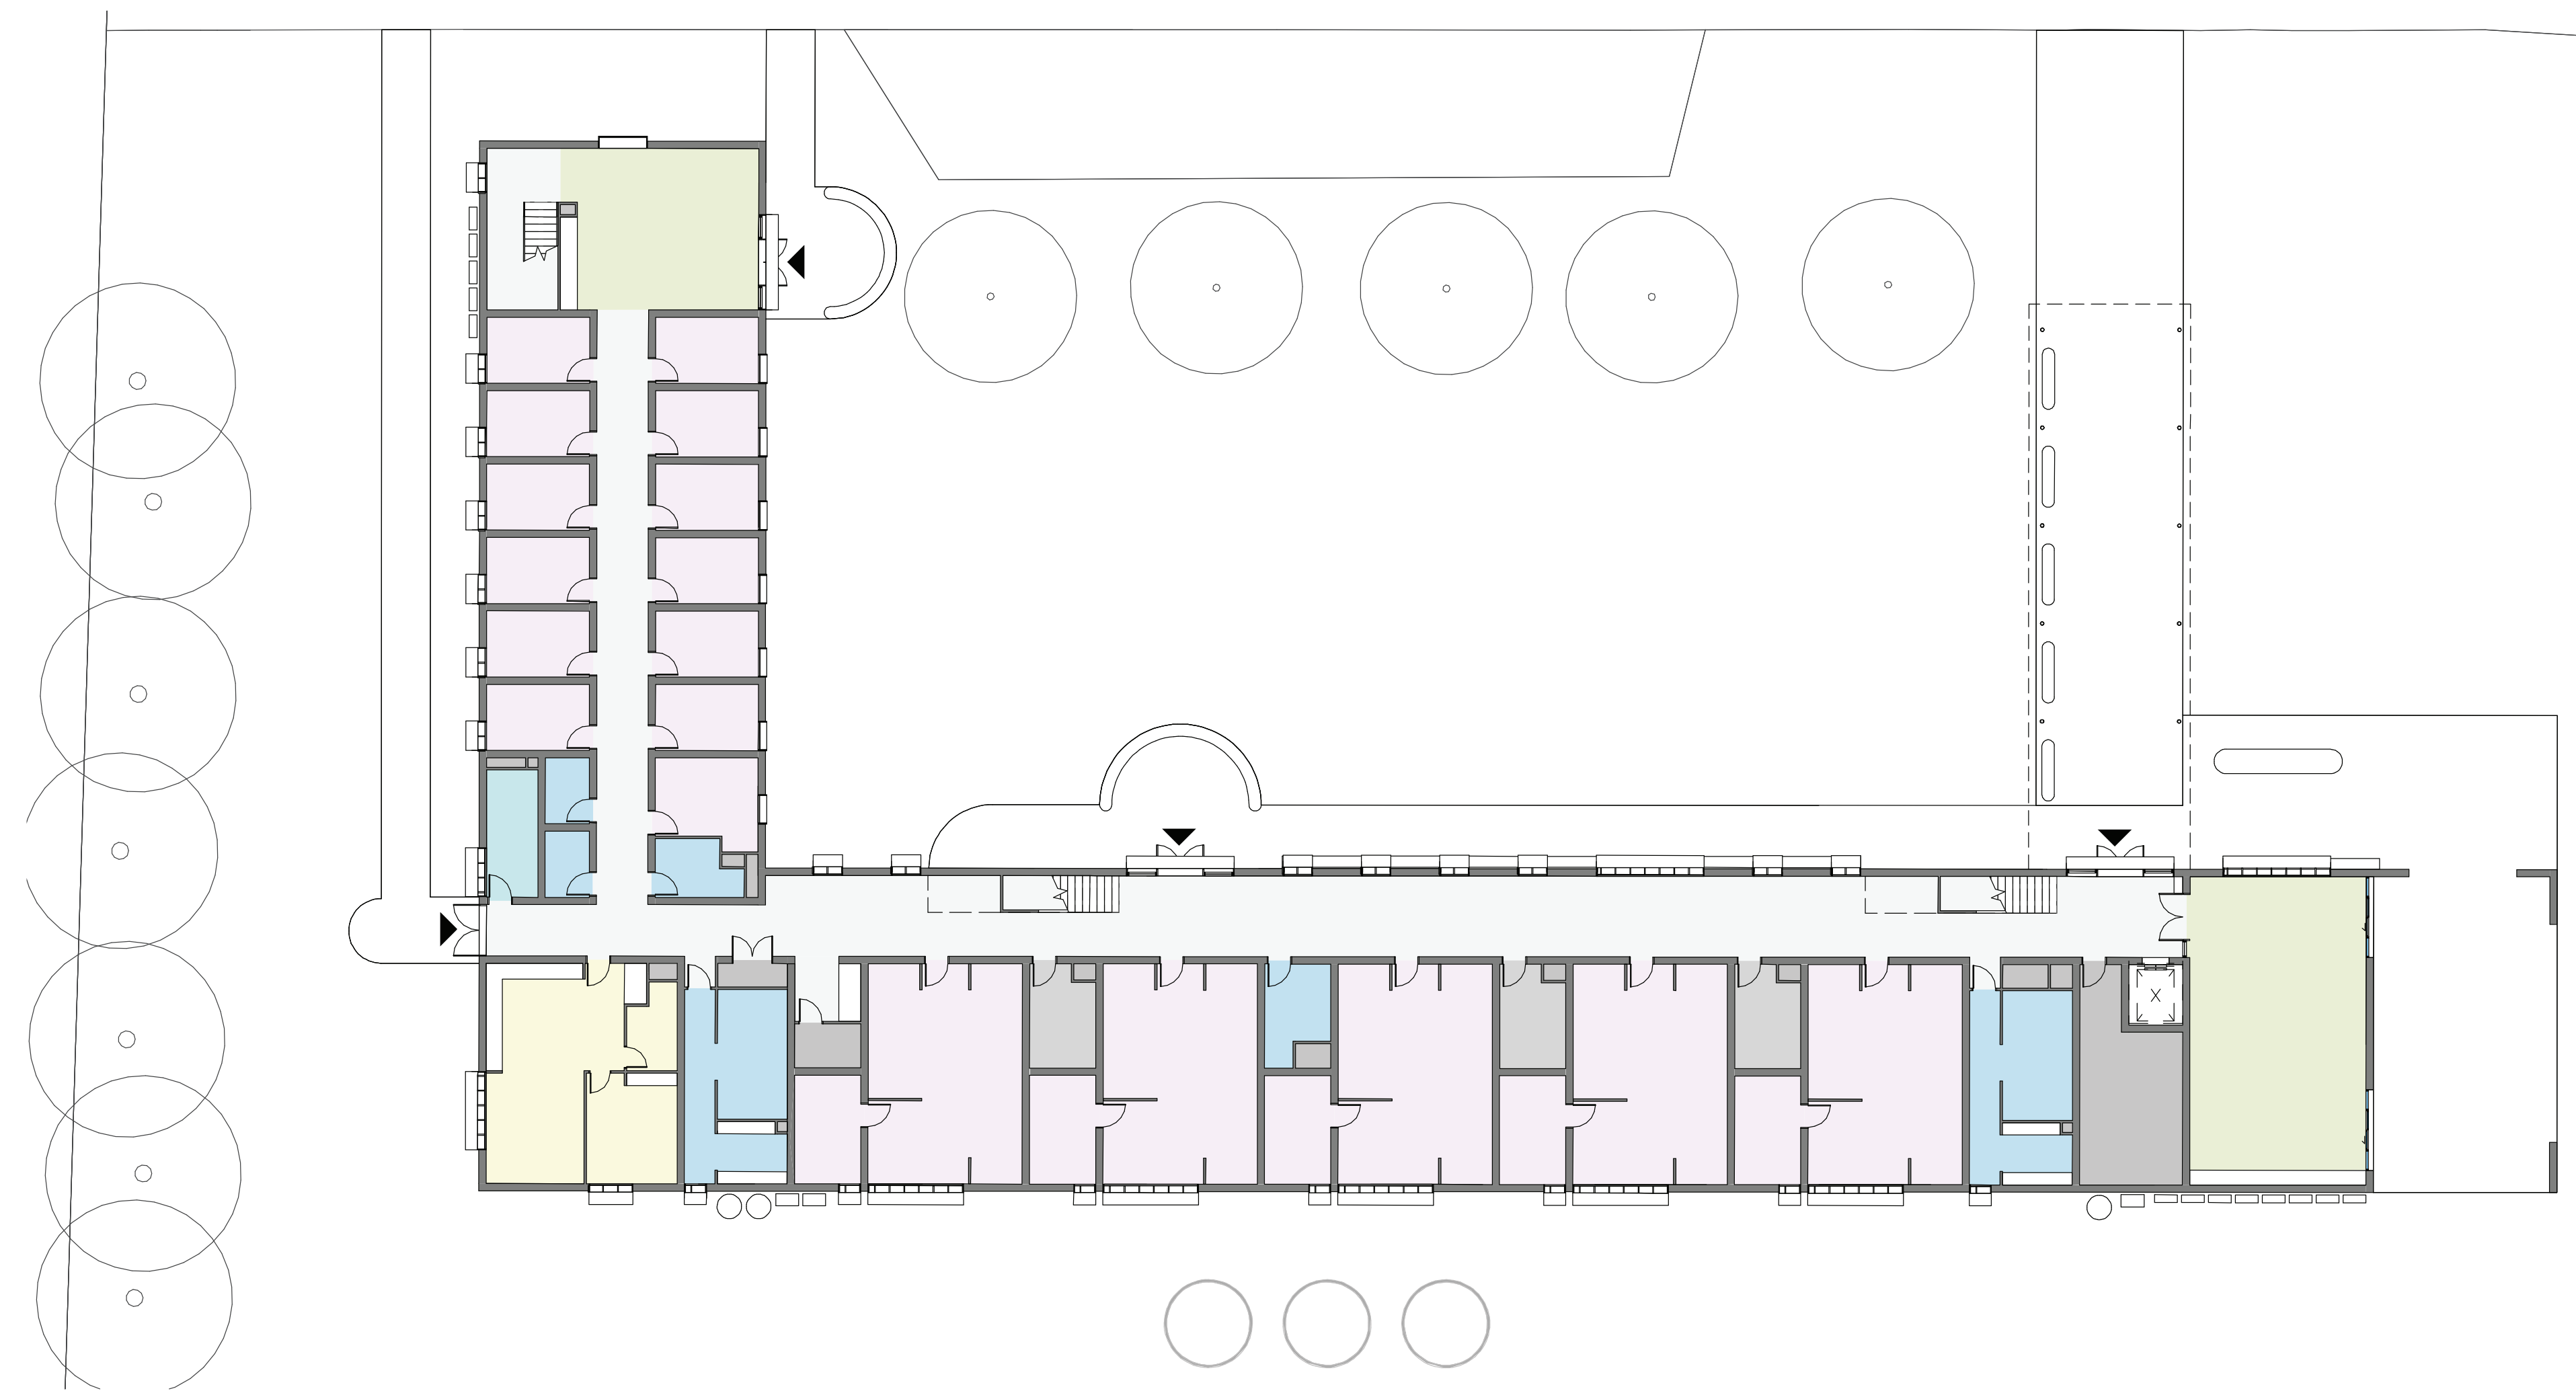

Artist impression of the new female dormitory building at Yanco Agricultural High School.
**Concept Design - subject to statutory approval.*

Yanco Agricultural High School

For more information phone: 1300 482 651
Email: schoolinfrastructure@det.nsw.edu.au

Yanco Agricultural High School

For more information phone: 1300 482 651
Email: schoolinfrastructure@det.nsw.edu.au

New female dormitory building

Ground Level

Level 1

LEGEND

-  Boarding facilities – female
-  Amenities
-  Common Room
-  Staff residences
-  Stores, amenities, cleaners stores, etc.
-  Internal movement