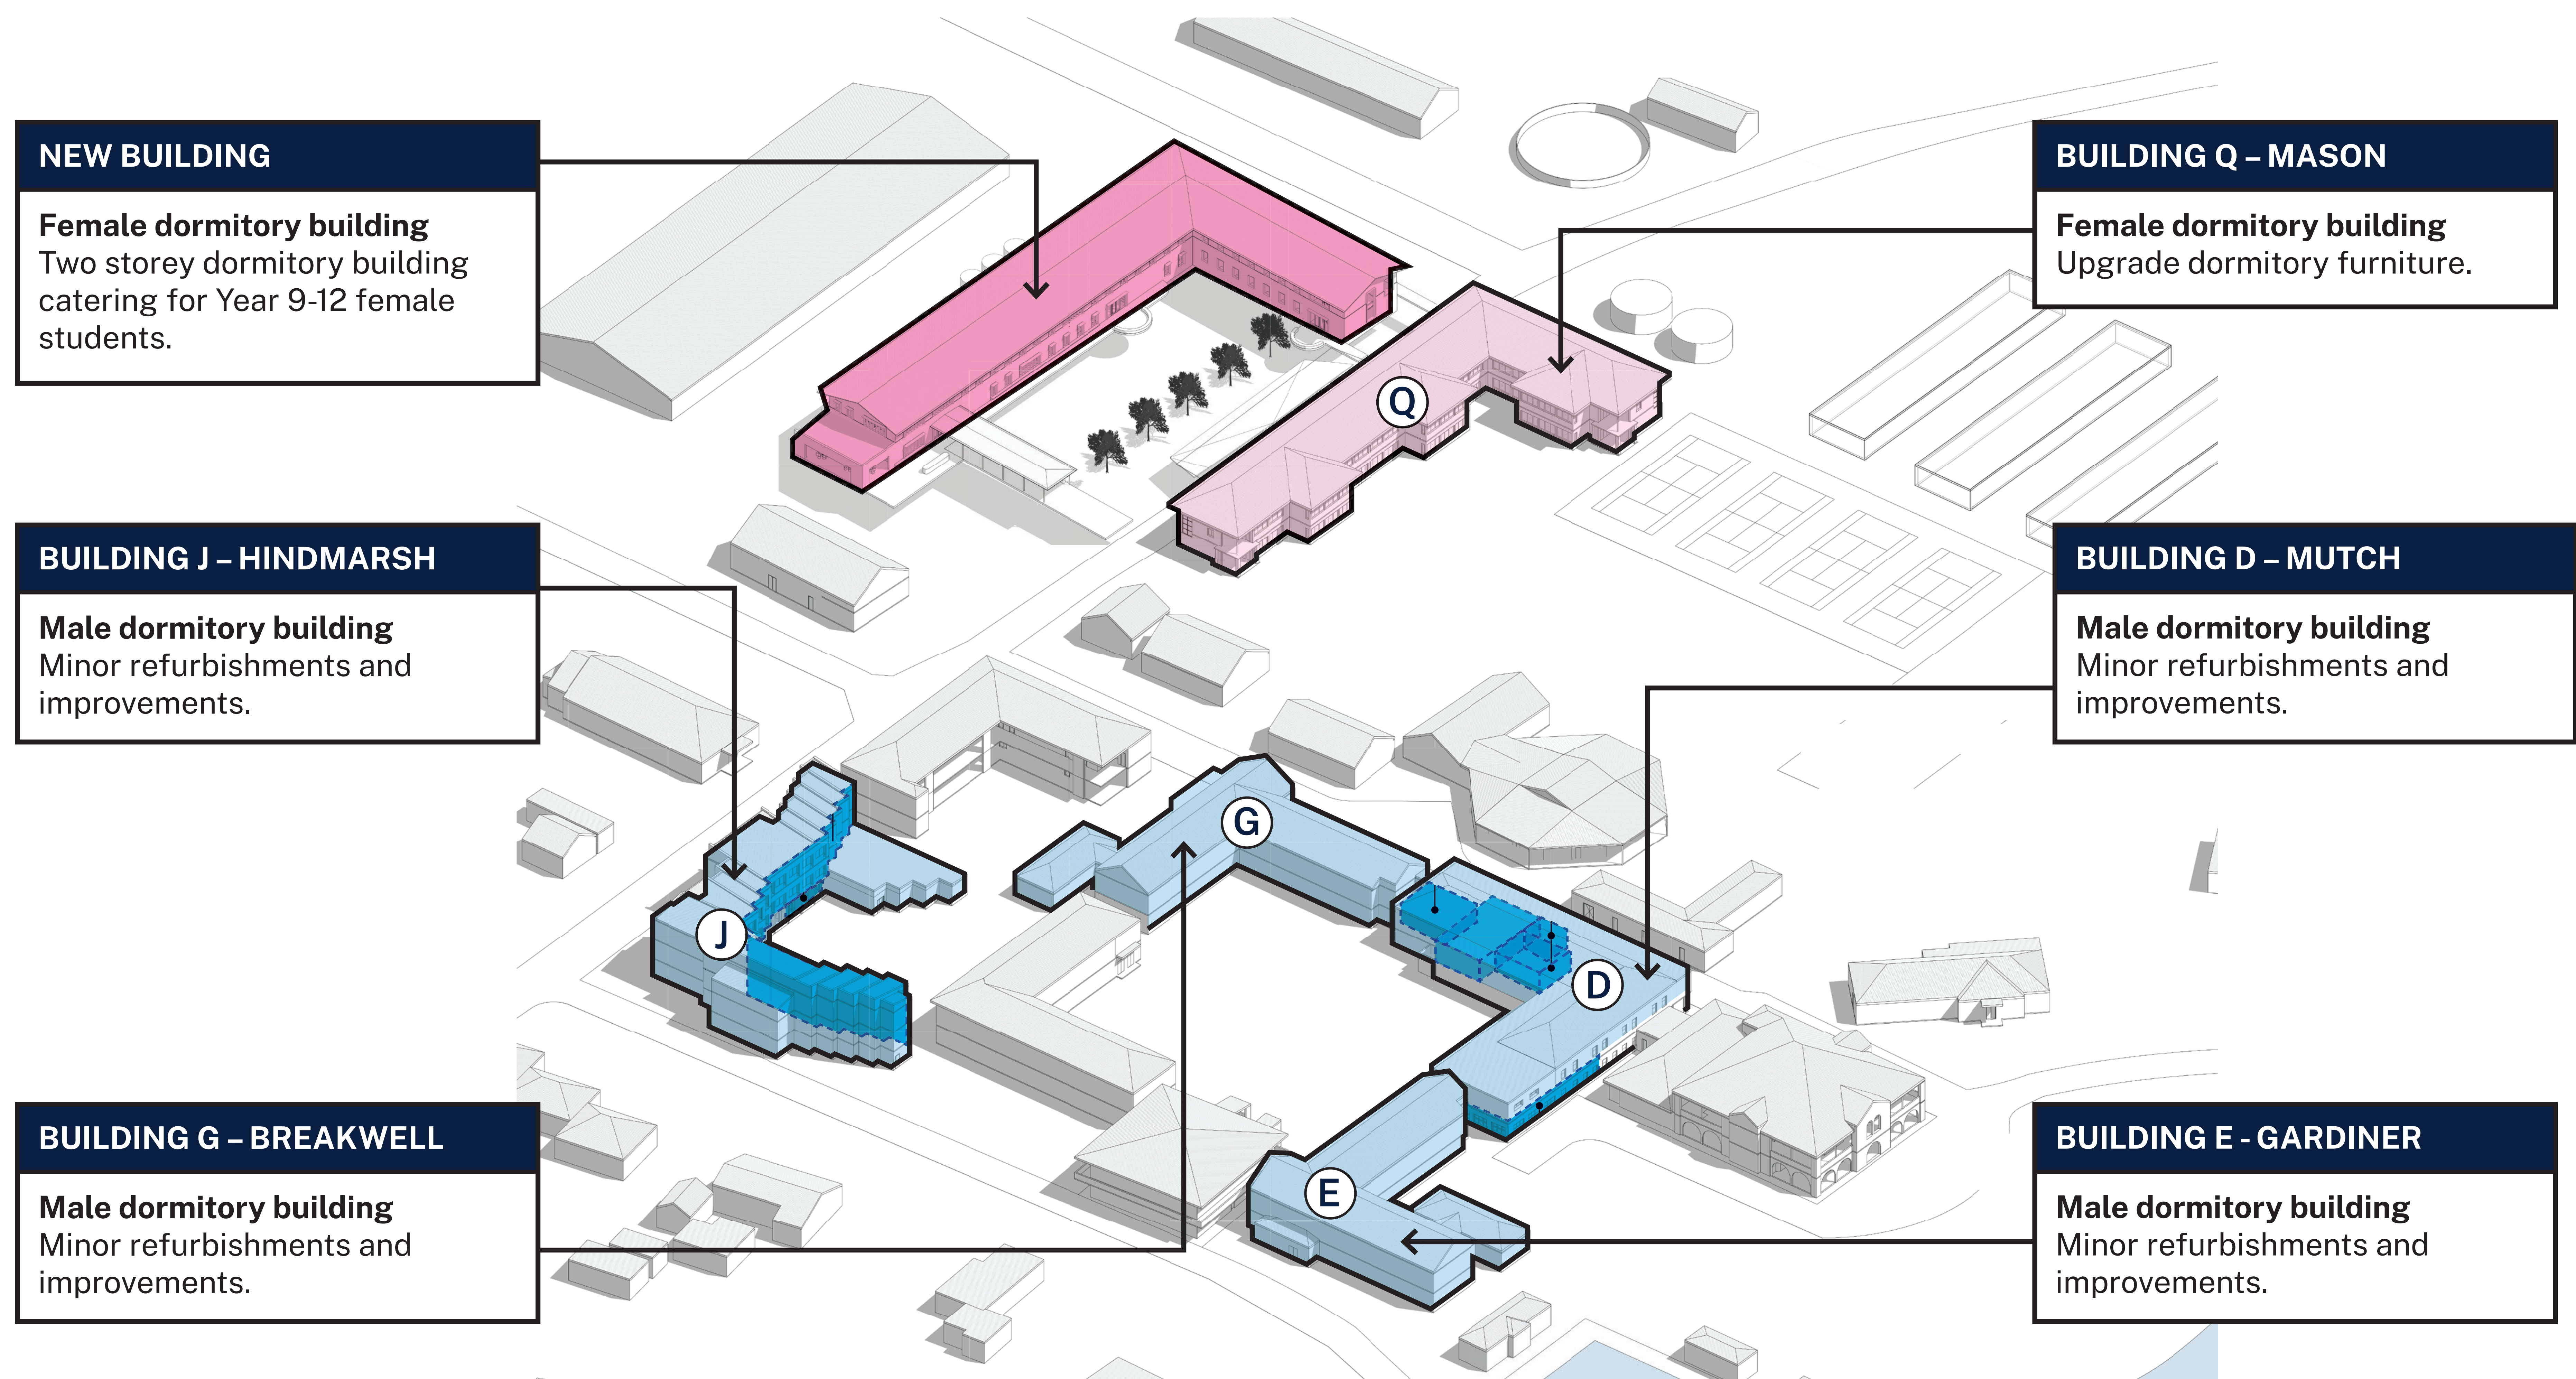

Artist impression of the new female dormitory building at Yanco Agricultural High School.
**Concept Design - subject to statutory approval.*

Yanco Agricultural High School

For more information phone: 1300 482 651
Email: schoolinfrastructure@det.nsw.edu.au

Yanco Agricultural High School

For more information phone: 1300 482 651
Email: schoolinfrastructure@det.nsw.edu.au

New female dormitory building

Ground Level

Level 1

LEGEND

-  Boarding facilities – female
-  Amenities
-  Common Room
-  Staff residences
-  Stores, amenities, cleaners stores, etc.
-  Internal movement