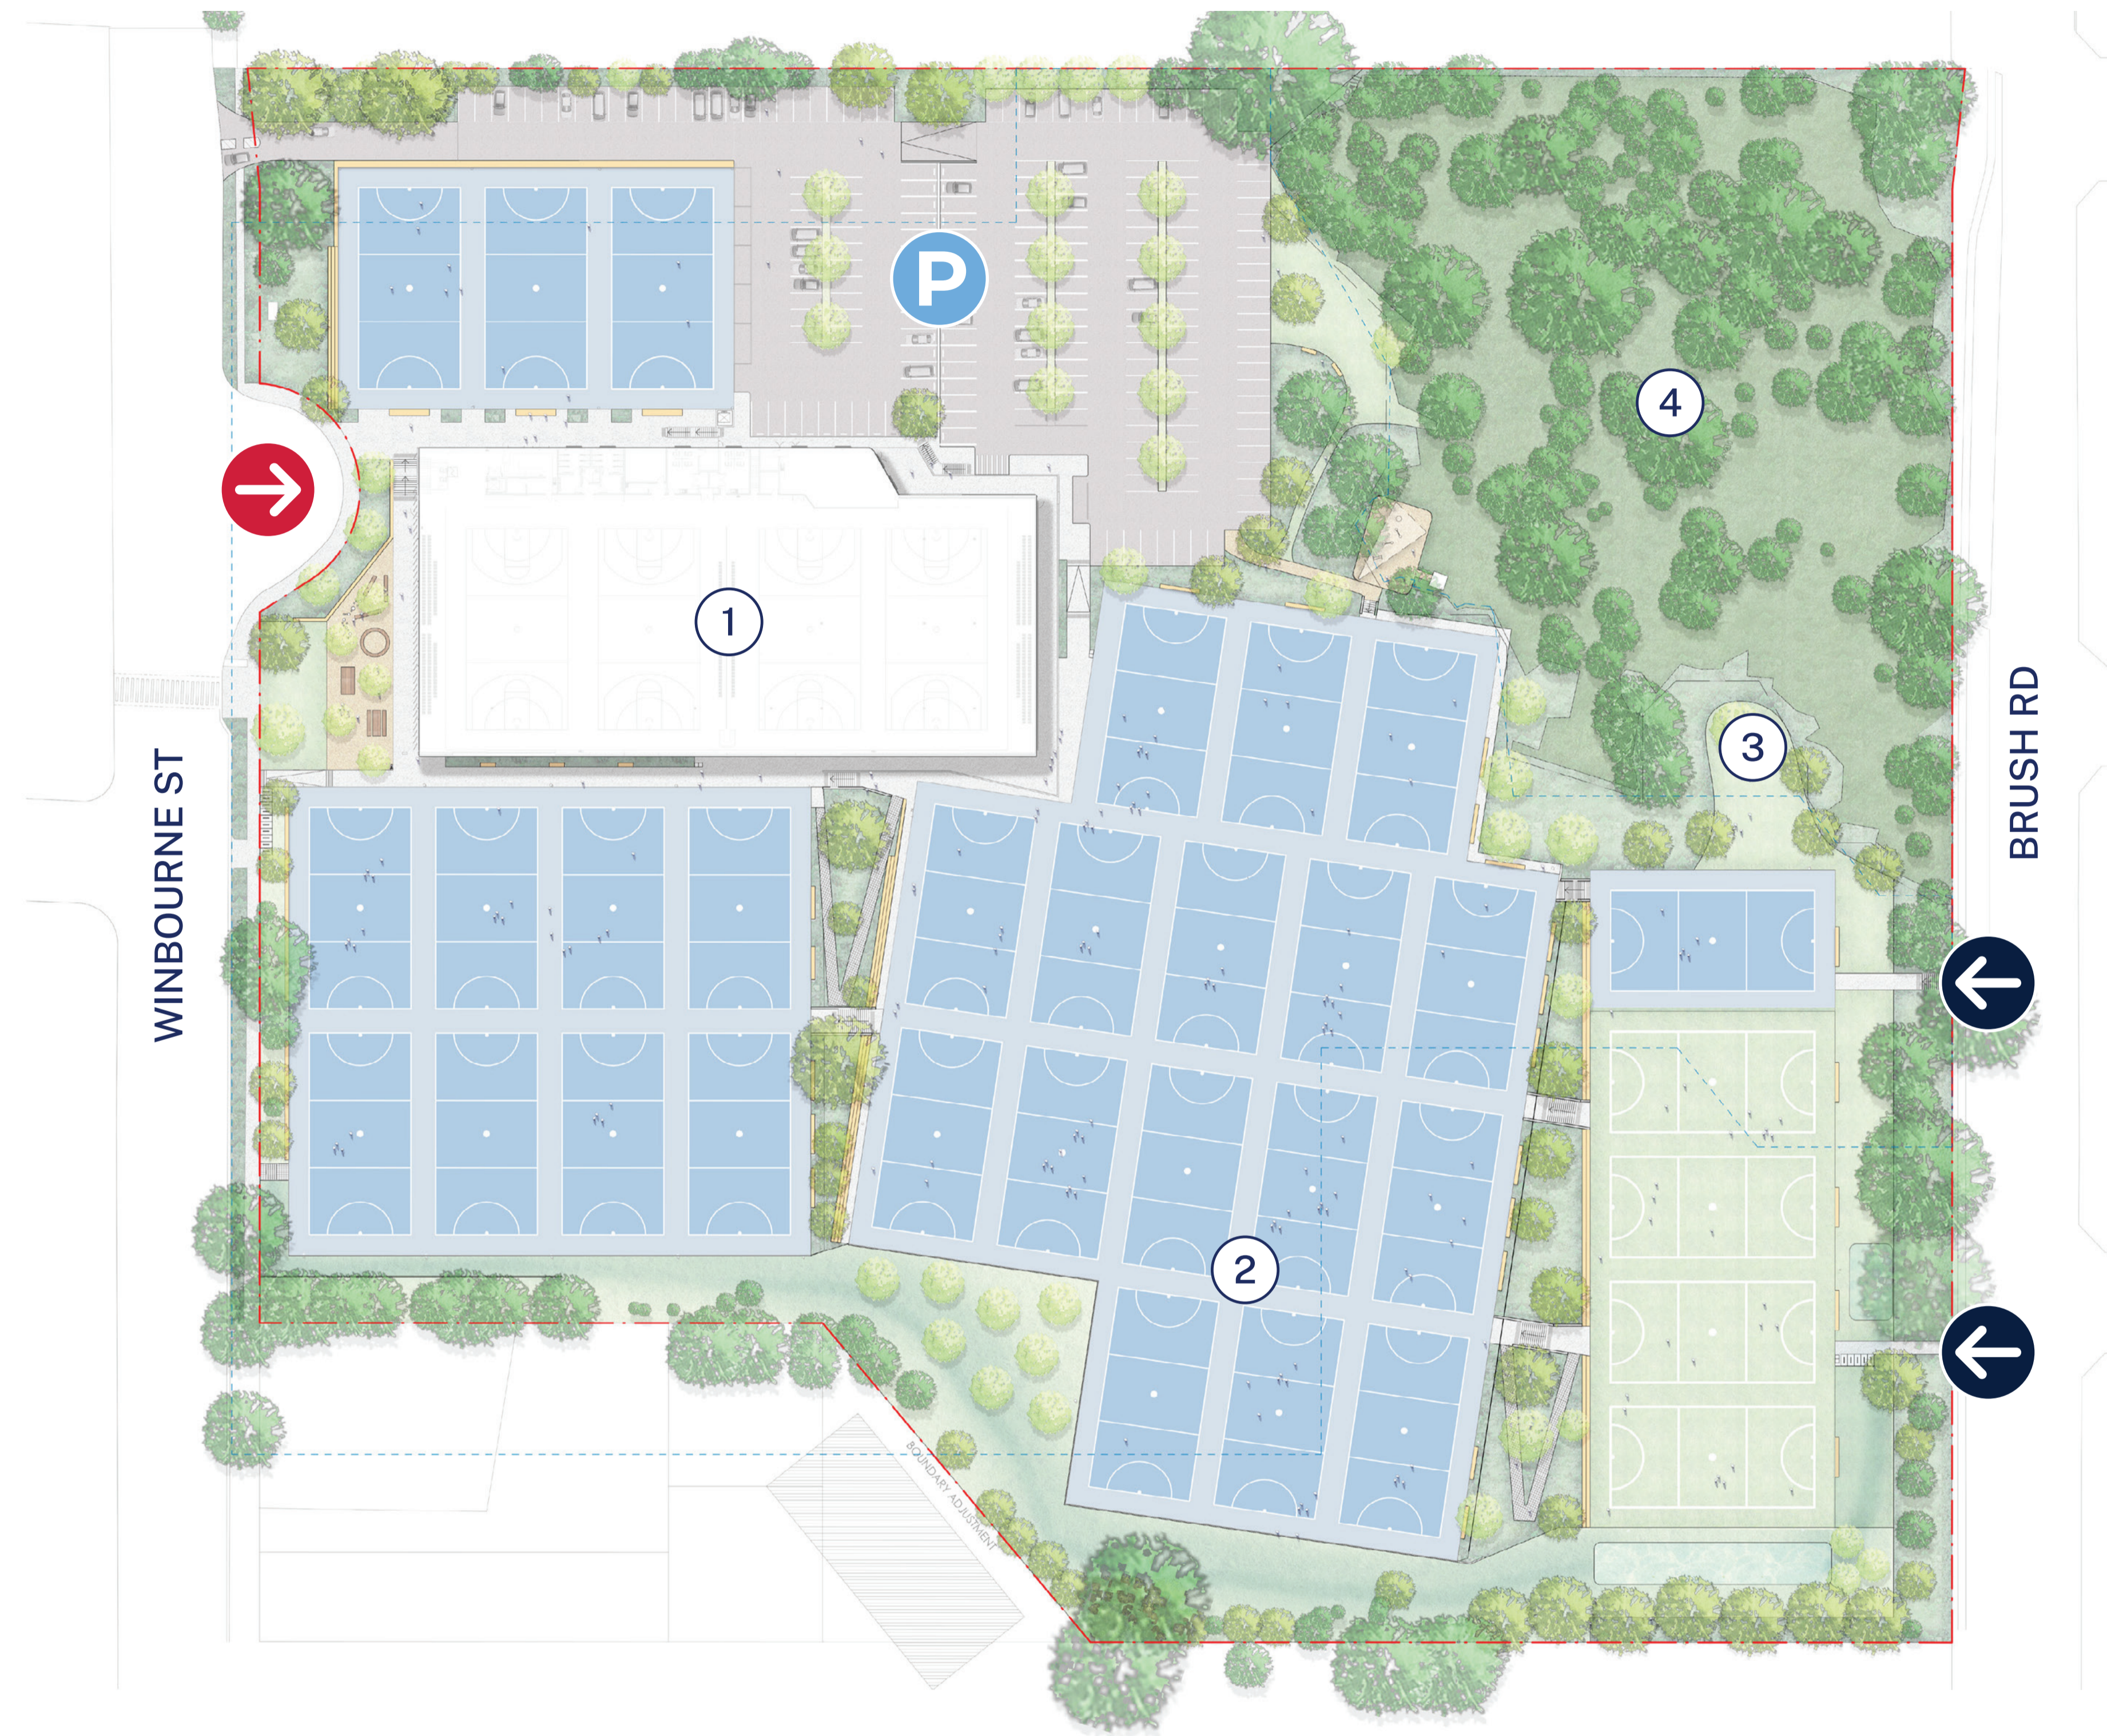

New **5,000sqm** indoor courts facility with 4 multipurpose courts and ancillary spaces

32 outdoor netball courts and associated amenities

Landscaping, including communal space with open lawns, picnic tables and seating

Proposed site plan

LEGEND

-  Main entry
-  Rear entry and exit
-  Outdoor carpark
-  Indoor courts and amenities building
-  Outdoor courts
-  Landscaped communal area
-  E2 ecological protected zone

West Ryde Multi-Sports Facility