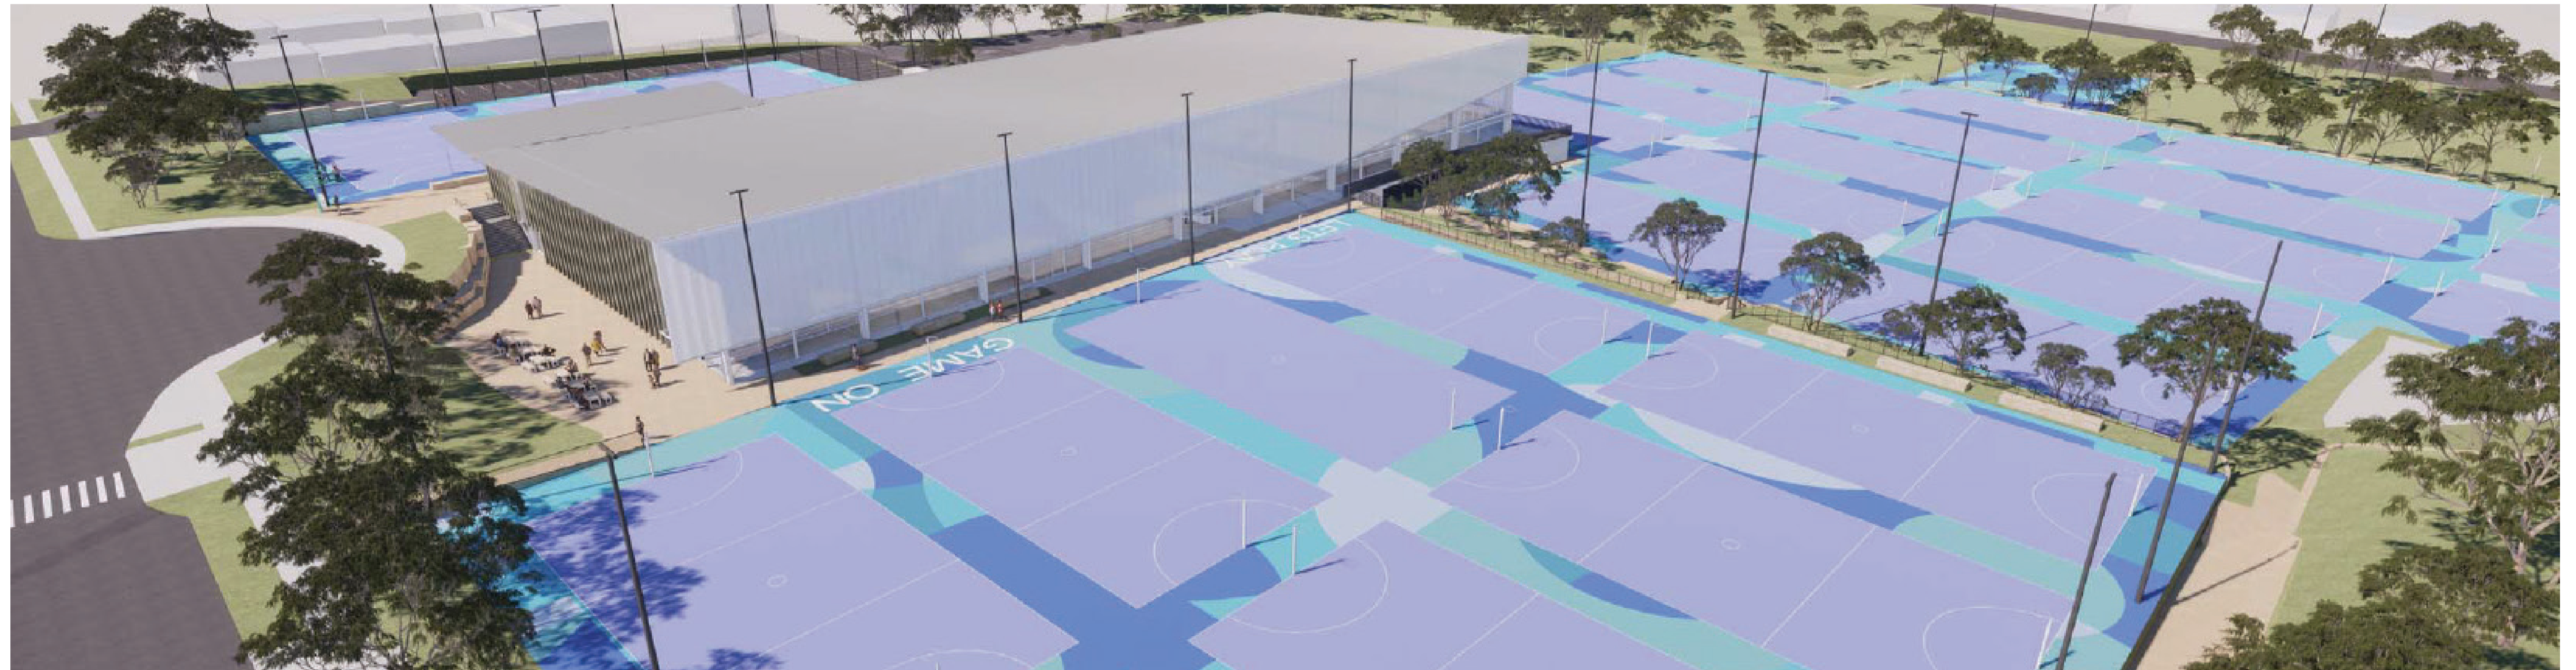

Timeline

Timeline is indicative only and may change subject to planning approval

Artist impression of the West Ryde Multi-Sports Facility (south west aerial view)

West Ryde Multi-Sports Facility

For more information phone: 1300 482 651
Email: schoolinfrastructure@det.nsw.edu.au