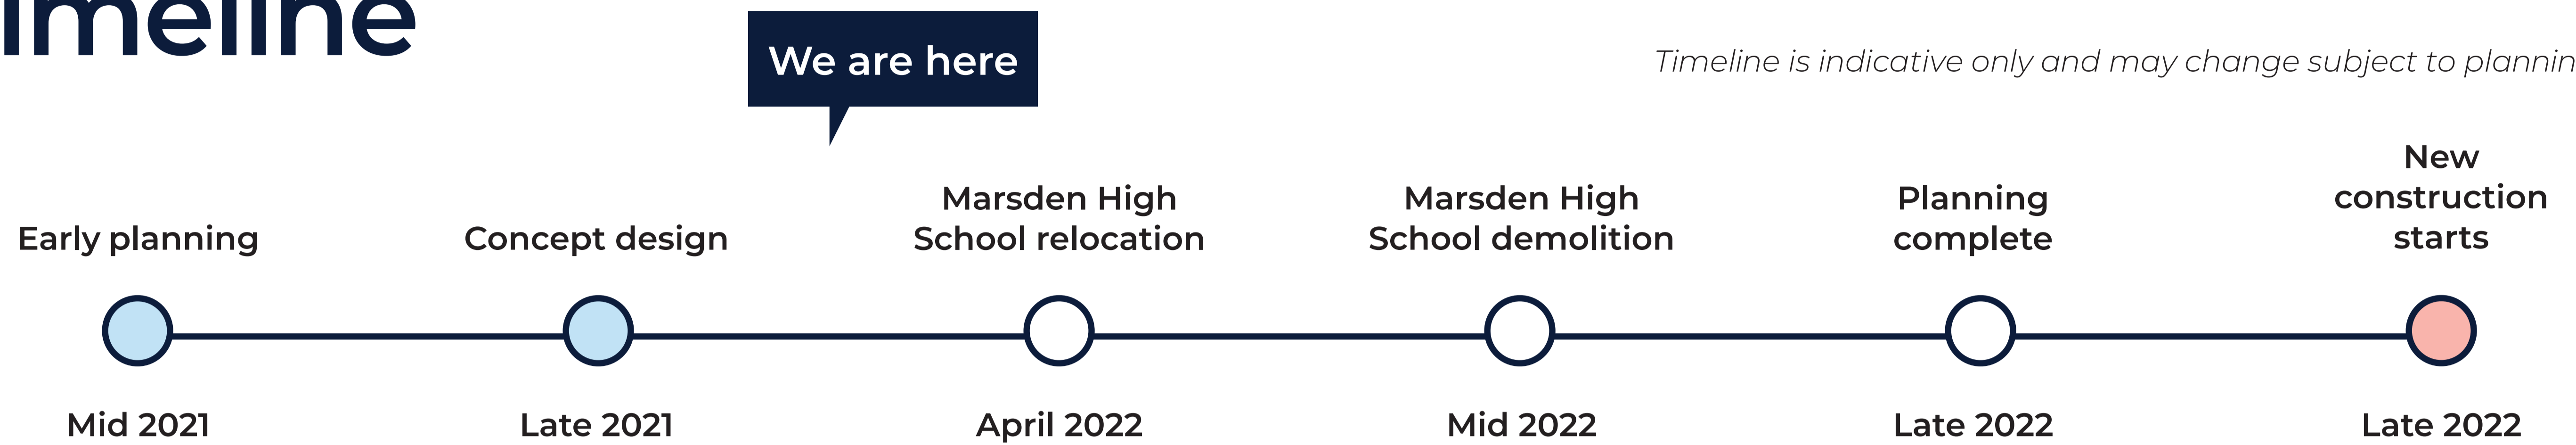

Timeline

Timeline is indicative only and may change subject to planning approval

Artist impression of the West Ryde Multi-Sports Facility (south west aerial view)

West Ryde Multi-Sports Facility

For more information phone: 1300 482 651
Email: schoolinfrastructure@det.nsw.edu.au