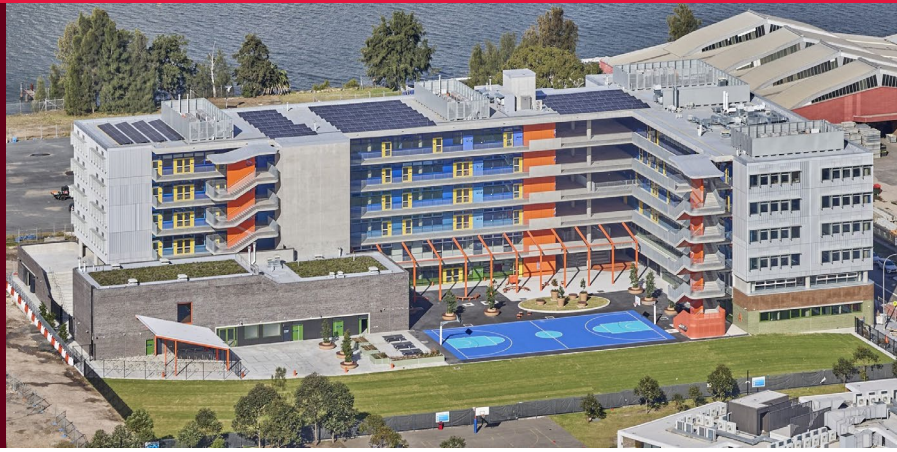

Wentworth Point High School

June 2024

As part of the NSW Government's plan to rebuild public education, the 2024-25 Budget is delivering record education funding, including \$3.6 billion for new and upgraded schools in Western Sydney. This targeted investment will ensure growing communities get access to a world class public education.

About Wentworth Point High School

A new public high school is opening in 2025 to cater for the growing population in the Wentworth Point, Sydney Olympic Park, Newington, Silverwater and Rhodes communities.

The new school includes a six-storey building with two wings, attached to a movement studio and amenities building.

The layout of the school creates a central courtyard for students that is physically separated and protected from the surrounding streets. The school is arranged by learning units with specialist learning spaces in one wing (Burroway Road side), and general learning spaces in the other.