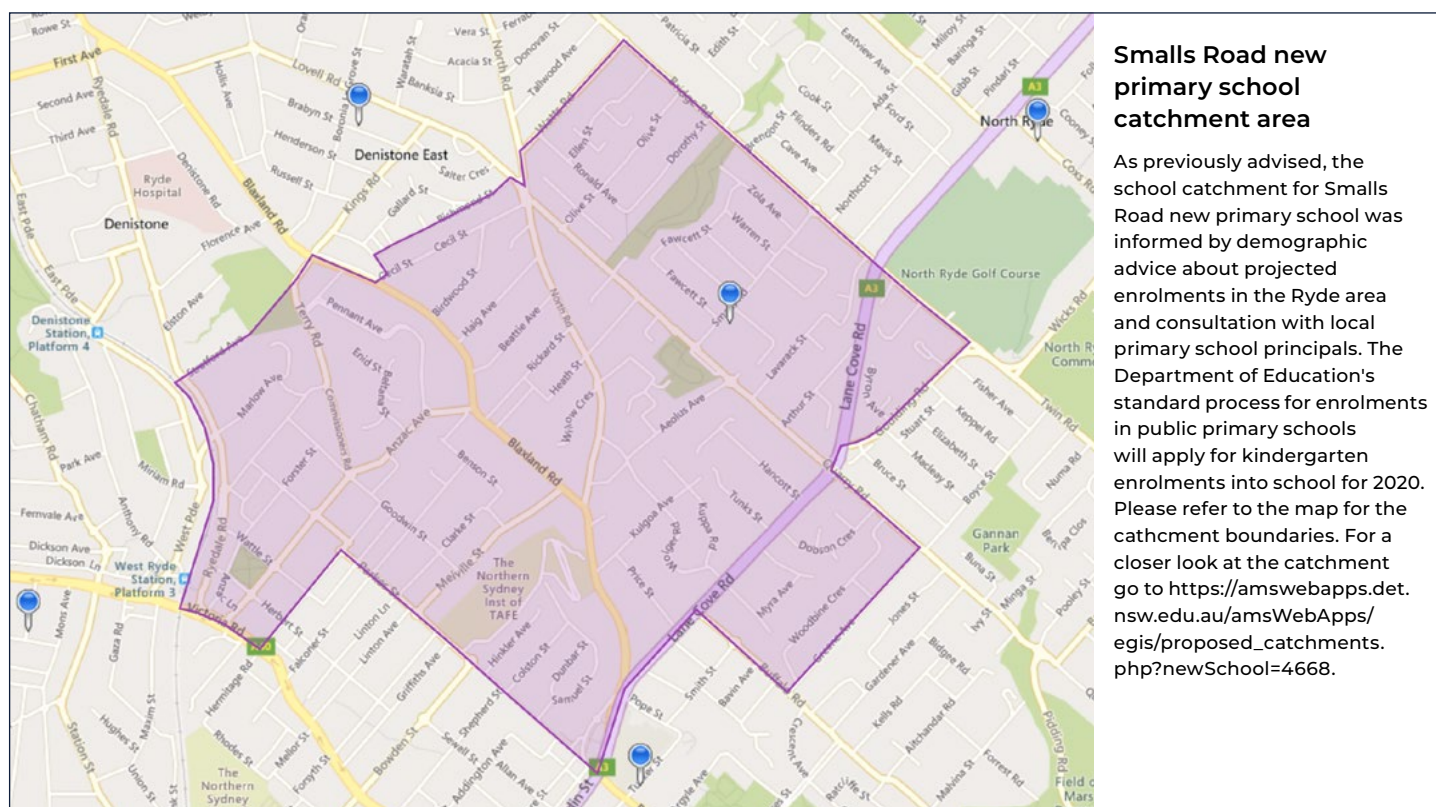

Smalls Road new primary school catchment area

As previously advised, the school catchment for Smalls Road new primary school was informed by demographic advice about projected enrolments in the Ryde area and consultation with local primary school principals. The Department of Education's standard process for enrolments in public primary schools will apply for kindergarten enrolments into school for 2020. Please refer to the map for the catchment boundaries. For a closer look at the catchment go to <https://amswebapps.det.nsw.edu.au/amsWebApps/egis/proposed_catchments.php?newSchool=4668>.

Frequently asked questions

Why is Smalls Road new primary school only accepting enrolment for Kindergarten for 2020?

A staged approach to school operations will begin with Kindergarten students in 2020. This will provide time to start to develop the school culture and to establish systems and processes in consultation with key stakeholders to reflect the school's growing identity.

Will there be Out of school hours care (OSHC) available at Smalls Road new primary school?

As part of the new building, facilities will be provided for an OSHC to operate at the school. More information will be made available at the schools website smallsroad-p.schools.nsw.gov.au.

What if I don't live in the catchment but still want my child to attend kindergarten at Smalls Road new primary school in 2020?

The standard process will apply for requests for out-of-area enrolments in accordance with the department's enrolment policy. Once the Principal has been appointed, contact the school if you wish to make application for an out-of-area enrolment.

What if I want to enrol my child in my previous in-area school?

The standard process will apply for requests for out-of-area enrolments in accordance with the department's enrolment policy. Please contact the Principal of the school where you are seeking enrolment for further information.

What if I enrolled my child for Kindergarten 2020 at my previous in-area school and want to change to Smalls Road new primary school?

Smalls Road new primary school will accept all local enrolments. If you would like to transfer your child's 2020 Kindergarten enrolment, please contact Smalls Road new primary school staff via email smallsroad-p.school@det.nsw.edu.au

For more information contact:

School Infrastructure NSW
Email: schoolinfrastructure@det.nsw.edu.au
Phone: 1300 482 651
www.schoolinfrastructure.nsw.gov.au