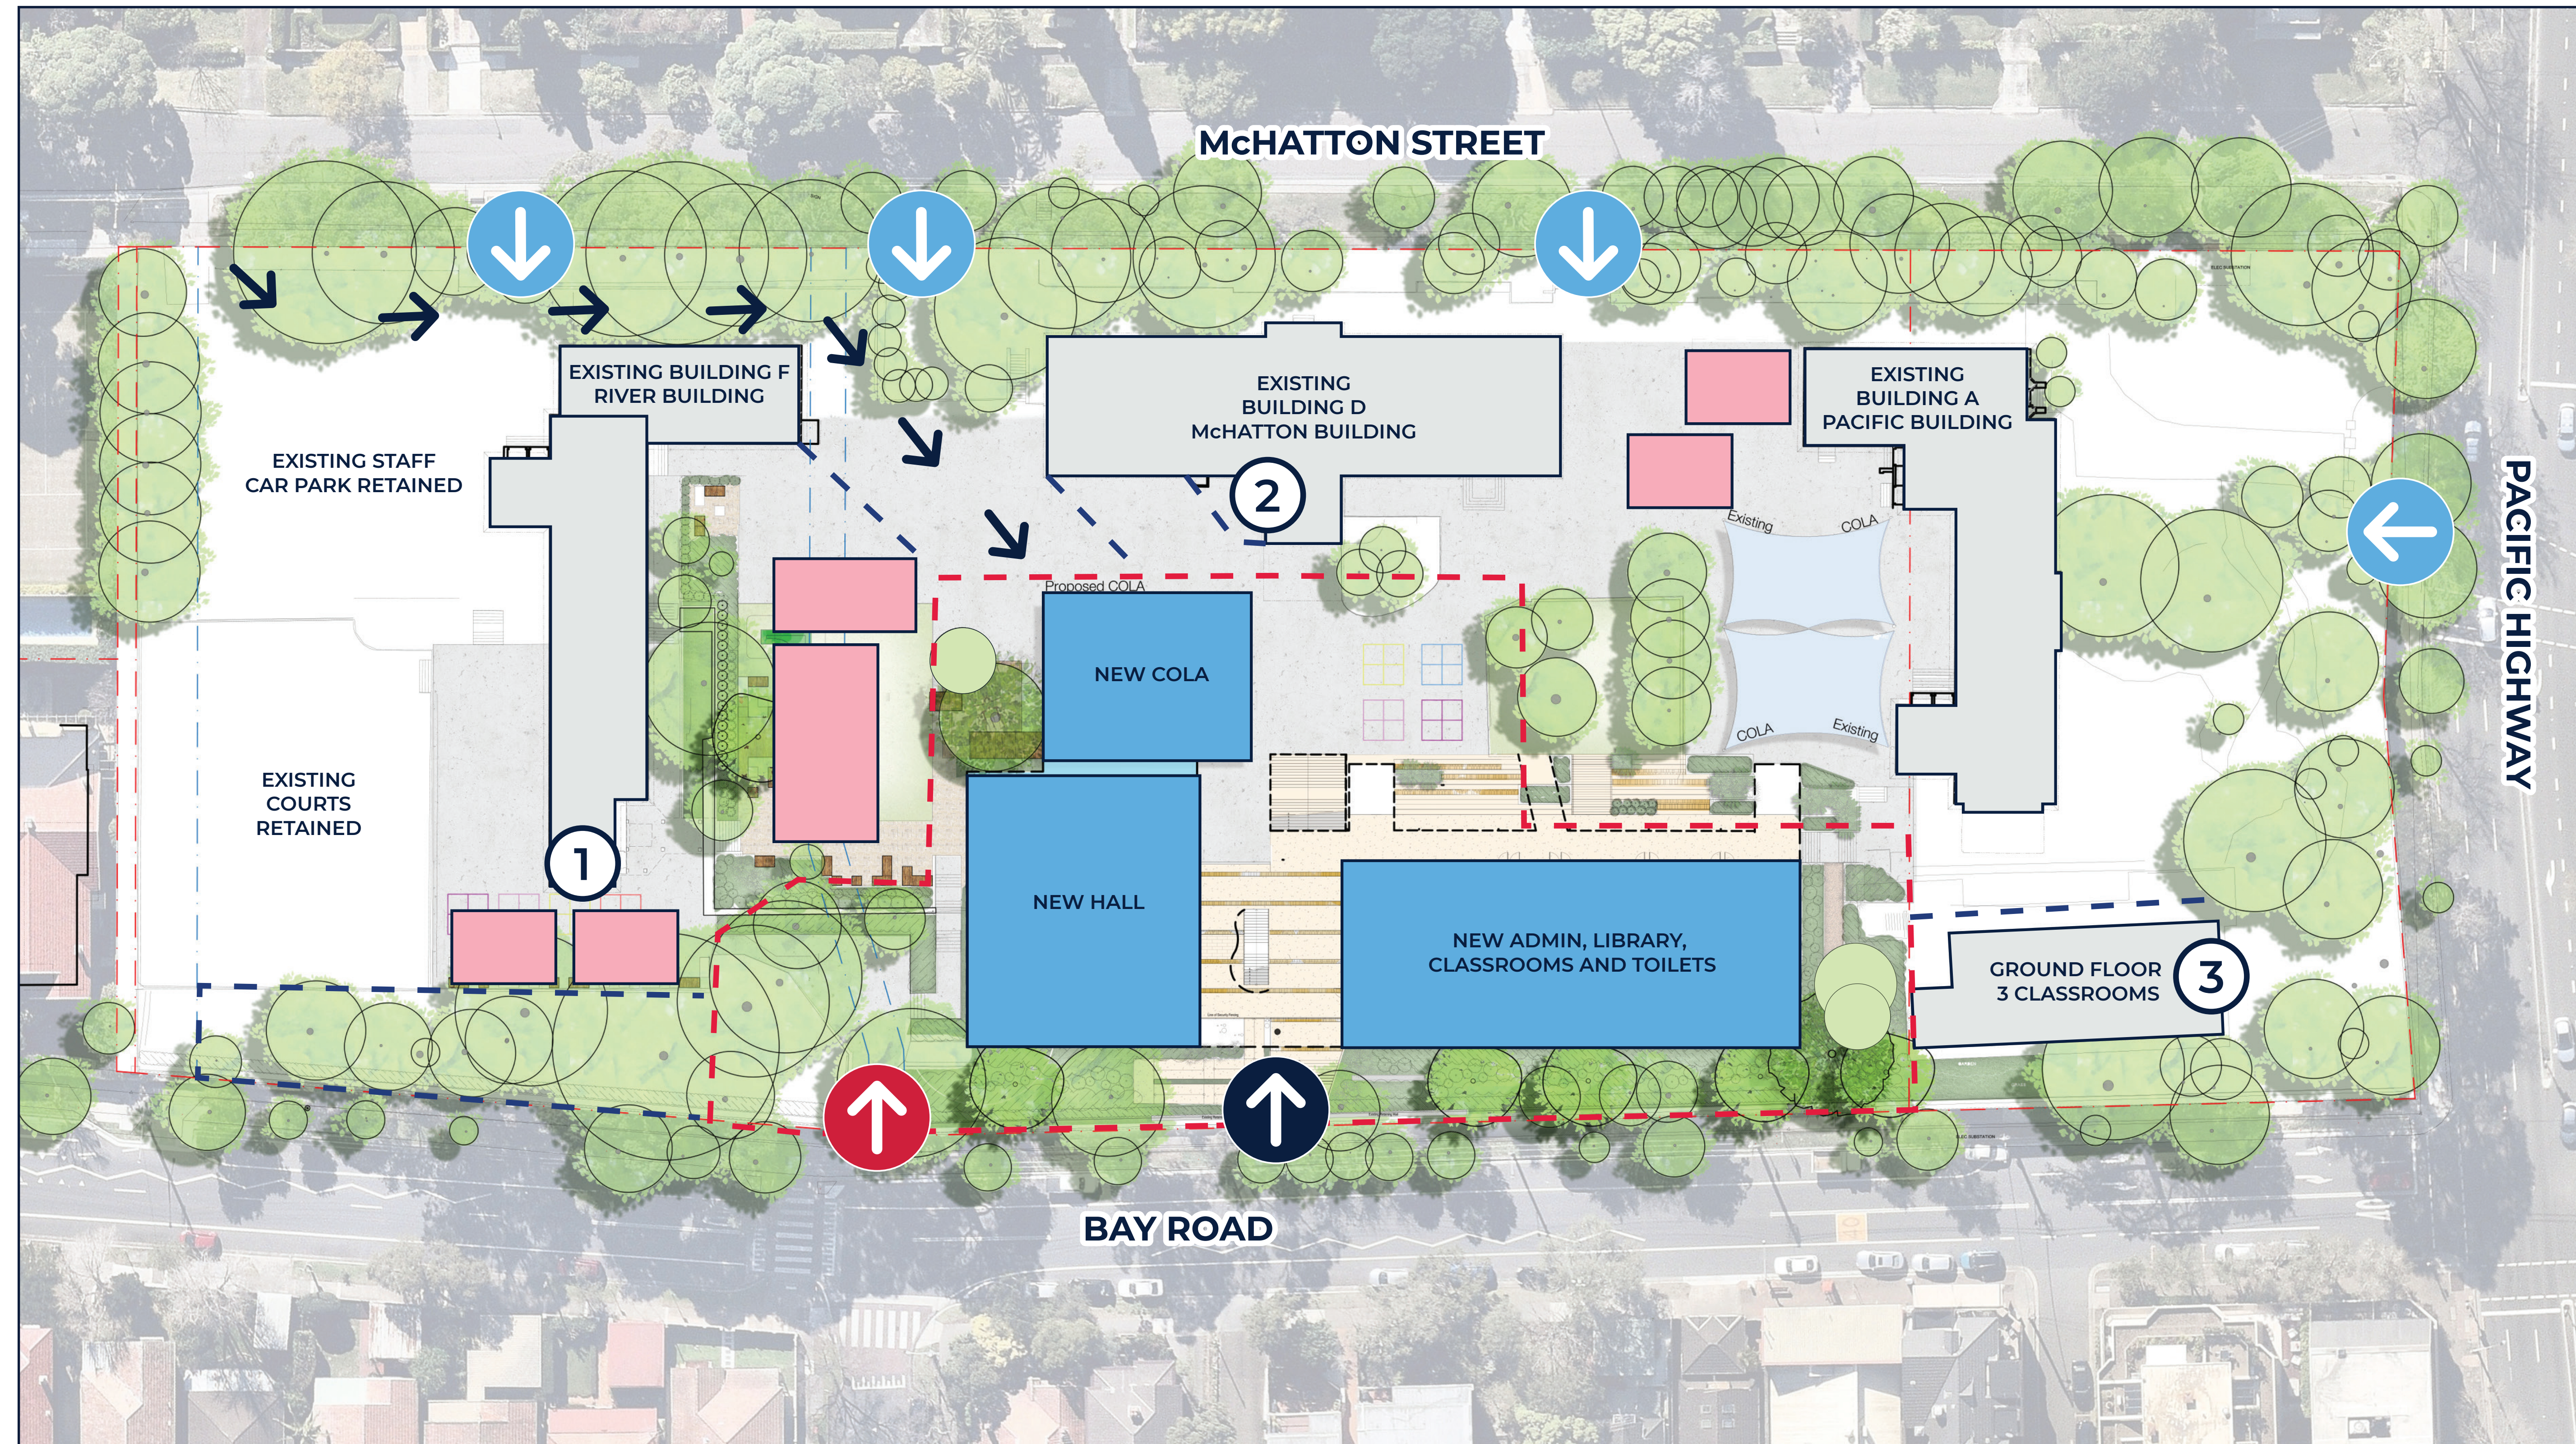

North Sydney Public School

North Sydney Public School upgrade

For more information phone: 1300 482 651
Email: schoolinfrastructure@det.nsw.edu.au

Staging Plan 1

LEGEND

-  Temporary secure construction vehicle access until Bay Road access opens in Term 2
-  Construction worker entry until early-2023
-  Construction vehicle access from Bay Road to start in Term 2
-  Student entry gates open during construction
-  New buildings to open early 2023
-  Demountables to be removed
-  Security fence to be removed Term 3
-  Hoarding will be in place until early-2023
-  1 Toilet upgrades in Block F to be open for use in late Term 3
-  2 Canteen and toilet upgrades in Block D open for use in Term 3
-  3 Ground floor Block G conversion into three classrooms

North Sydney Public School upgrade

For more information phone: 1300 482 651
Email: schoolinfrastructure@det.nsw.edu.au

Staging Plan 2

LEGEND

-  Construction worker entry until early-2023
-  Construction vehicle access from Bay Road to start in Term 2
-  Student entry gates open during construction
-  New buildings to be completed early 2023
-  Demountables to be removed
-  Construction work zone
-  Hoarding will be in place to early-2023
-  Toilet upgrades in Block A to open for use in Term four