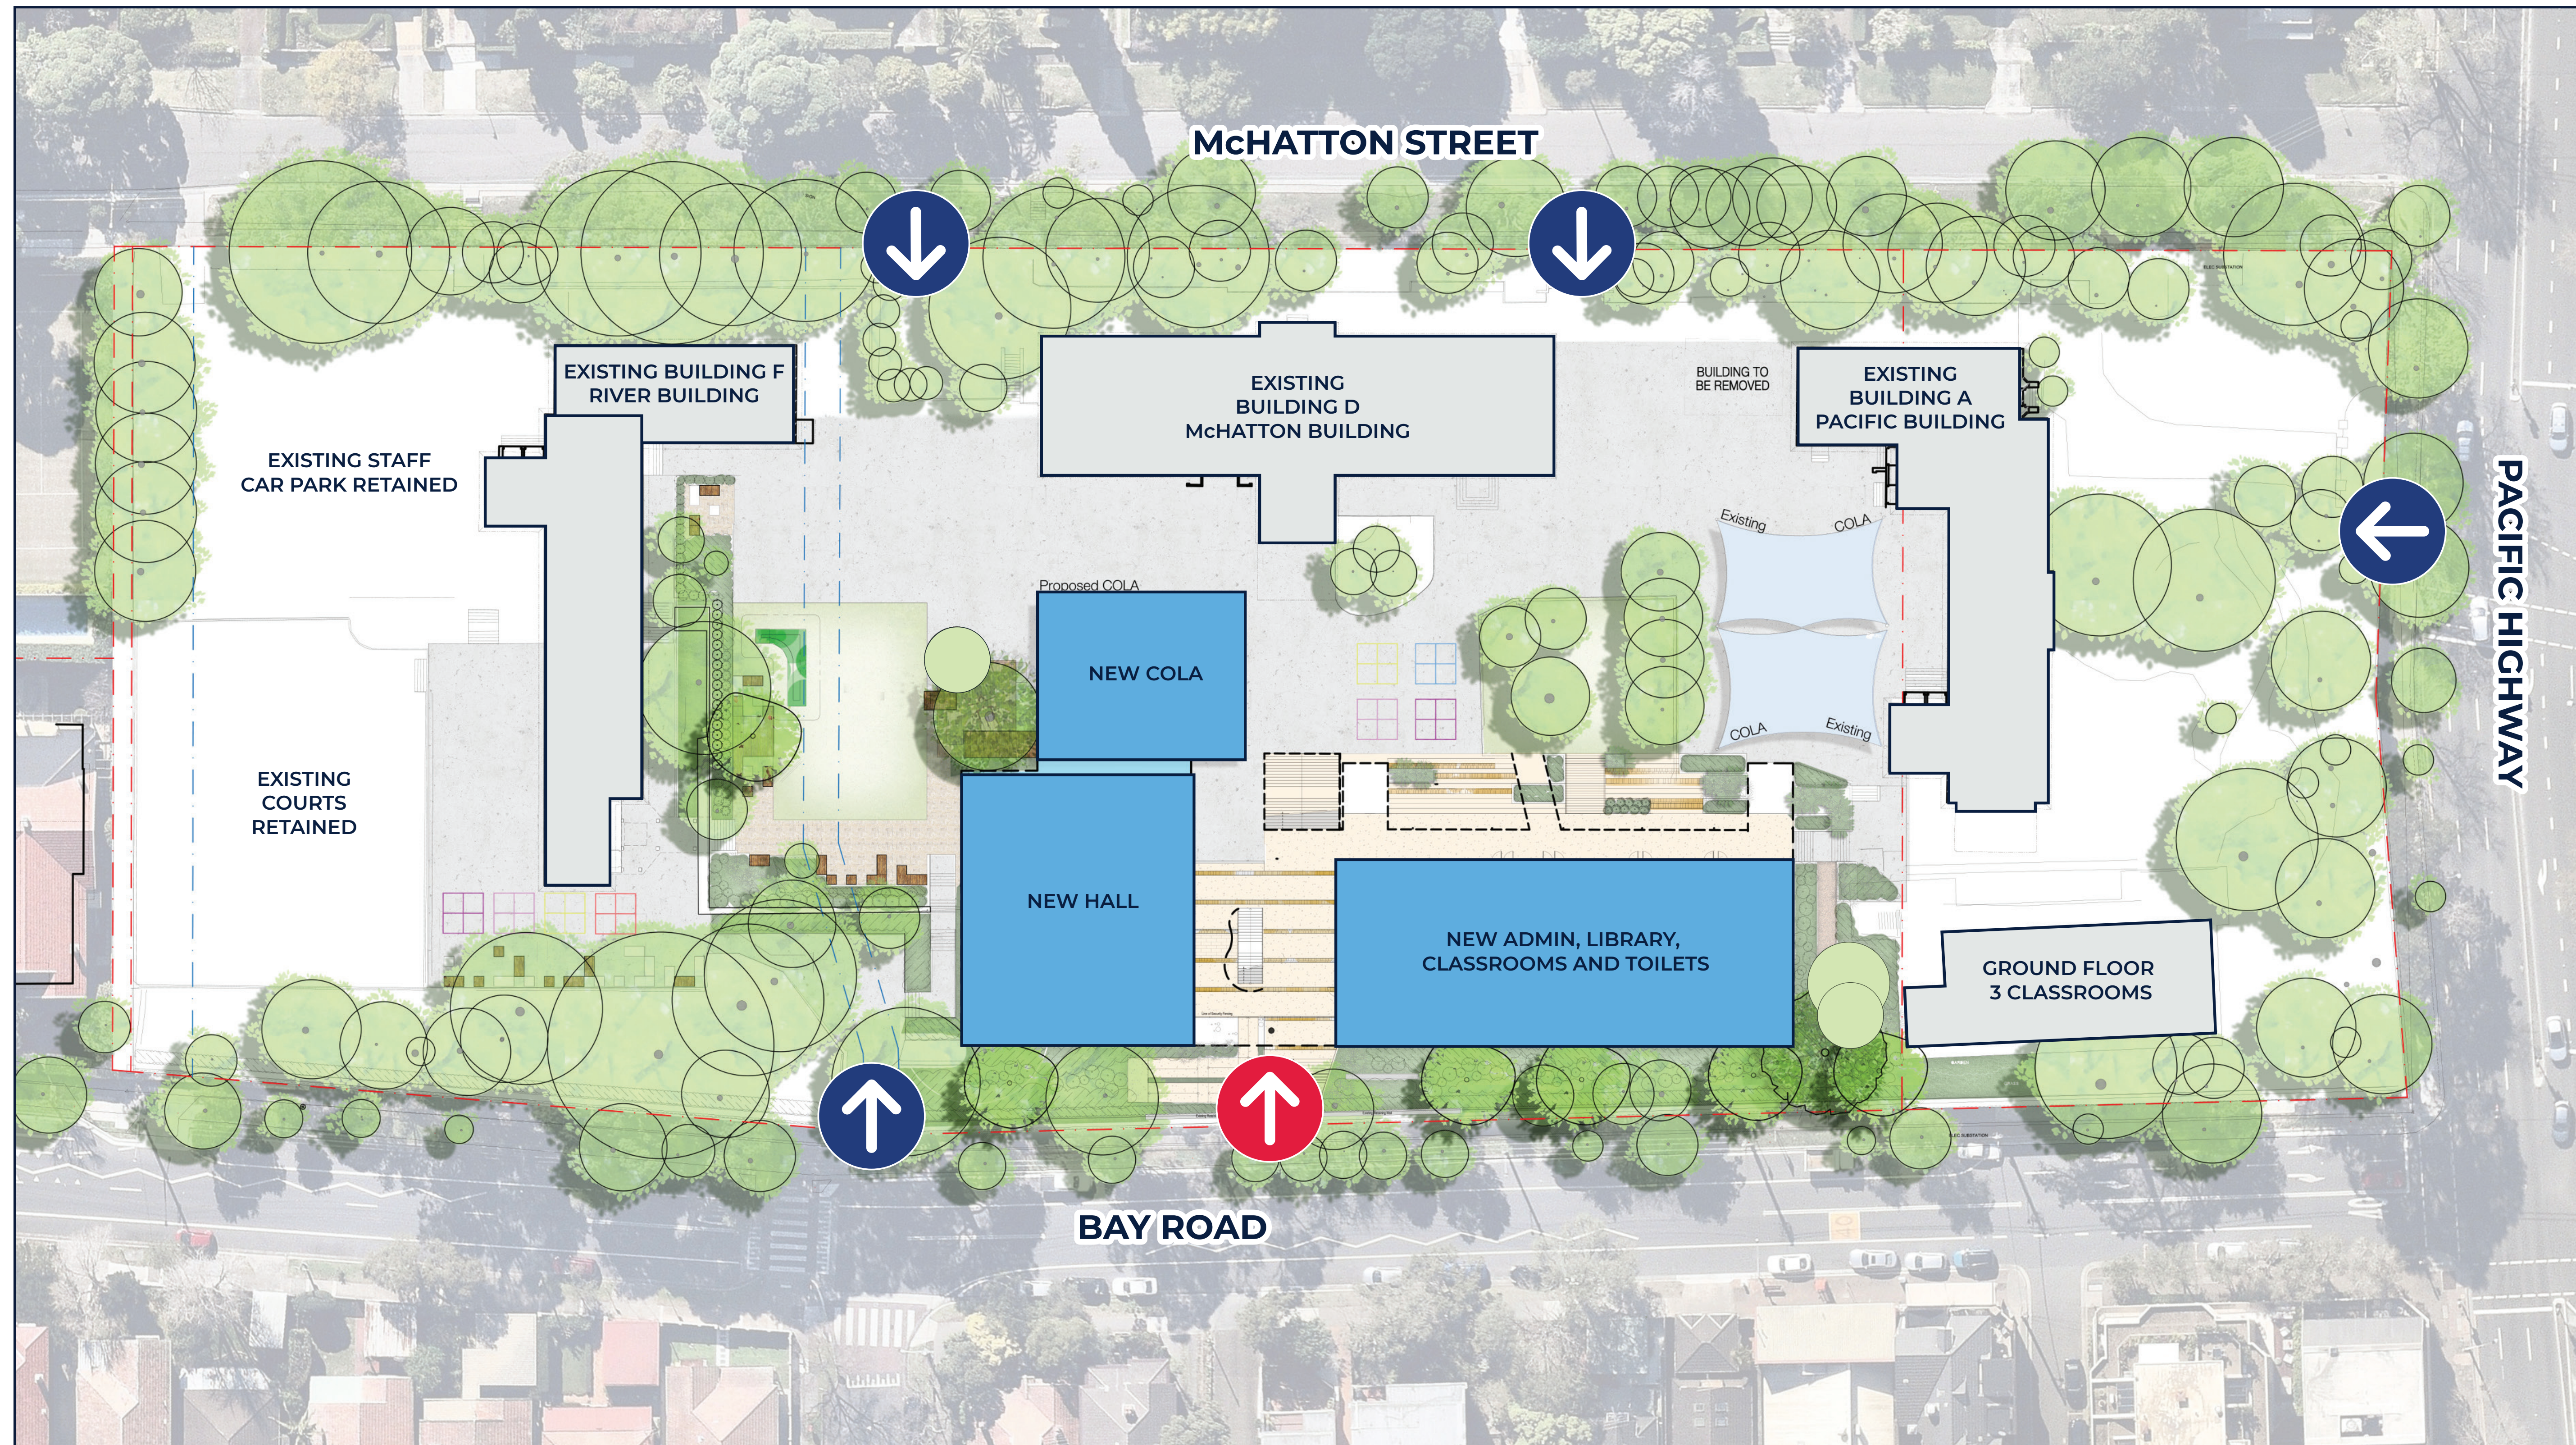

Early 2023

LEGEND

- New main entry
- Secondary entry
- New buildings to open early 2023

North Sydney Public School upgrade

For more information phone: 1300 482 651
Email: schoolinfrastructure@det.nsw.edu.au