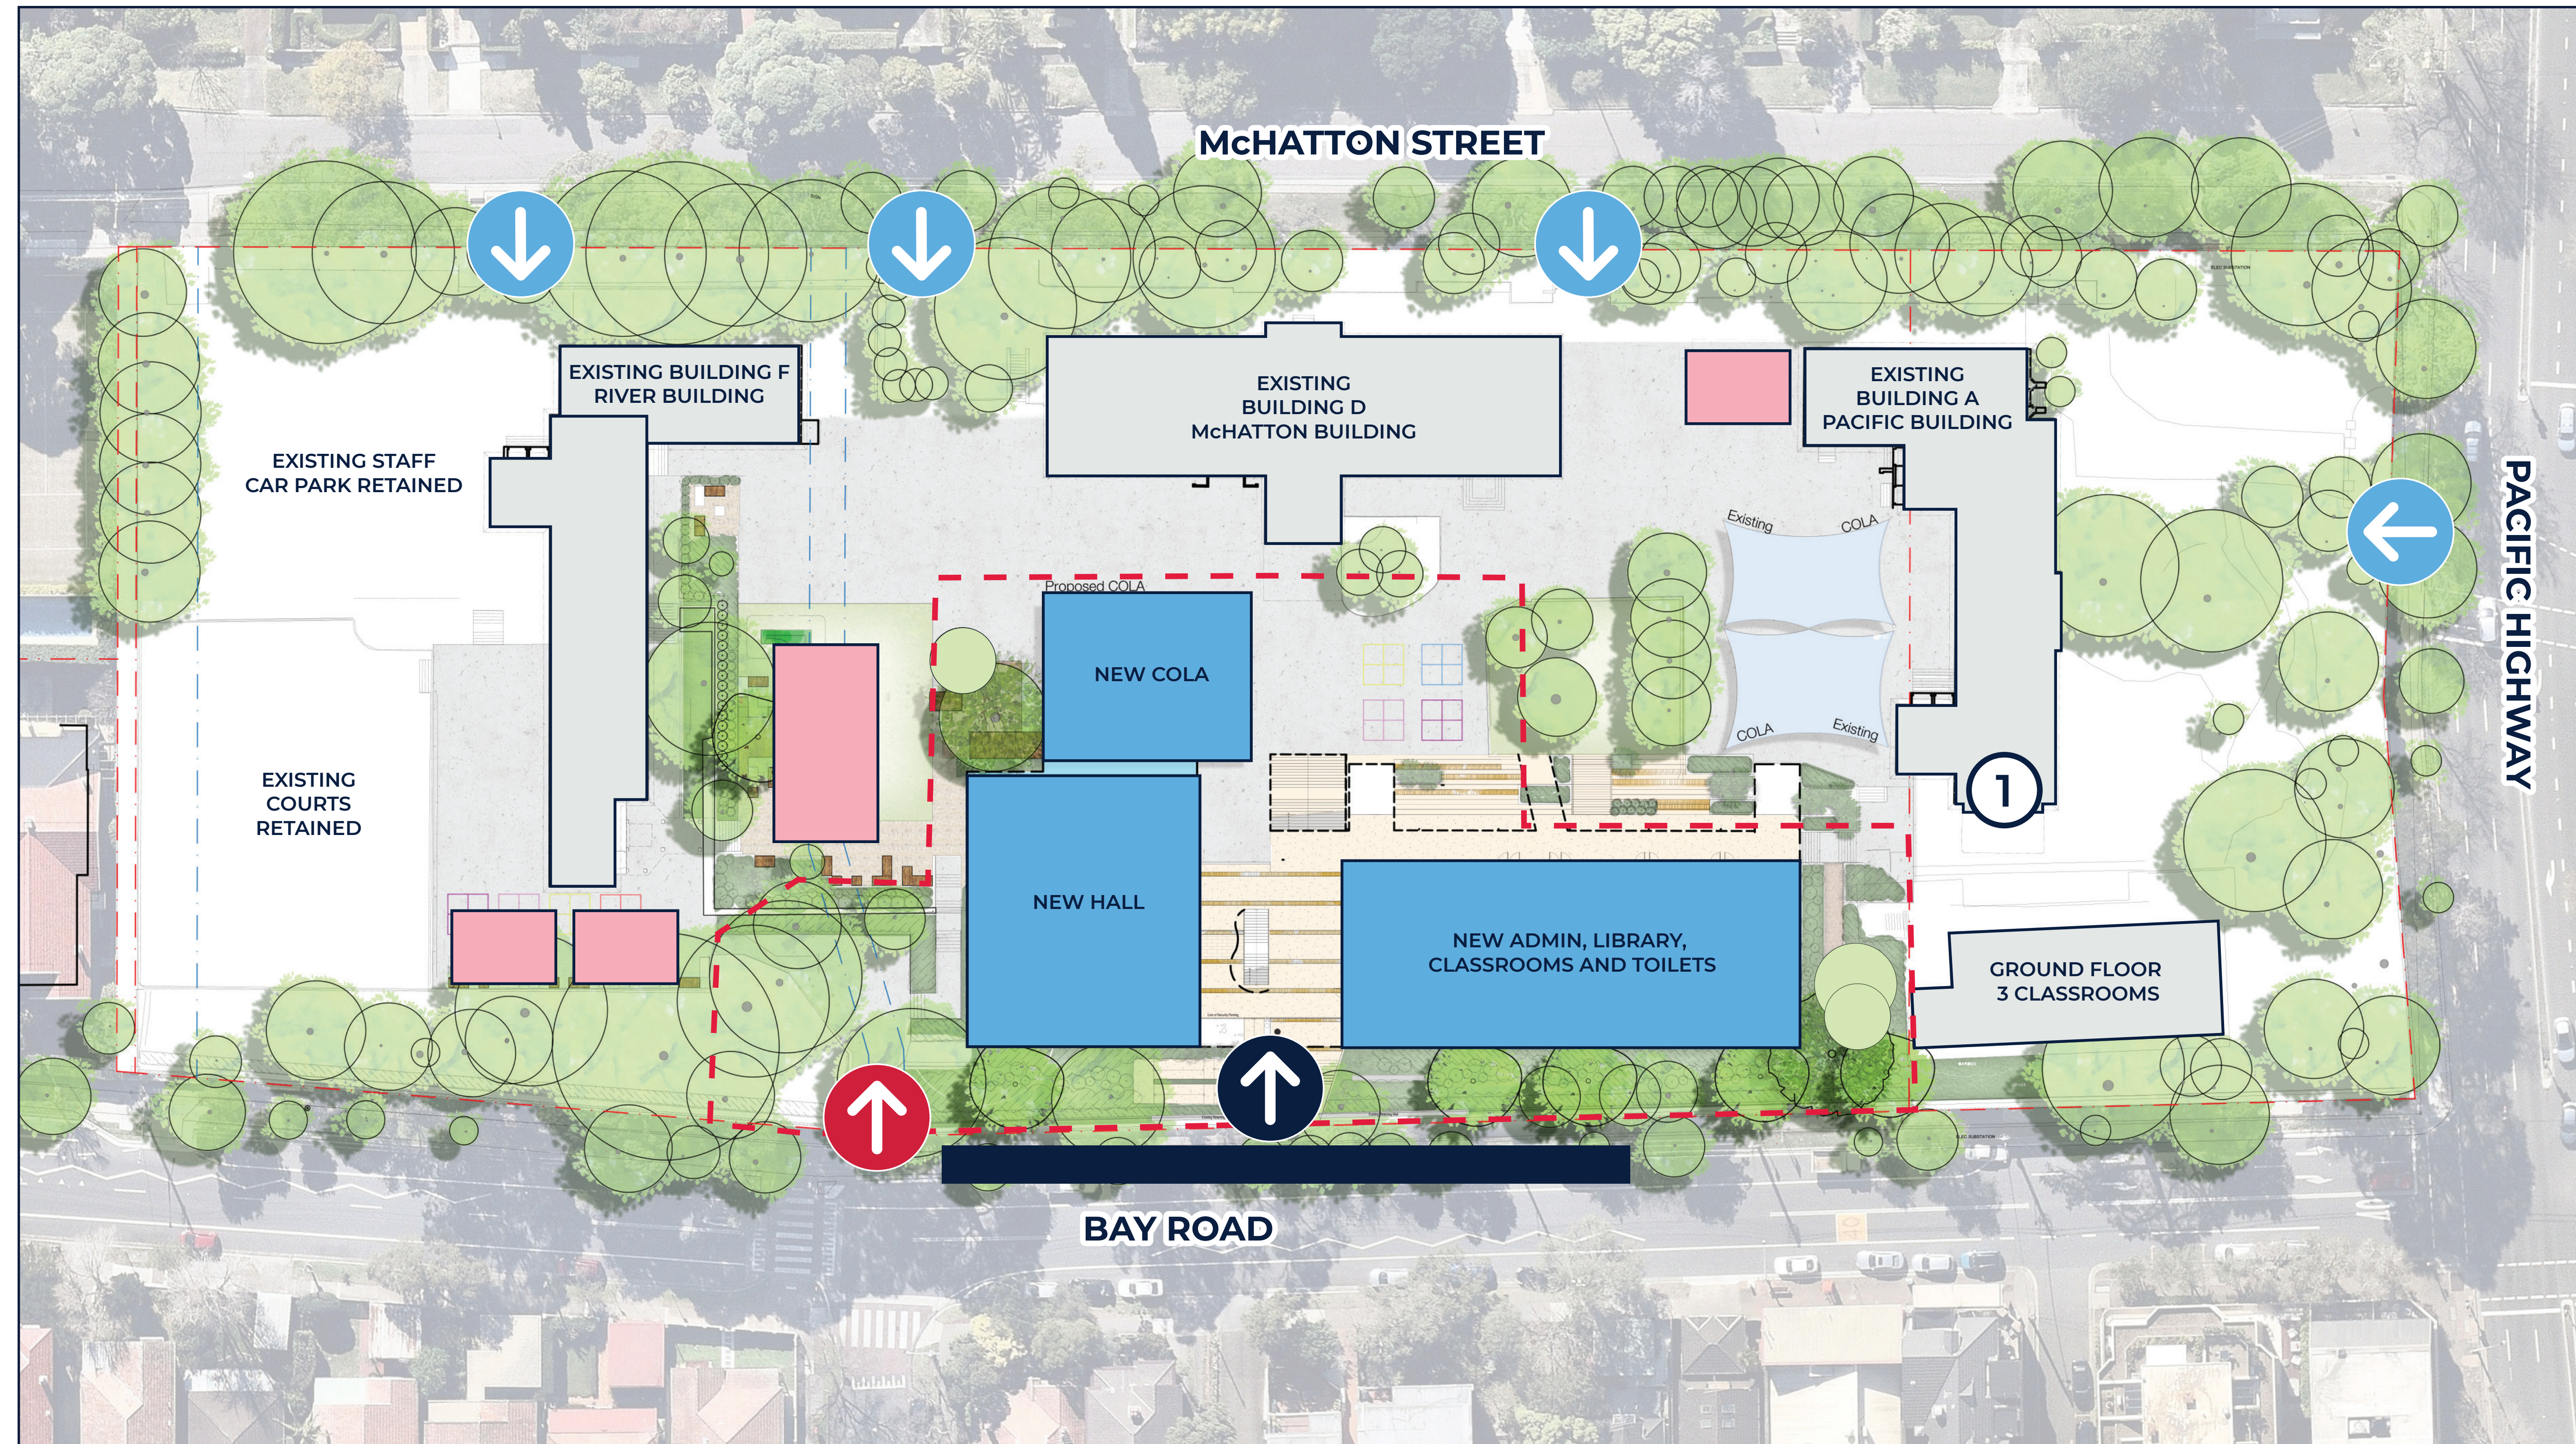

North Sydney Public School

North Sydney Public School upgrade

For more information phone: 1300 482 651
Email: schoolinfrastructure@det.nsw.edu.au

Staging Plan 1

LEGEND

-  Temporary secure construction vehicle access until Bay Road access opens in Term 2
-  Construction worker entry until early-2023
-  Construction vehicle access from Bay Road to start in Term 2
-  Student entry gates open during construction
-  New buildings to open early 2023
-  Demountables to be removed
-  Security fence to be removed Term 3
-  Hoarding will be in place until early-2023
-  1 Toilet upgrades in Block F to be open for use in late Term 3
-  2 Canteen and toilet upgrades in Block D open for use in Term 3
-  3 Ground floor Block G conversion into three classrooms

North Sydney Public School upgrade

For more information phone: 1300 482 651
Email: schoolinfrastructure@det.nsw.edu.au

Staging Plan 2

LEGEND

-  Construction worker entry until early-2023
-  Construction vehicle access from Bay Road to start in Term 2
-  Student entry gates open during construction
-  New buildings to be completed early 2023
-  Demountables to be removed
-  Construction work zone
-  Hoarding will be in place to early-2023
-  Toilet upgrades in Block A to open for use in Term four