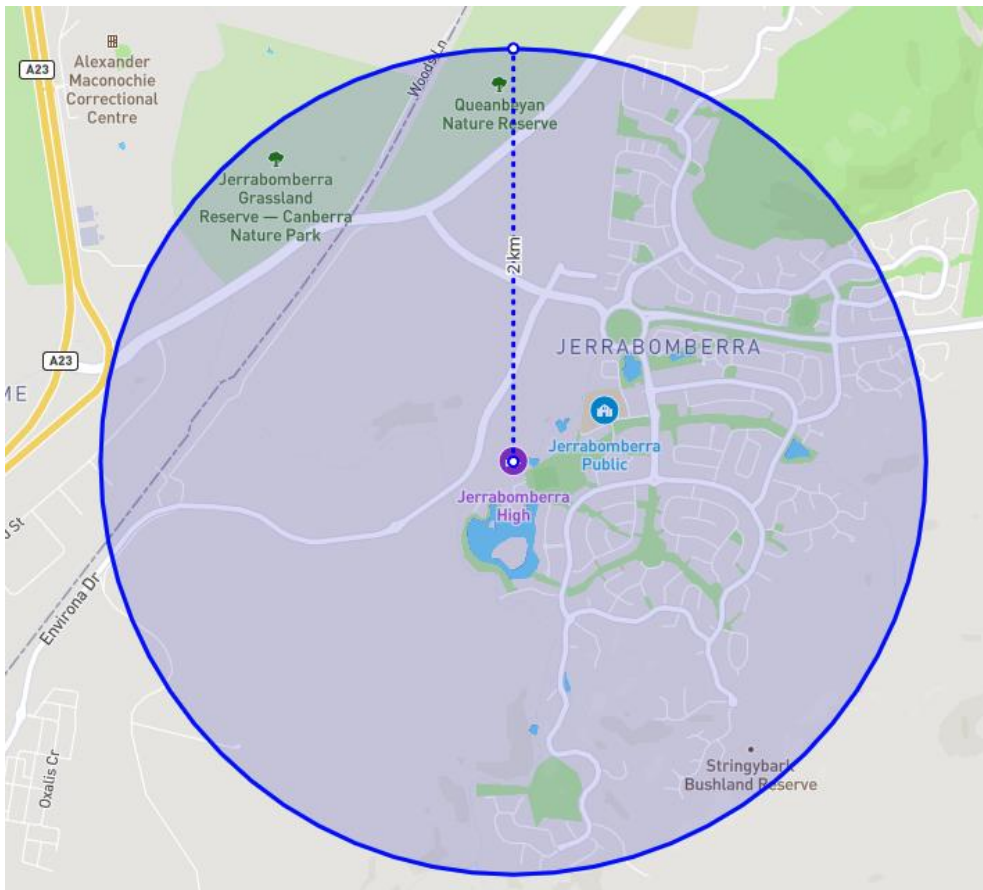

Artist impression of Jerrabomberra High School

Jerrabomberra High School

Project update | April 2023

Project overview

Jerrabomberra High School opened on Day 1 Term 1 2023 in purpose built temporary facilities located at Jerrabomberra Public School. Construction of the new permanent high school has begun. It will have modern facilities, with 25 flexible learning spaces including 3 support learning spaces, to accommodate approximately 500 students. It will deliver a library, multi-purpose hall, canteen, sports courts, covered outdoor learning area (COLA), outdoor space and administration facilities.

Progress on Block B (left) and Block A (right)

Next steps

We are working with Transport for NSW to understand what the bus routes to the permanent high school site will be.

If your child attends Jerrabomberra High School now, or will attend next year, and wants access to bus services to travel to the permanent school site, please visit the expression of interest page via edu.nsw.link/JerraBusEOI or by scanning the QR code (right) to register your details.

Note that to be eligible for a free school travel bus pass under the School Student Transport Scheme (SSTS), the minimum distance for high school students is:

- the straight line distance from the student's home address to school is more than 2km (map below), or
- the walking distance from home to school by the most direct practical walking route is 2.9km or further.

Scan the QR code to register your interest in the SSTS to the permanent JHS site

2km radius from permanent site of Jerrabomberra High School

For more information about school student travel please visit the Transport for NSW website: <https://transportnsw.info/tickets-opal/ticket-eligibility-concessions/school-student-travel>