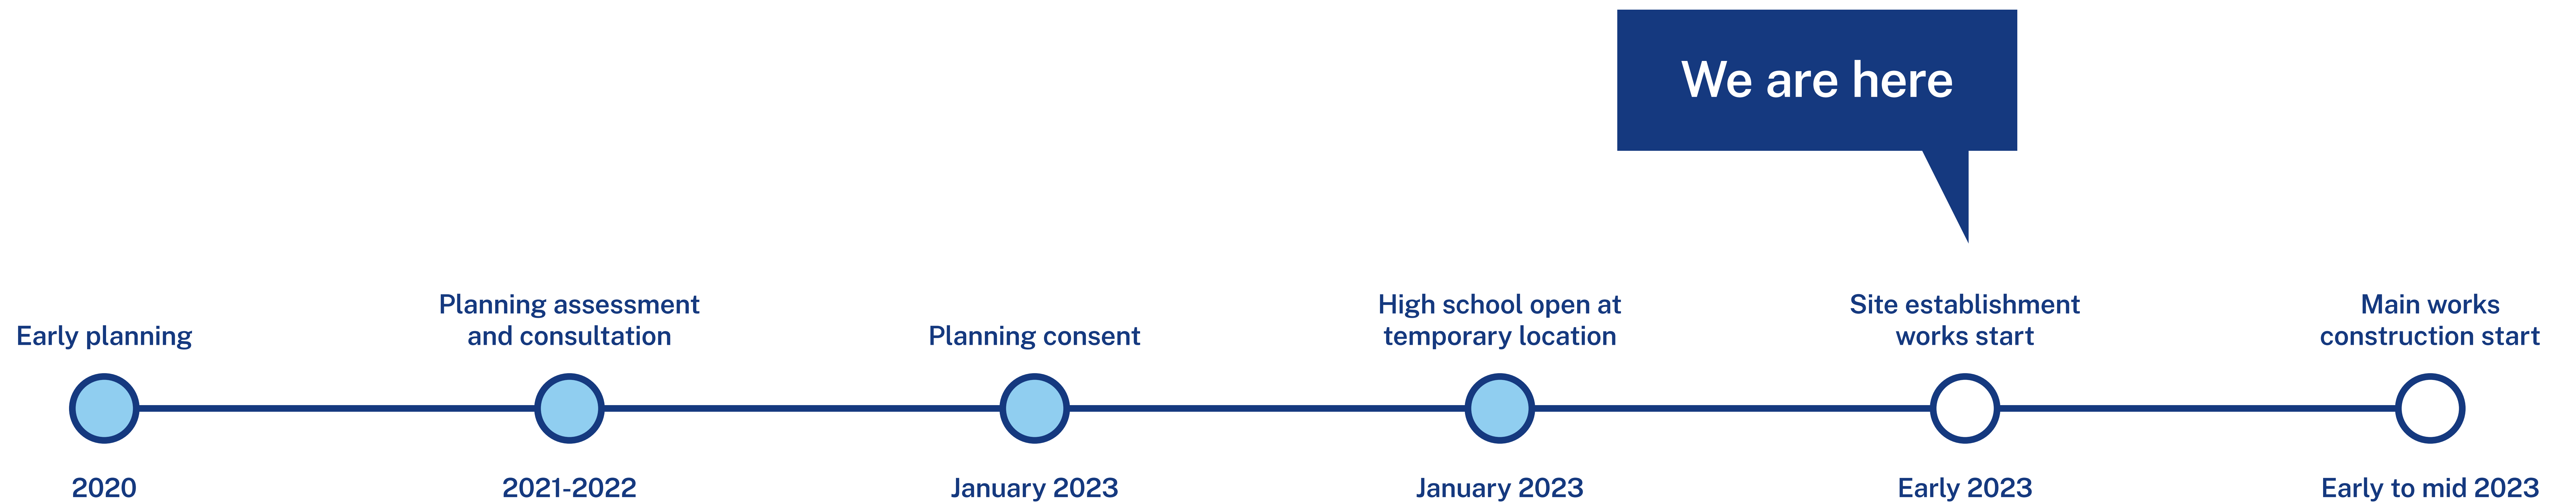

Timeline

Bungendore High School

For more information phone: 1300 482 651
Email: schoolinfrastructure@det.nsw.edu.au
schoolinfrastructure.nsw.gov.au