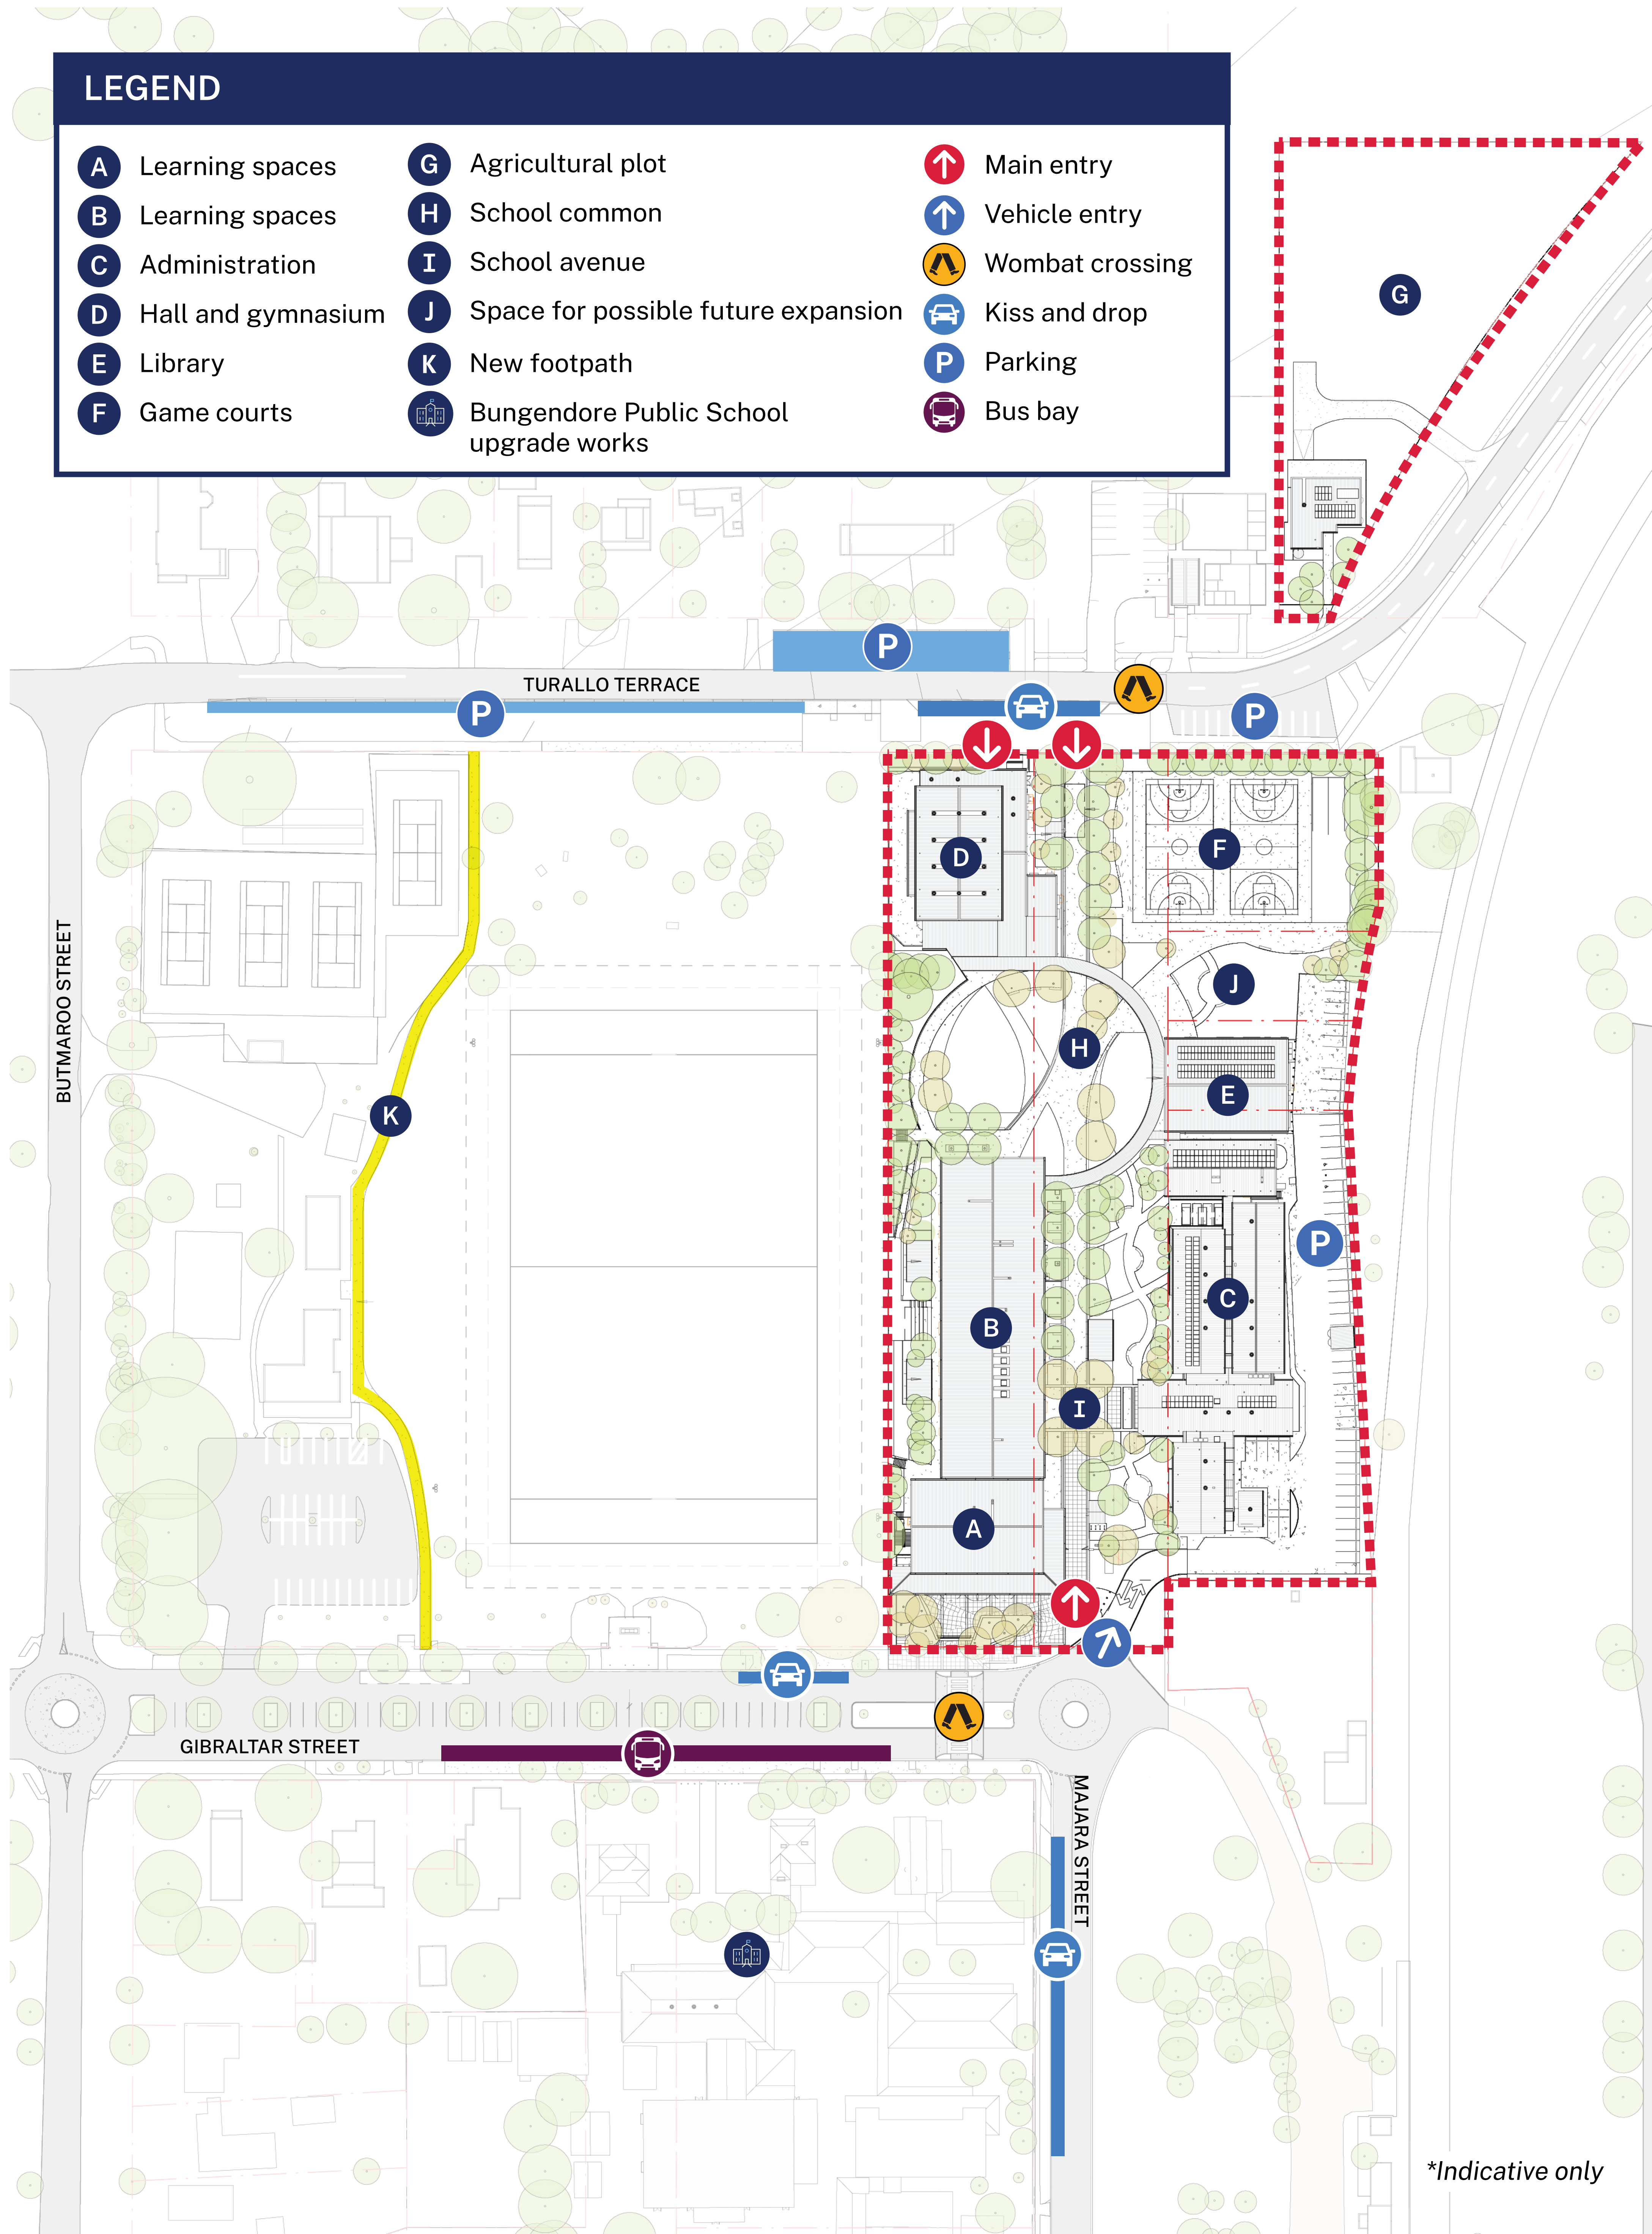

Site map

Bungendore High School

For more information phone: 1300 482 651
 Email: schoolinfrastructure@det.nsw.edu.au
schoolinfrastructure.nsw.gov.au