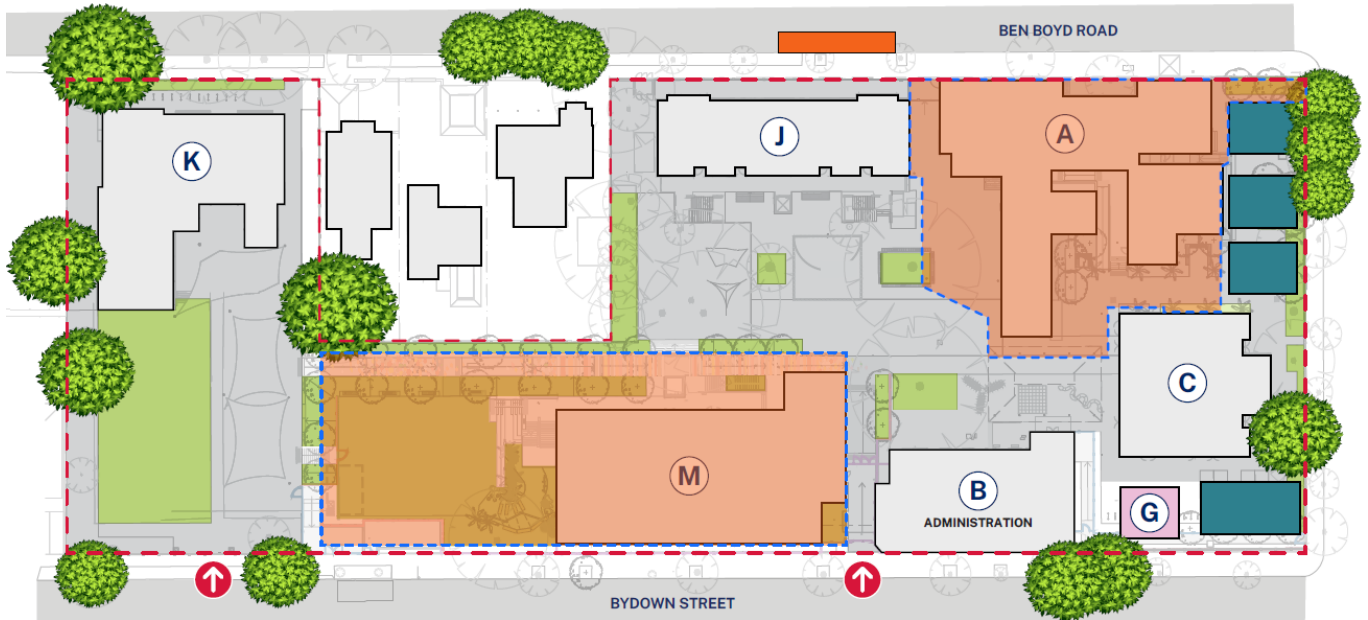

School entry changes

As of Day 1 Term 1 2024, the school entry points on Yeo Steet and Ben Boyd Road are no longer in use. Students and parents can safely enter the school using the 2 entry points on Bydown Street, shown on the map below. These changes will remain in place until construction is finished.