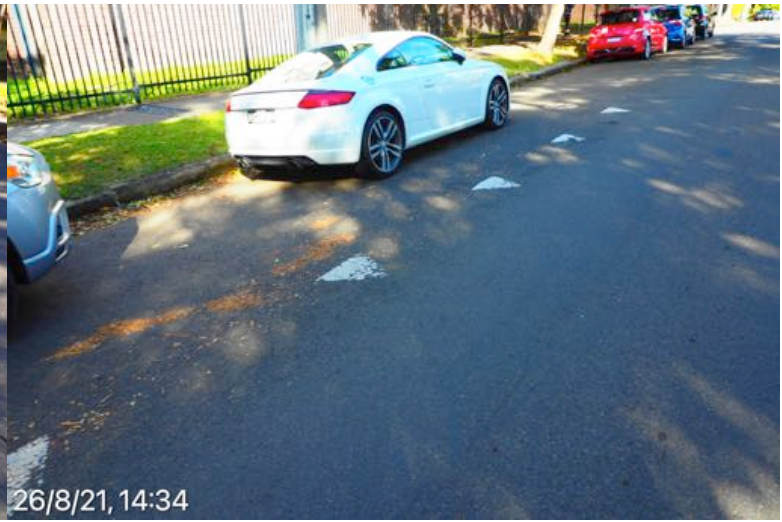

Gladstone Avenue Mosman

Road surface from Belmont Road south to Keston Street.
26 August 2021 at 14:34:05