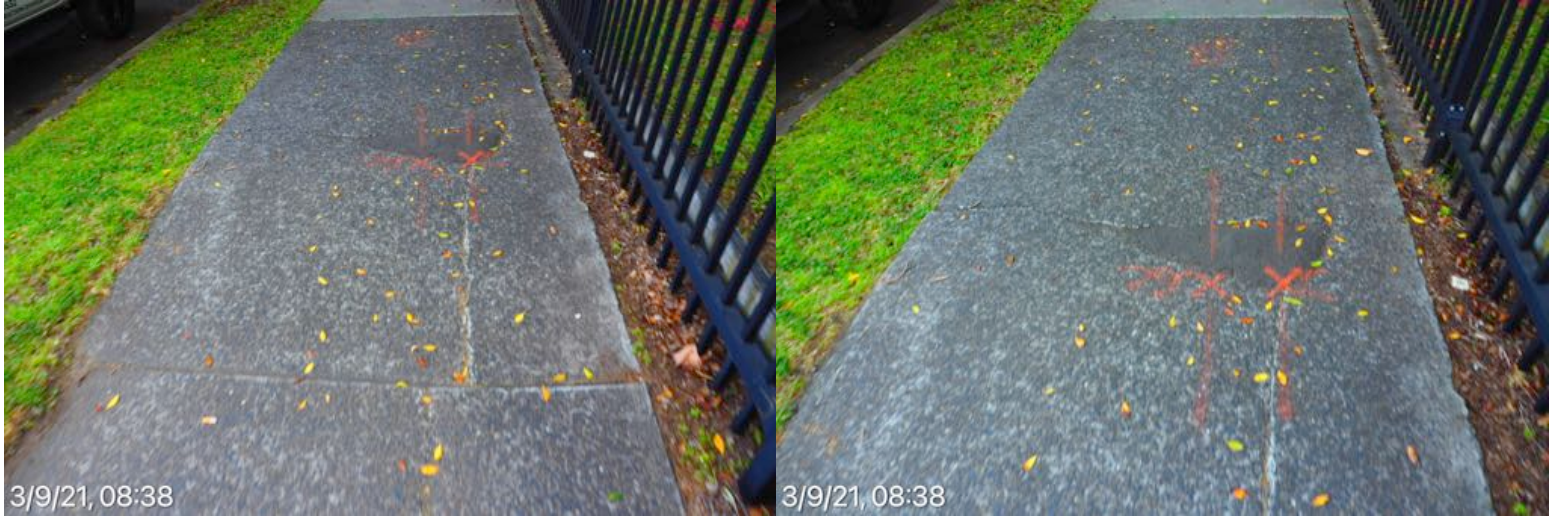

Gladstone Avenue Mosman

East kerb, gutter, footpath & assets from Keston St to Avenue Road.

3 September 2021 at 08:38:57

Gladstone Avenue Mosman

East kerb, gutter, footpath & assets from Keston St to Avenue Road.

3 September 2021 at 08:38:58