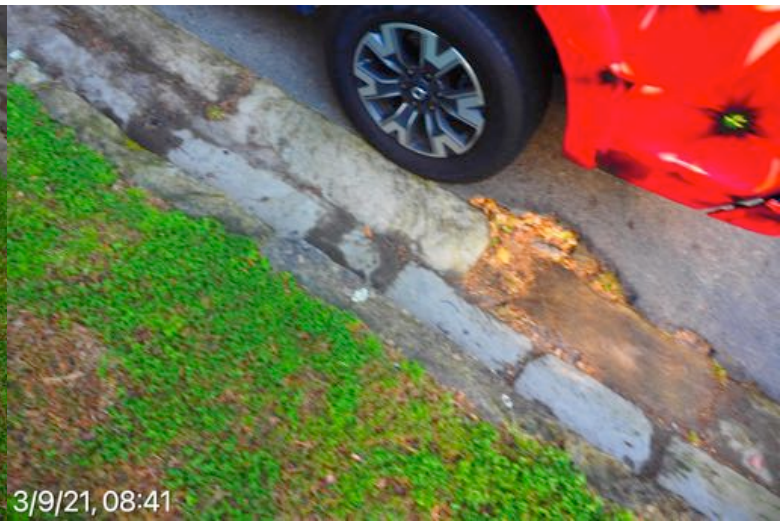

Gladstone Avenue Mosman

East kerb, gutter, footpath & assets from Keston St to Avenue Road.

3 September 2021 at 08:41:44