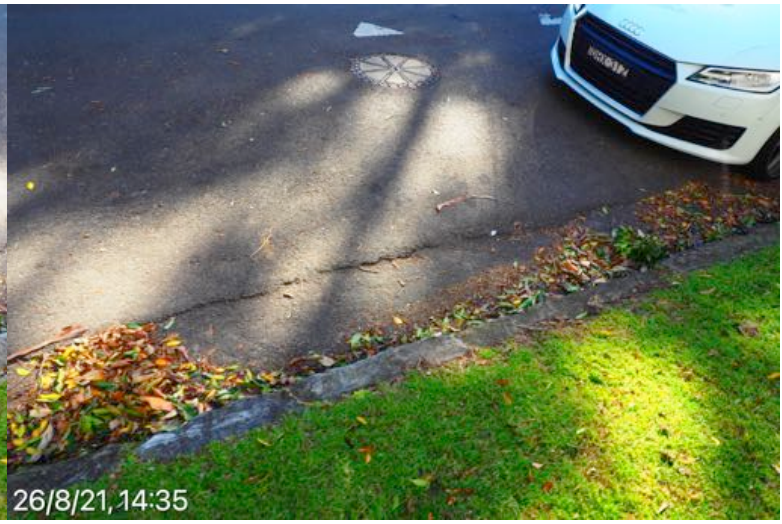

Gladstone Avenue Mosman

Road surface from Belmont Road south to Keston Street.
26 August 2021 at 14:35:40