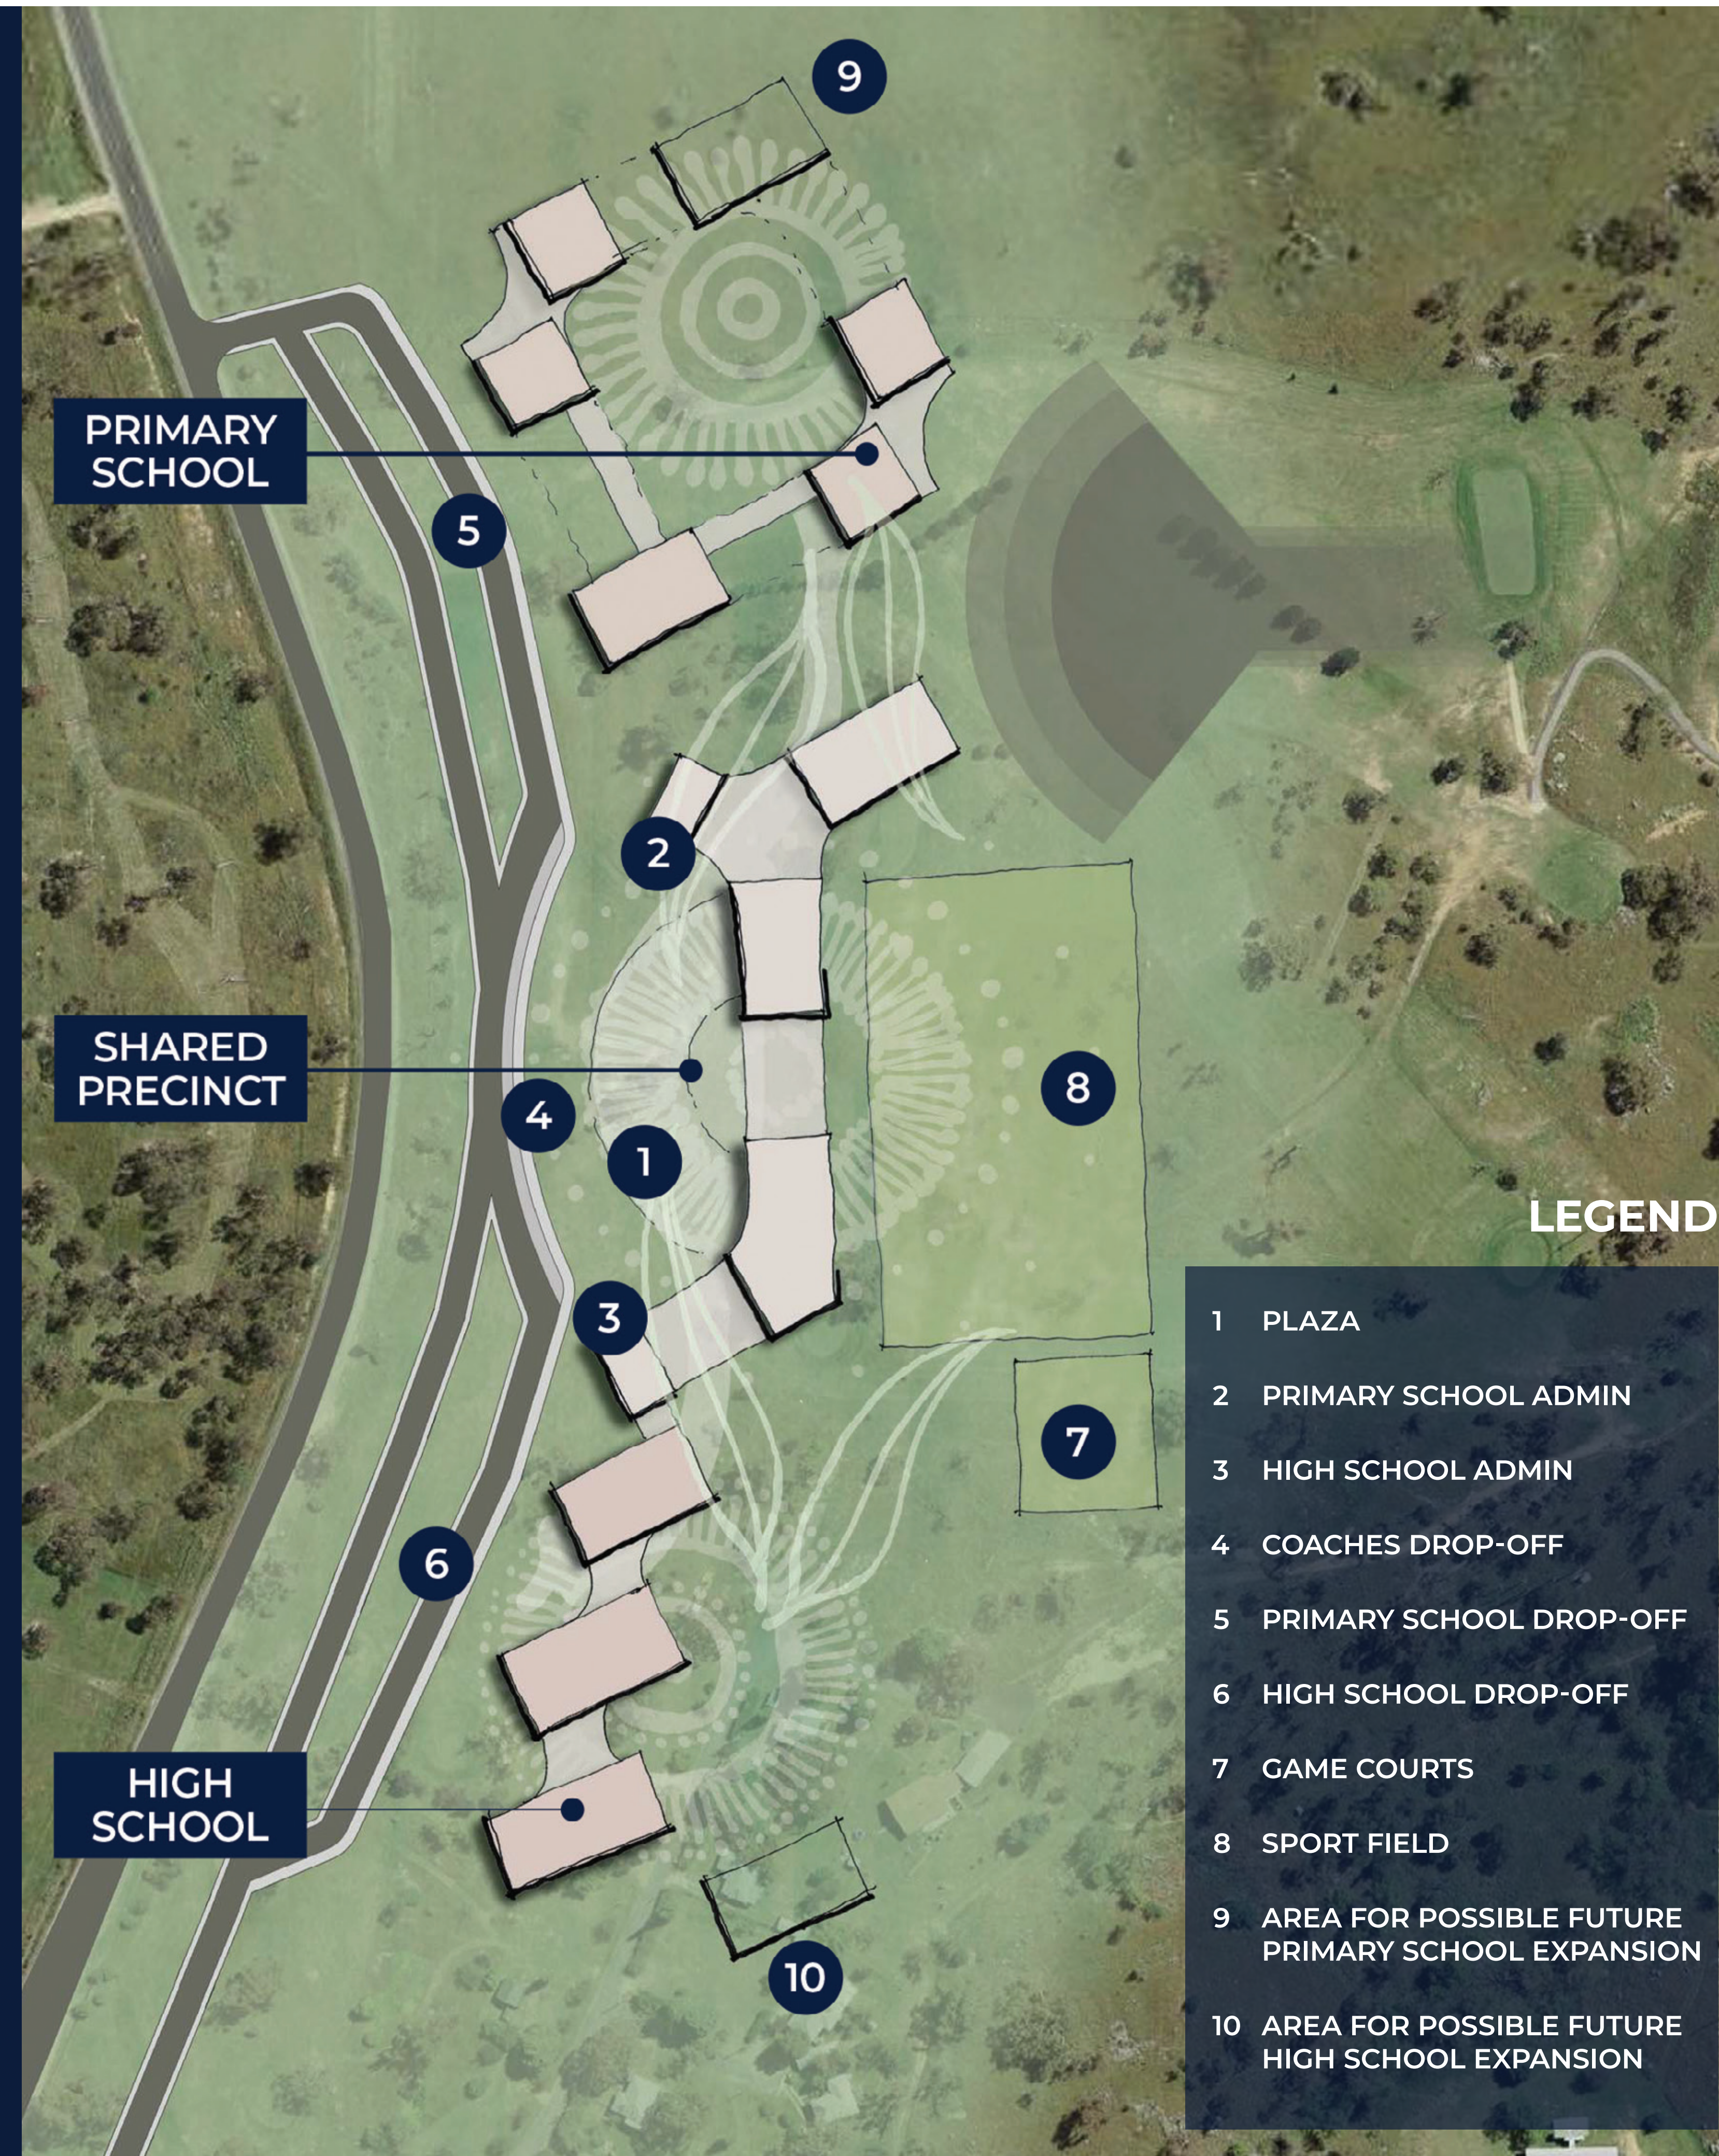

Project overview

Planning is underway for a new education campus in Jindabyne to cater for projected enrolment growth in the area. Planning includes the development of a master plan and concept design.

Artist impression of the new education campus in Jindabyne

SITE CONTEXT

Campus plan for new education campus at Jindabyne

For more information phone: 1300 482 651
Email: schoolinfrastructure@det.nsw.edu.au