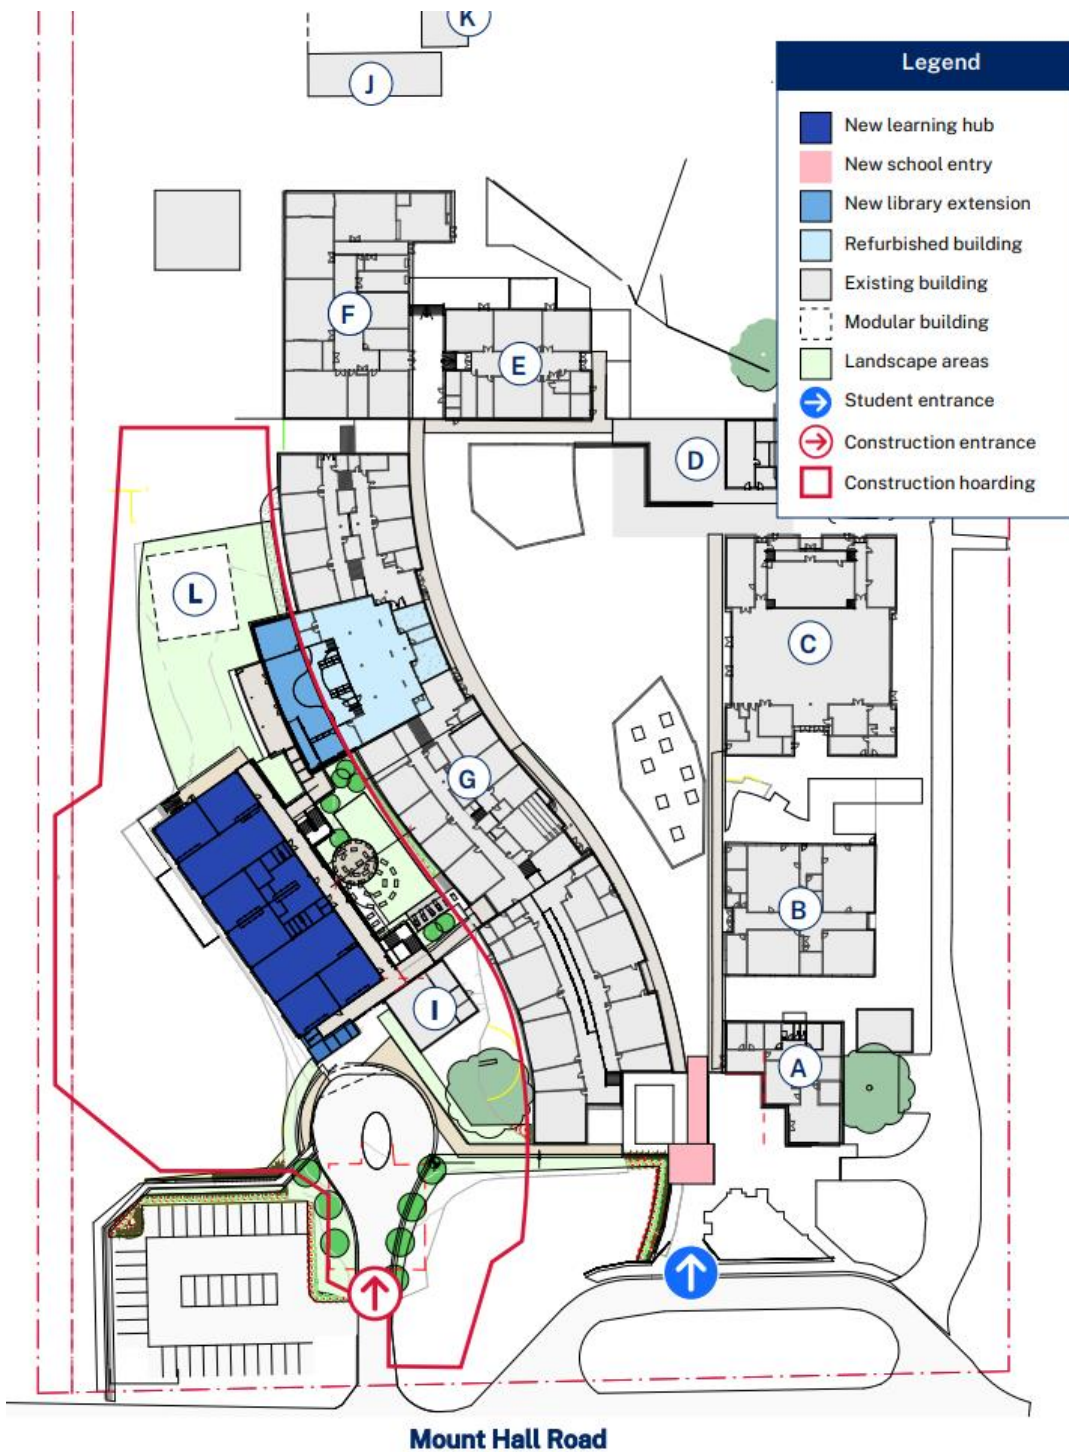

Site map of the Irrawang High School upgrade