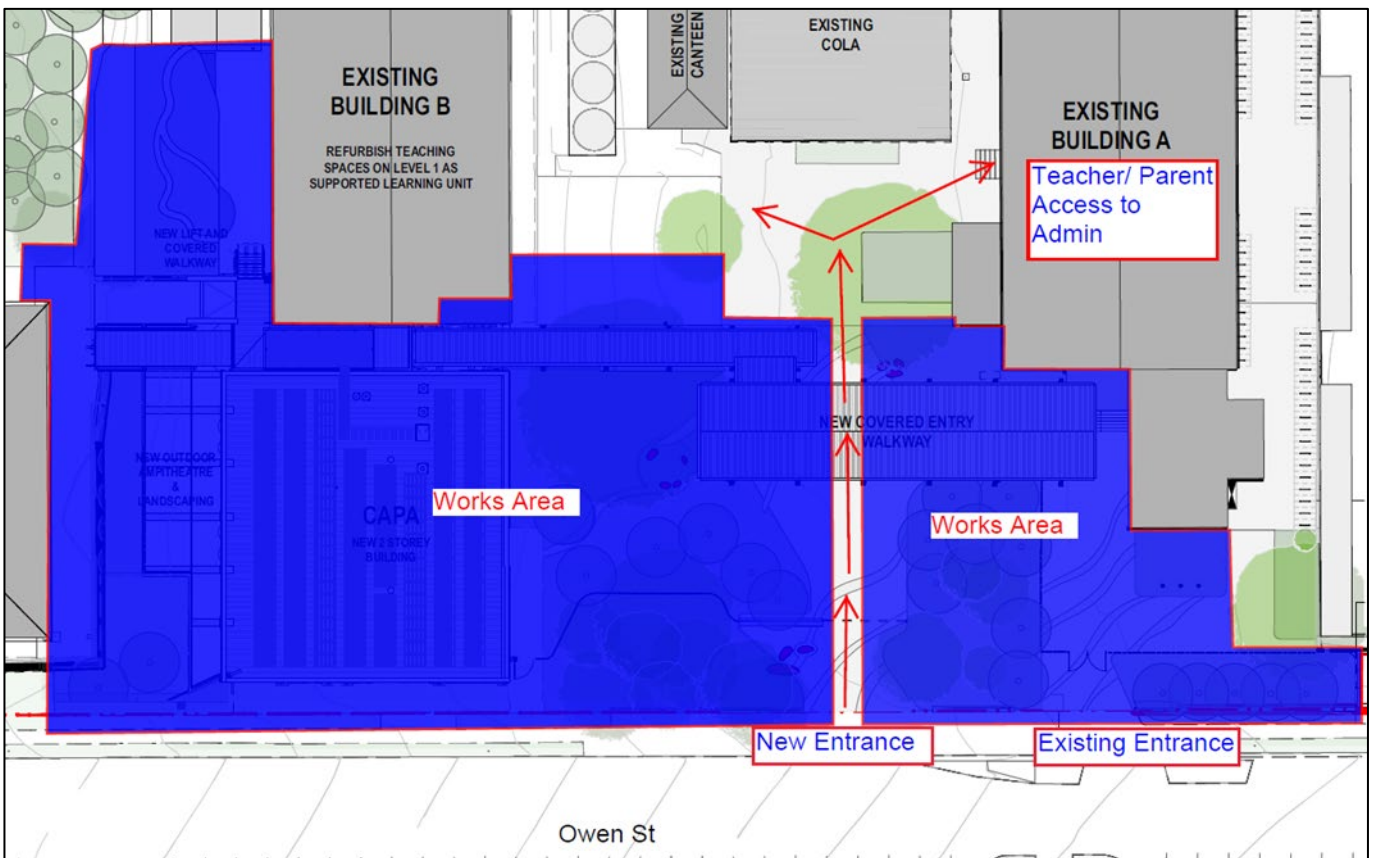

Hastings Secondary College upgrade

Works notification | November 2023

We are upgrading Hastings Secondary College to support the student community. Work has recently been completed at Westport Campus, and work is continuing at Port Macquarie Campus

Changes to school access on Owen Street

There will be some changes to how students will access the school starting from Wednesday 15 November. This will allow the new front entrance for the Port Macquarie Campus to be completed sooner.

The current entrance to the school will move slightly down Owen Street, with access to the administration (Building A) to be via the northern side of the block. Please see map below for full details.

It is anticipated that these works will continue through the remainder of Term 4 and will be finalised for students and staff ahead of Day 1 Term 1 2024.

Site map showing new entrance and work areas

Thank you for your patience while we complete this important school infrastructure.

If you have any queries or concerns about this project you can contact School Infrastructure NSW on schoolinfrastructure@det.nsw.edu.au, or during business hours on 1300 482 651