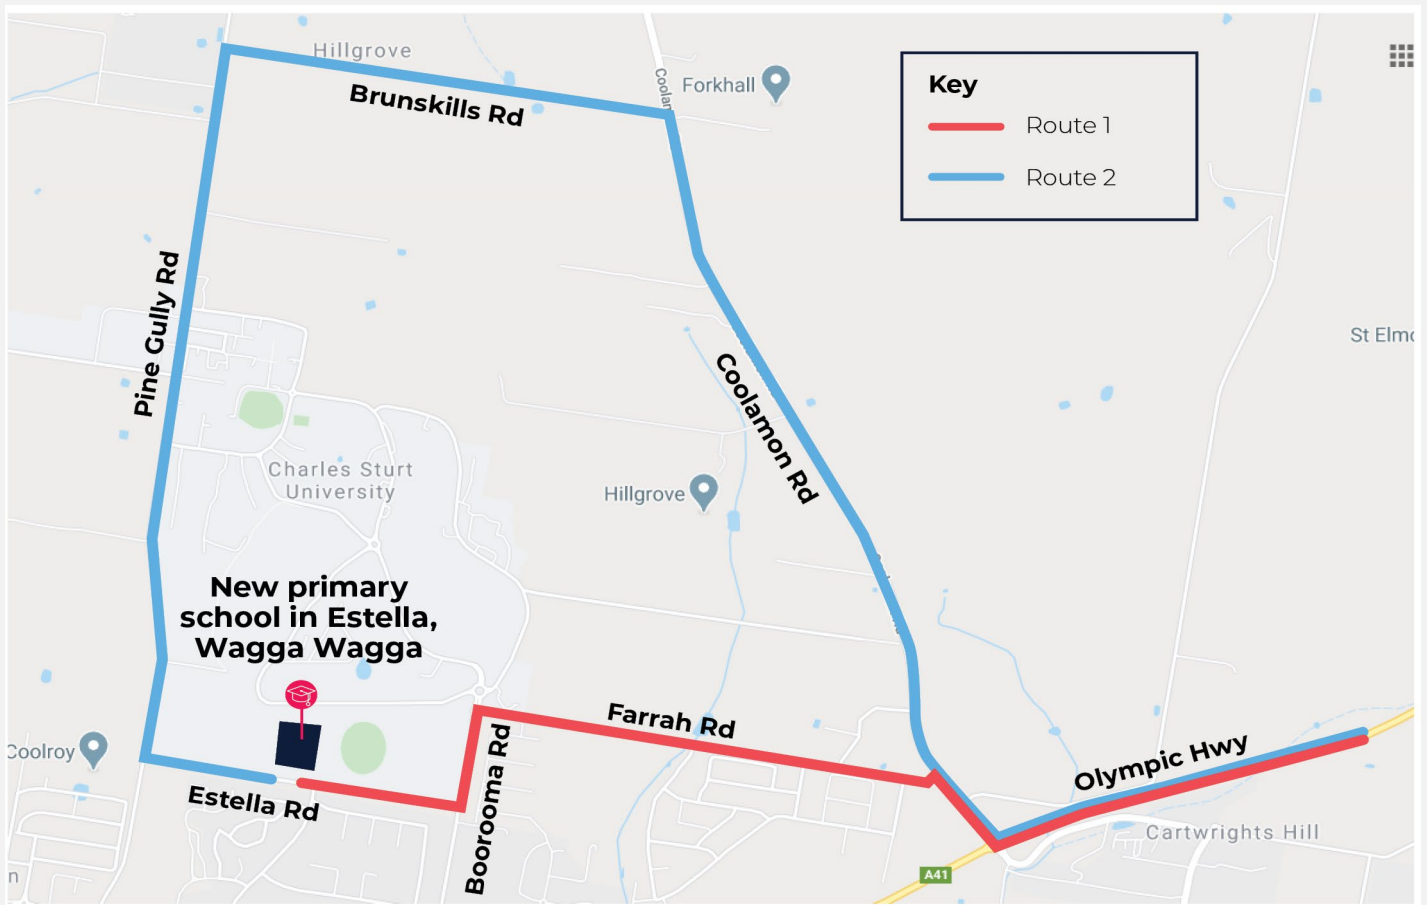

New primary school in Estella, Wagga Wagga

Works notification

July 2020

A project is underway to deliver a new primary school in Estella, Wagga Wagga. The school will include 16 flexible learning spaces, a library, hall, canteen and covered outdoor learning area.

Oversized truck deliveries

Main construction work on the new primary school is in progress. Oversized truck deliveries to the site are scheduled over three days from Monday 10 August to Wednesday 12 August 2020.

Driving hours for oversize trucks are regulated by Transport for NSW and Wagga Wagga City Council. Due to road works in the surrounding area, two driving routes will be used. These are shown in the map below.