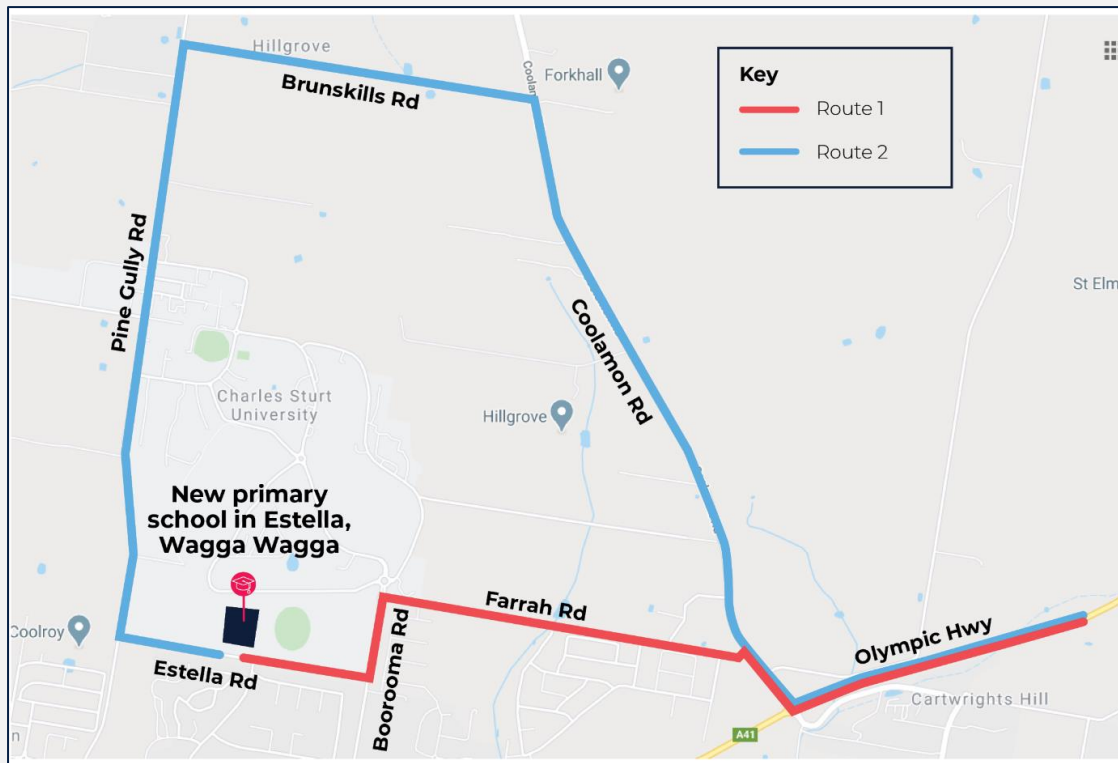

New primary school in Estella, Wagga Wagga

Works notification

21 August 2020

A project is underway to deliver a new primary school in Estella, Wagga Wagga. The school will include 16 flexible learning spaces, a library, hall, canteen and covered outdoor learning area.

Update on oversized truck deliveries

Further to our notification of Friday 10 August 2020, the oversized truck deliveries to the school have been rescheduled due to wet weather.

Oversized truck deliveries are now scheduled over three days from Monday 24 August to Wednesday 26 August 2020, weather permitting.

Deliveries to the school site will take place during standard construction hours of 7:00am to 6:00pm Monday to Friday and 8:00am to 1:00pm Saturdays. Under standard hours, there will be no work on Sundays or public holidays.

Driving hours for oversize trucks are regulated by Transport for NSW and Wagga Wagga City Council. Due to road works in the surrounding area, two driving routes will be used. These are shown in the map below.

Please note that deliveries may be extended to include Thursday 27 August, Friday 28 August, and the following week from Monday 31 August to Friday 4 September 2020 should we experience inclement weather.