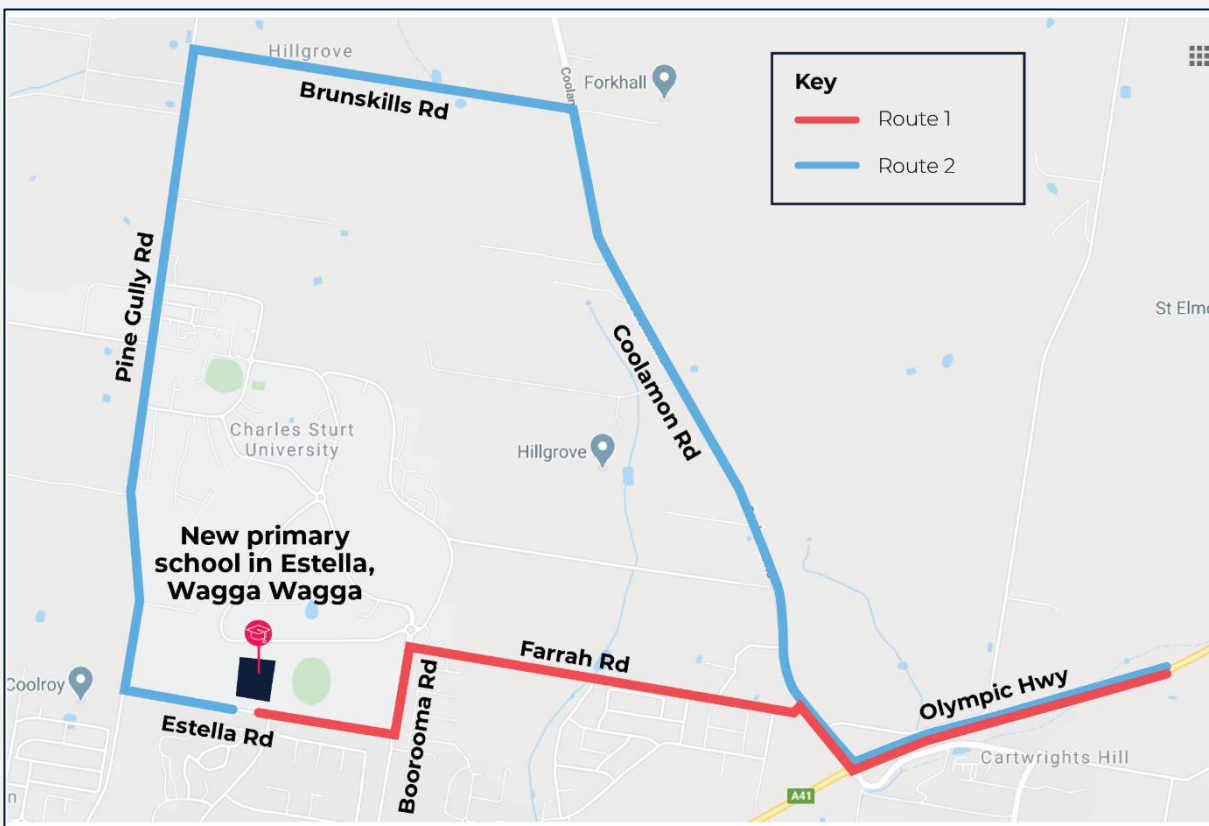

New primary school in Estella, Wagga Wagga

Works notification

10 August 2020

A project is underway to deliver a new primary school in Estella, Wagga Wagga. The school will include 16 flexible learning spaces, a library, hall, canteen and covered outdoor learning area.

Update on oversized truck deliveries

Further to our notification of Friday 31 July 2020, the oversized truck deliveries to the school have been rescheduled due to wet weather.

Oversized truck deliveries are now scheduled over four days from Tuesday 18 August to Friday 21 August 2020, weather permitting.

Driving hours for oversize trucks are regulated by Transport for NSW and Wagga Wagga City Council. Due to road works in the surrounding area, two driving routes will be used. These are shown in the map below.