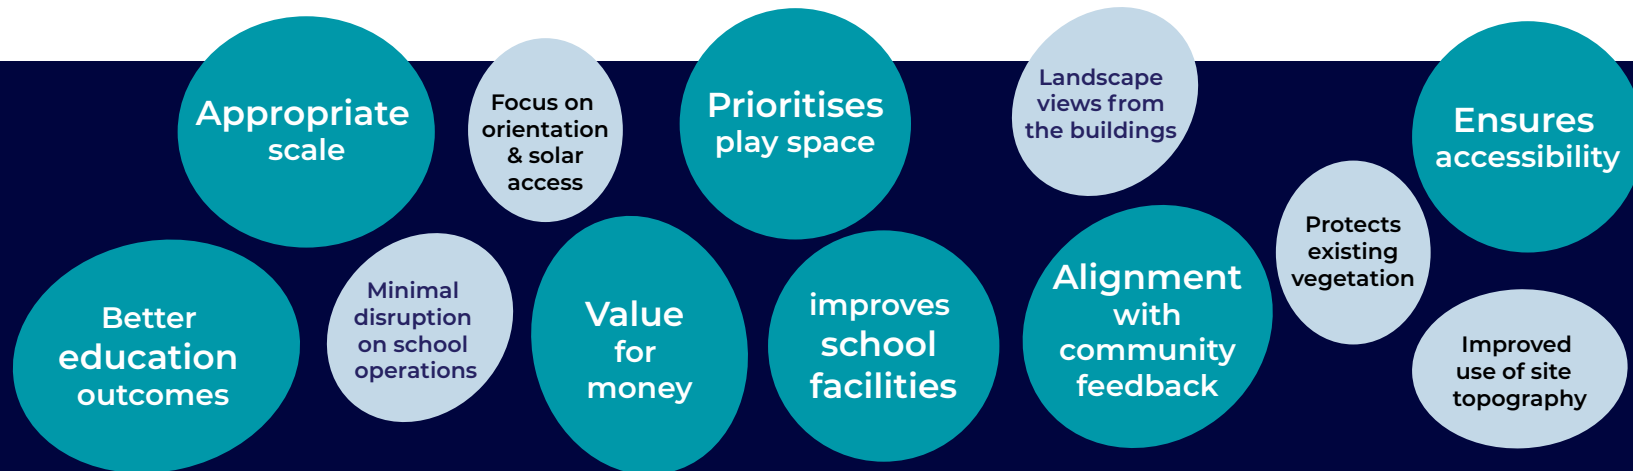

New hall concept design

Front view (early artist impression)

Back view (early artist impression)

Aerial view (early artist impression)

Brookvale Public School upgrade

For more information Phone: 1300 482 651
Email: schoolinfrastructure@det.nsw.edu.au