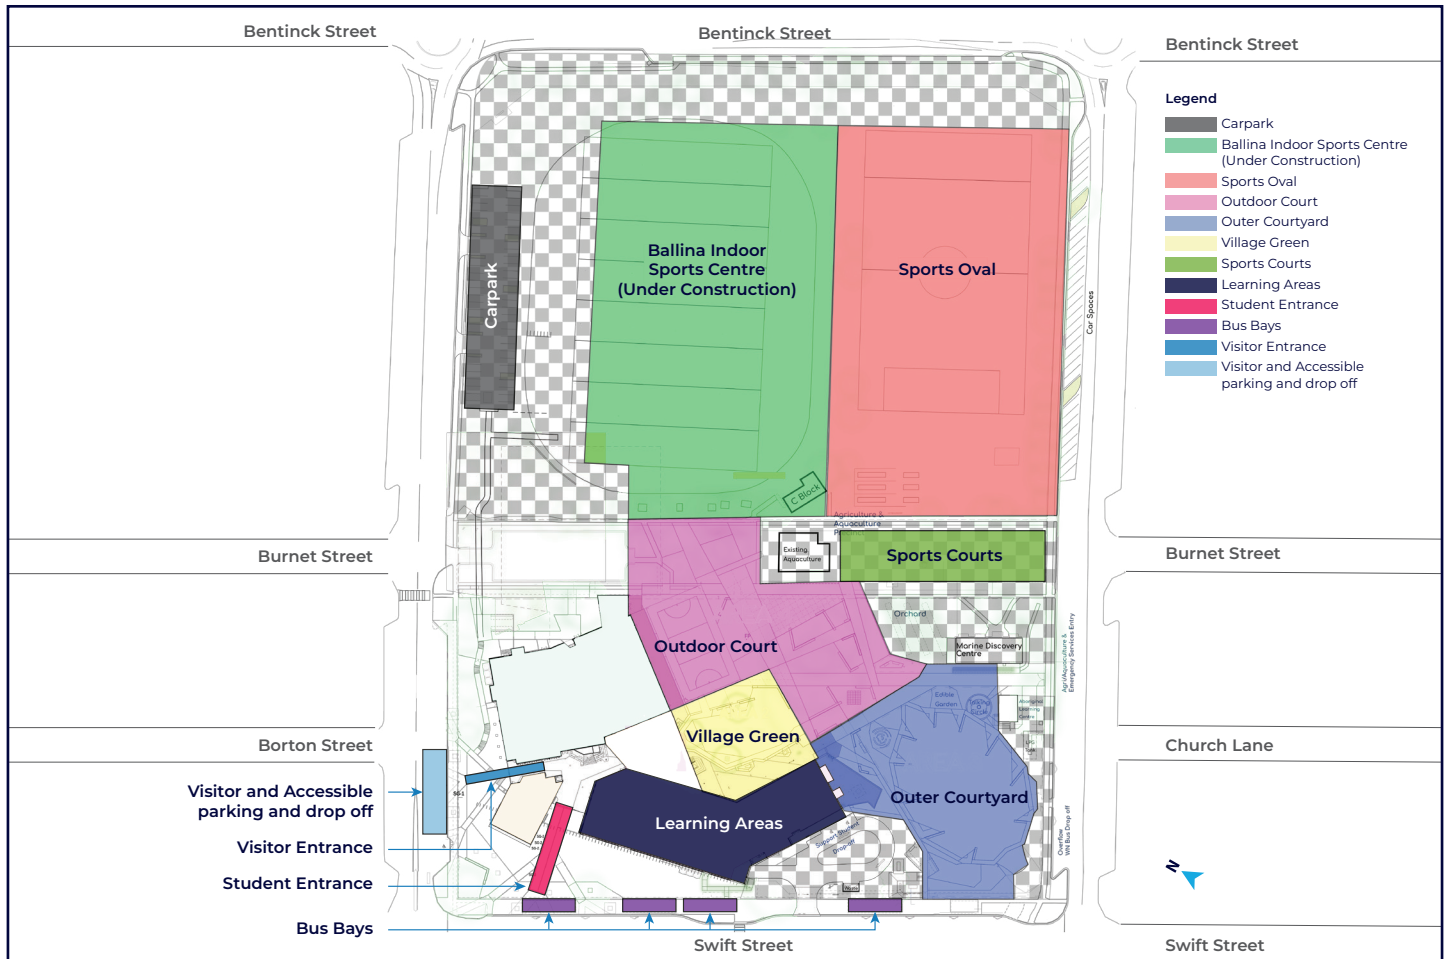

NSW Department of Education – School Infrastructure

Artist's impression of access to new school buildings for Term 1, 2019

Day 1 Term 1, 2019

What to expect

The first day of the 2019 school year will be exciting for the students, teachers and parents at Ballina Coast High School.

Our new learning spaces and facilities will be ready and open for years 7-12 for Day 1 Term 1, 2019. As part of Day 1 Term 1 activity, a Command Support Centre will be open at the school. Staff working in the Command Support Centre will provide assistance to students, parents and staff who have any queries relating to the new school in the first week of operation.

Transport

The kiss and drop off zone is located off Swift Street, while visitor and accessible parking is located off Cherry Street.

Staff and student parking is located off Cherry Street between Burnet and Bentinck Streets.

The school bus stop is located on Swift Street, near the school entrance as indicated on the map. Information about bus routes and services for the school can be found on the Ballina Coast High School facebook page.

Contact us

For more information about this project contact School Infrastructure NSW:

Website: schoolinfrastructure.nsw.gov.au

Email: schoolinfrastructure@det.nsw.edu.au

Phone: 1300 482 651

For information about school activities and operations, contact the school directly:

Principal: Janeen Silcock

Website: ballina-h.schools.nsw.gov.au

Email: ballinacoast-h.school@det.nsw.edu.au

Phone: 02 6681 0100