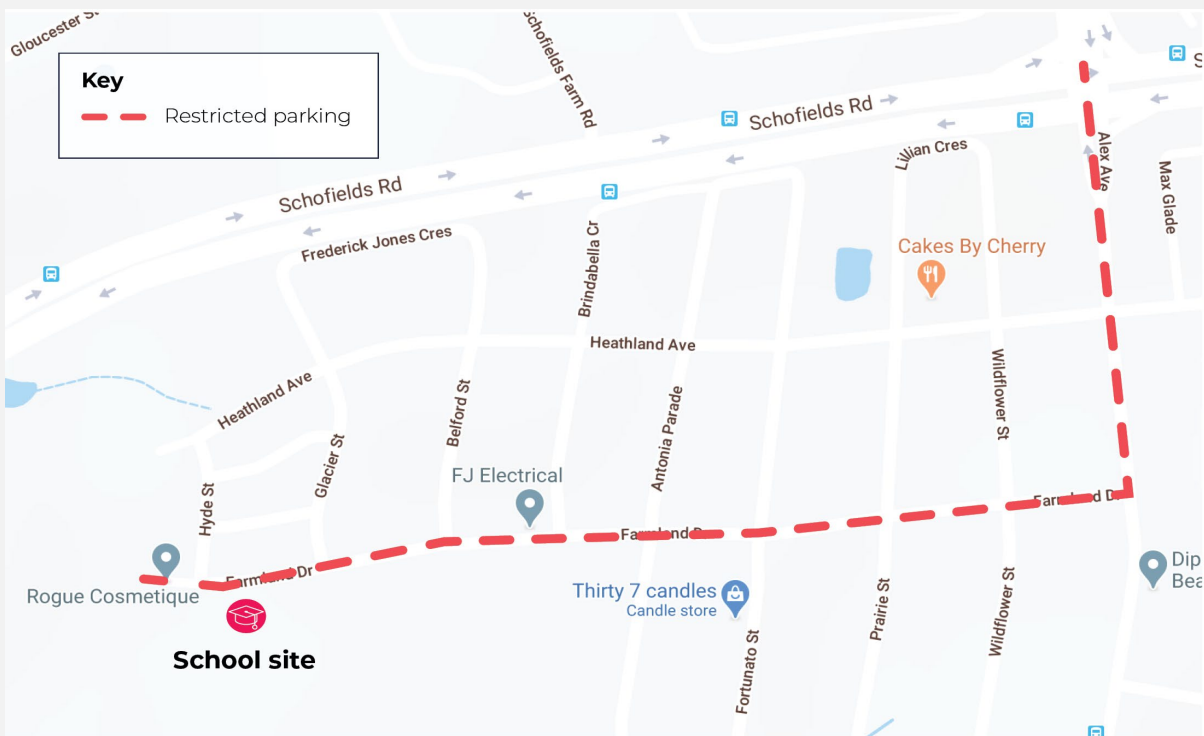

New primary school for the Alex Avenue community

Works notification

5 August 2020

A project is underway to deliver a new primary school for the Alex Avenue community in Schofields on Farmland Drive. The school will include 19 flexible learning spaces, a library, hall, canteen and covered outdoor learning area.

Parking on Farmland Drive and parts of Alex Avenue, Schofields, will be restricted each morning to make room for the oversized trucks. This will ensure that there is a safe turning and driving route to the school site. Please see the map below for restricted parking areas.